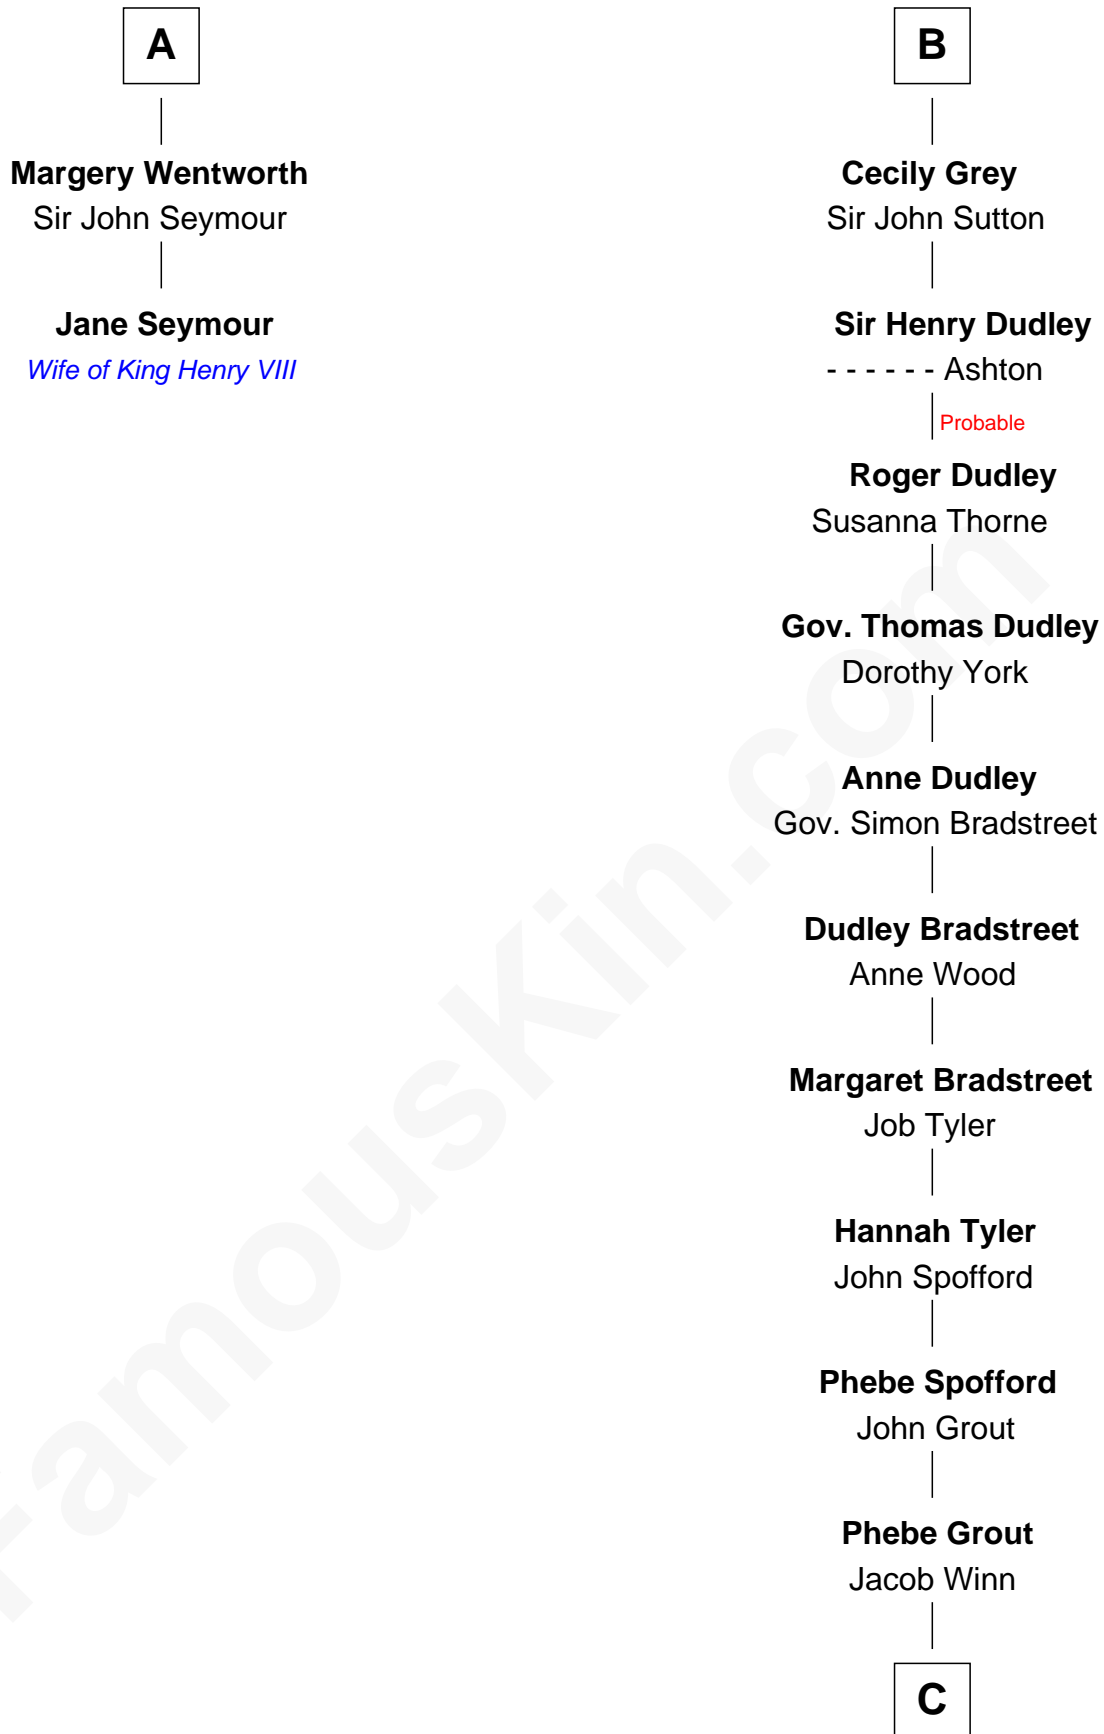

FamousKin.com Relationship Chart of

Jane Seymour

3rd Wife of King Henry VIII

8th cousin 13 times removed of

Herbert Hoover

31st U.S. President

C

—
Endymia Winn

Thomas Sherwood

—
Lucinda Sherwood

John Minthorn

—
Theodore Minthorn

Mary Wasley

—
Hulda Randall Minthorn

Jessie Clark Hoover

—
Herbert Hoover

31st U.S. President

FamousKin.com