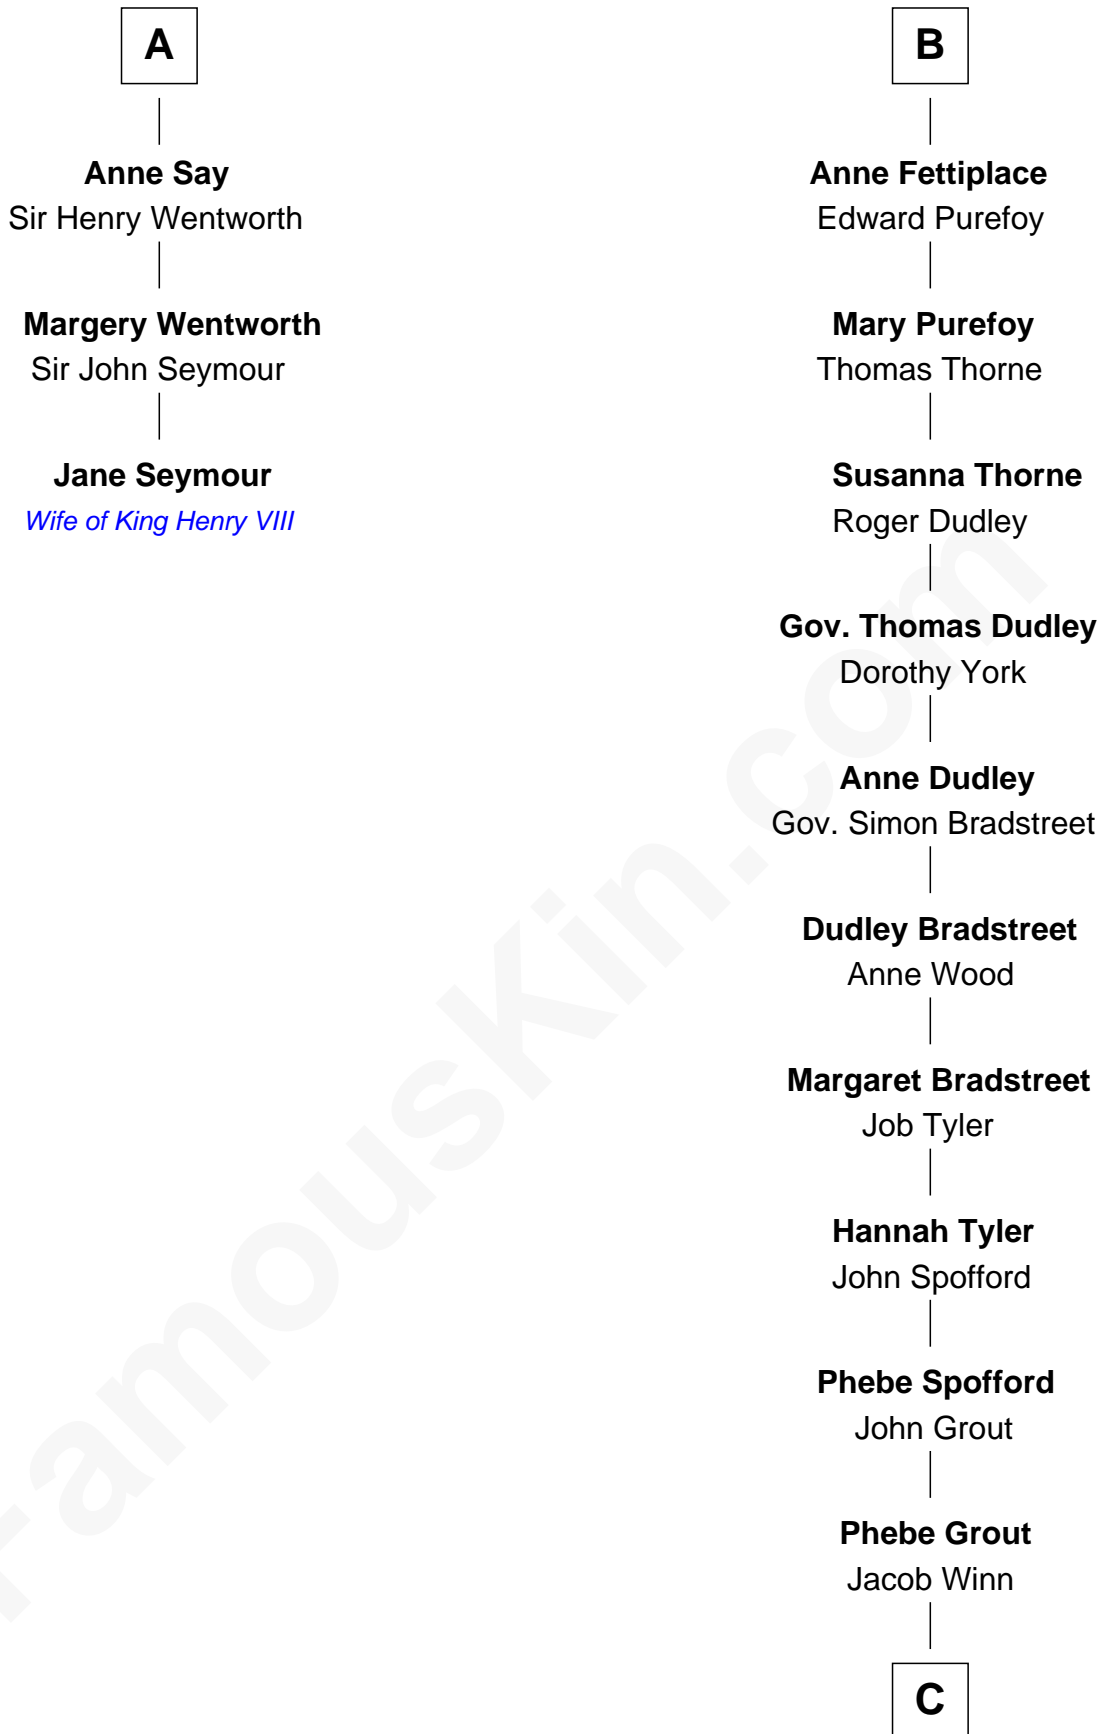

# FamousKin.com Relationship Chart of

**Jane Seymour**

*3rd Wife of King Henry VIII*

9th cousin 12 times removed of

**Herbert Hoover**

*31st U.S. President*

**William de Odingsells**

Ela FitzWalter

**Ida de Odingsells**  
Sir Roger de Herdeburgh

**Ela Herdeburgh**  
Sir William de Boteler

**Ankaret le Boteler**  
John le Strange

**Eleanor le Strange**  
Sir Reynold de Grey

**Ida Grey**  
John Cokayne

**Elizabeth Cokayne**  
Sir Laurence Cheney

**Elizabeth Cheney**  
Sir John Say

**A**

**Margaret de Oddingseles**

Sir John de Grey

**Sir John Grey**  
Avice Marmion

**Maud Grey**  
Sir Thomas Harcourt

**Sir Thomas Harcourt**  
Jane Fraunceys

**Sir Richard Harcourt**  
Edith St. Clair

**Alice Harcourt**  
William Bessiles

**Elizabeth Bessiles**  
Richard Fettiplace

**B**

**C**

—  
**Endymia Winn**

Thomas Sherwood

—  
**Lucinda Sherwood**