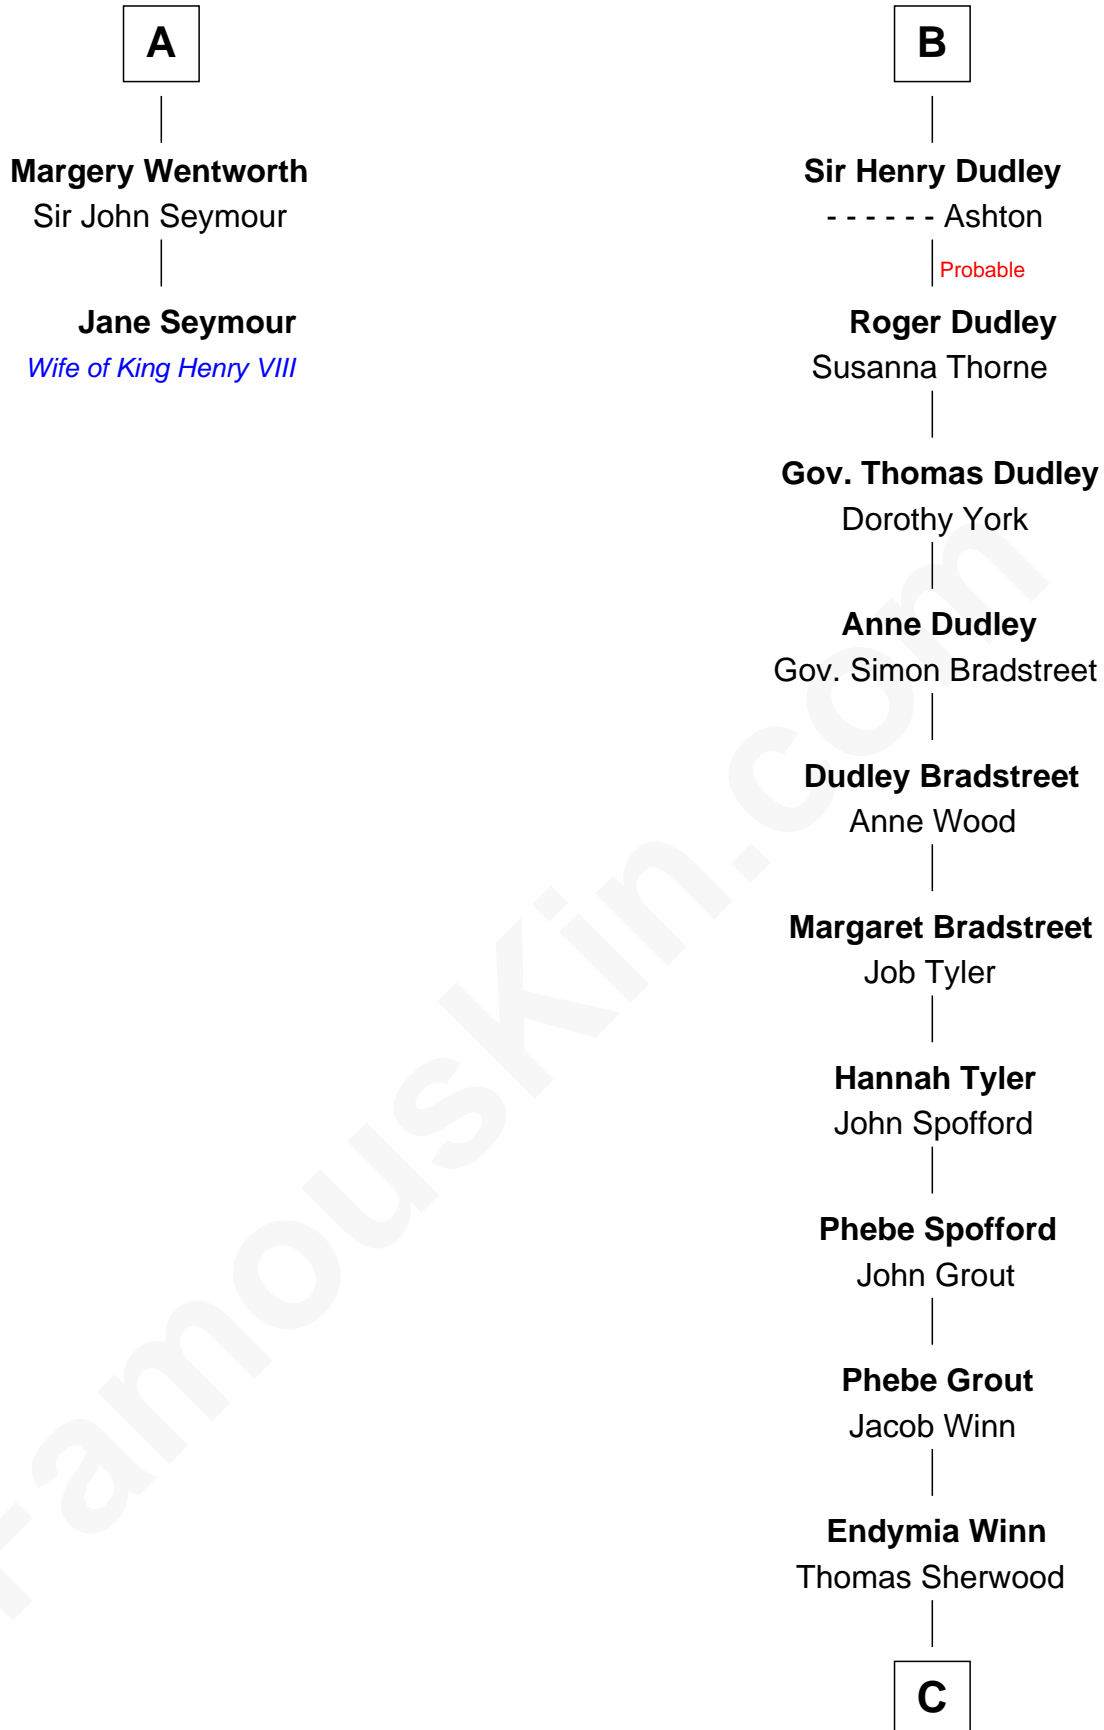

# FamousKin.com Relationship Chart of

**Jane Seymour**

*3rd Wife of King Henry VIII*

8th cousin 12 times removed of

**Herbert Hoover**

*31st U.S. President*

**C**

**Lucinda Sherwood**

John Minthorn

**Theodore Minthorn**

Mary Wasley

**Hulda Randall Minthorn**

Jessie Clark Hoover

**Herbert Hoover**

*31st U.S. President*