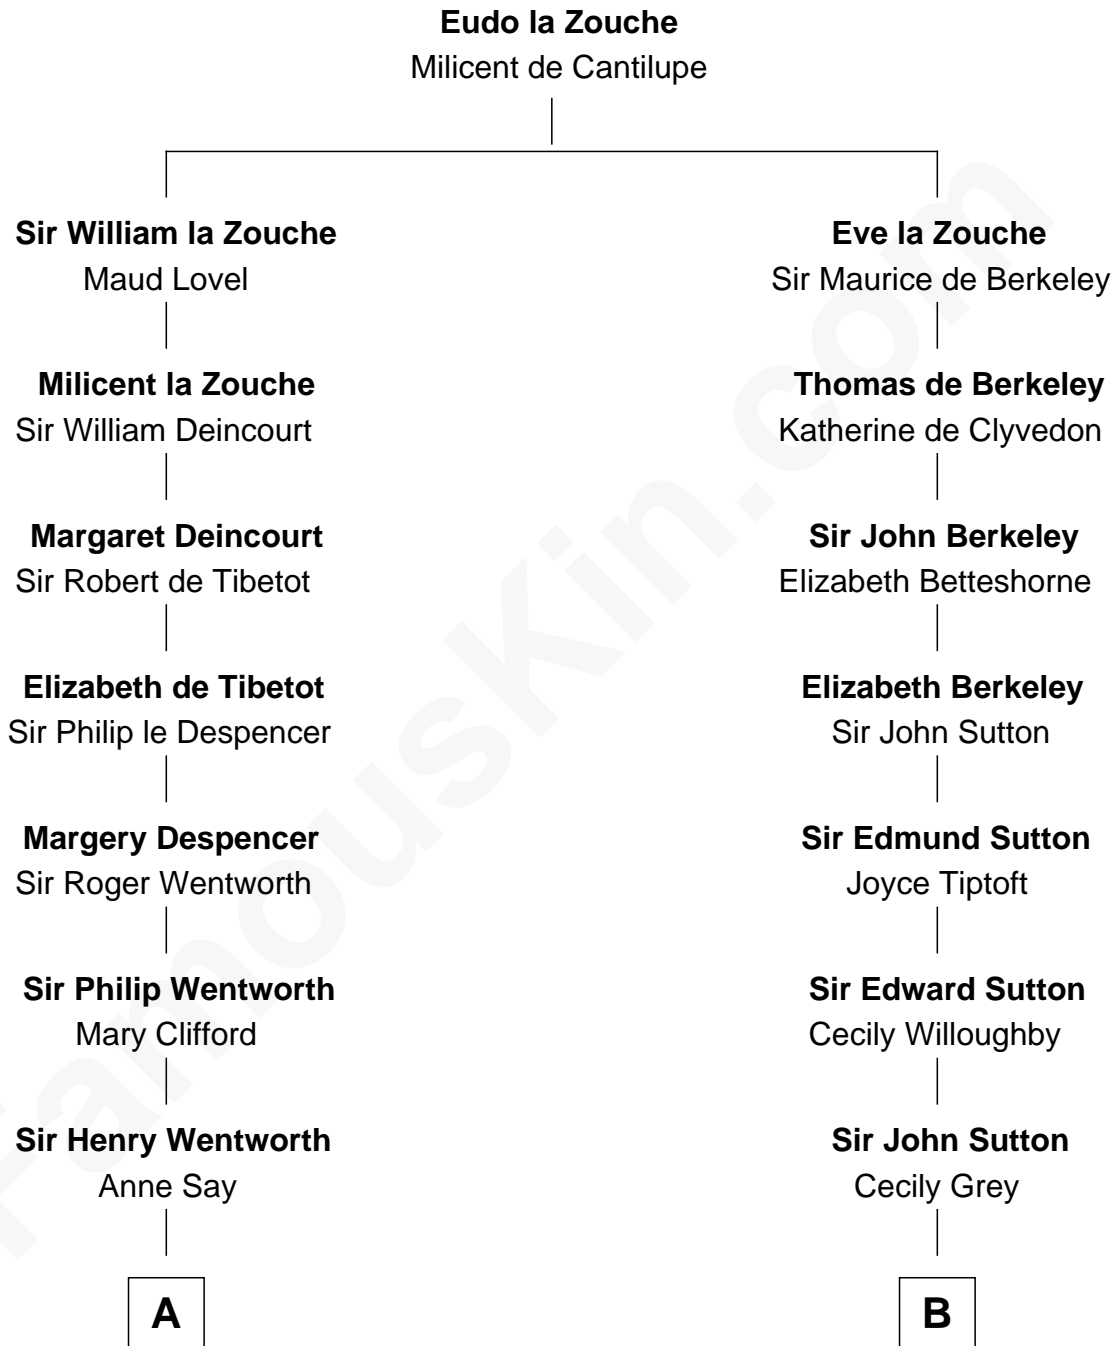

# FamousKin.com Relationship Chart of

**Jane Seymour**

*3rd Wife of King Henry VIII*

8th cousin 12 times removed of

**Herbert Hoover**

*31st U.S. President*

**C**

**Lucinda Sherwood**

John Minthorn

**Theodore Minthorn**

Mary Wasley

**Hulda Randall Minthorn**

Jessie Clark Hoover

**Herbert Hoover**

*31st U.S. President*