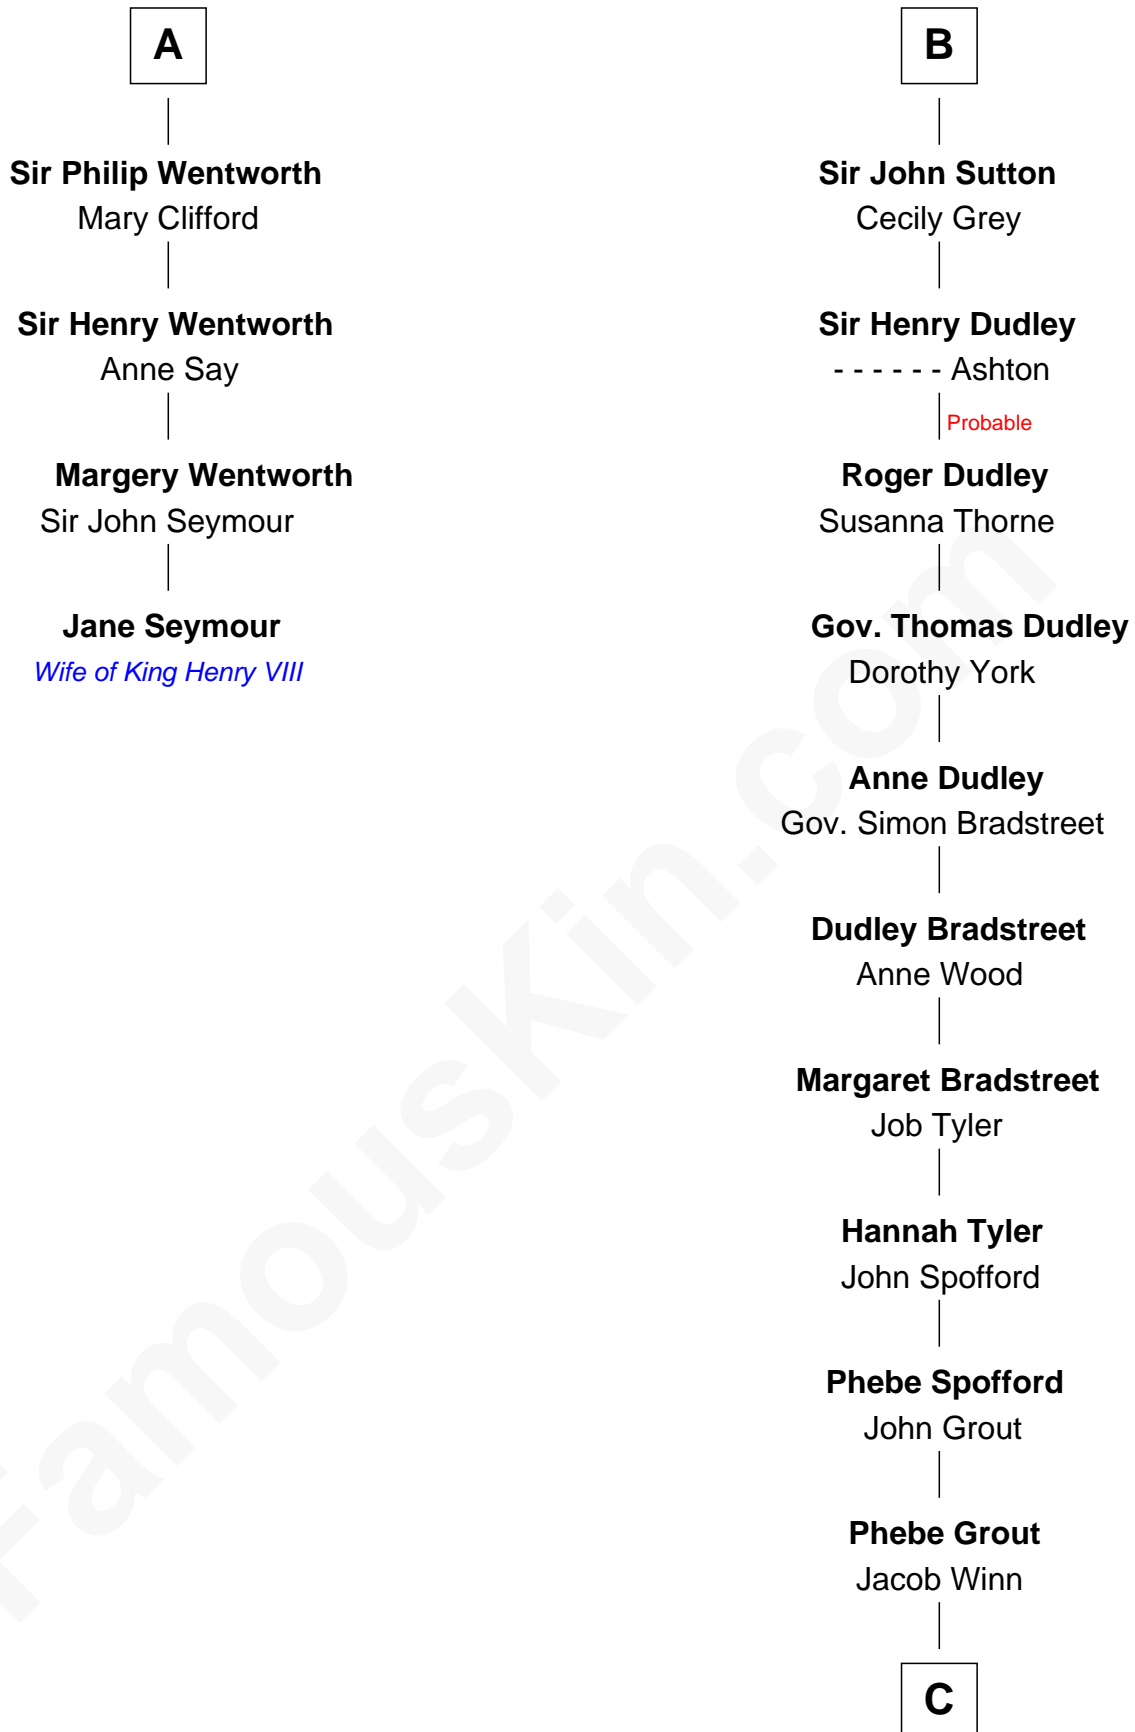

FamousKin.com Relationship Chart of

Jane Seymour

3rd Wife of King Henry VIII

10th cousin 11 times removed of

Herbert Hoover

31st U.S. President

Sir William de Ferrers

*with wife
Sibyl Marshal*

*with wife
Margaret de Quincy*

Isabel de Ferrers
Sir Reynold de Mohun

Joan de Ferrers
Sir Thomas de Berkeley

Isabel de Mohun
Sir Edmund Deincourt

Sir Maurice de Berkeley
Eve la Zouche

John Deincourt

Thomas de Berkeley
Katherine de Clyvedon

Sir William Deincourt
Milicent la Zouche

Sir John Berkeley
Elizabeth Betteshorne

Margaret Deincourt
Sir Robert de Tibetot

Elizabeth Berkeley
Sir John Sutton

Elizabeth de Tibetot
Sir Philip le Despencer

Sir Edmund Sutton
Joyce Tiptoft

Margery Despencer
Sir Roger Wentworth

Sir Edward Sutton
Cecily Willoughby

A

B

C

—
Endymia Winn

Thomas Sherwood

—
Lucinda Sherwood