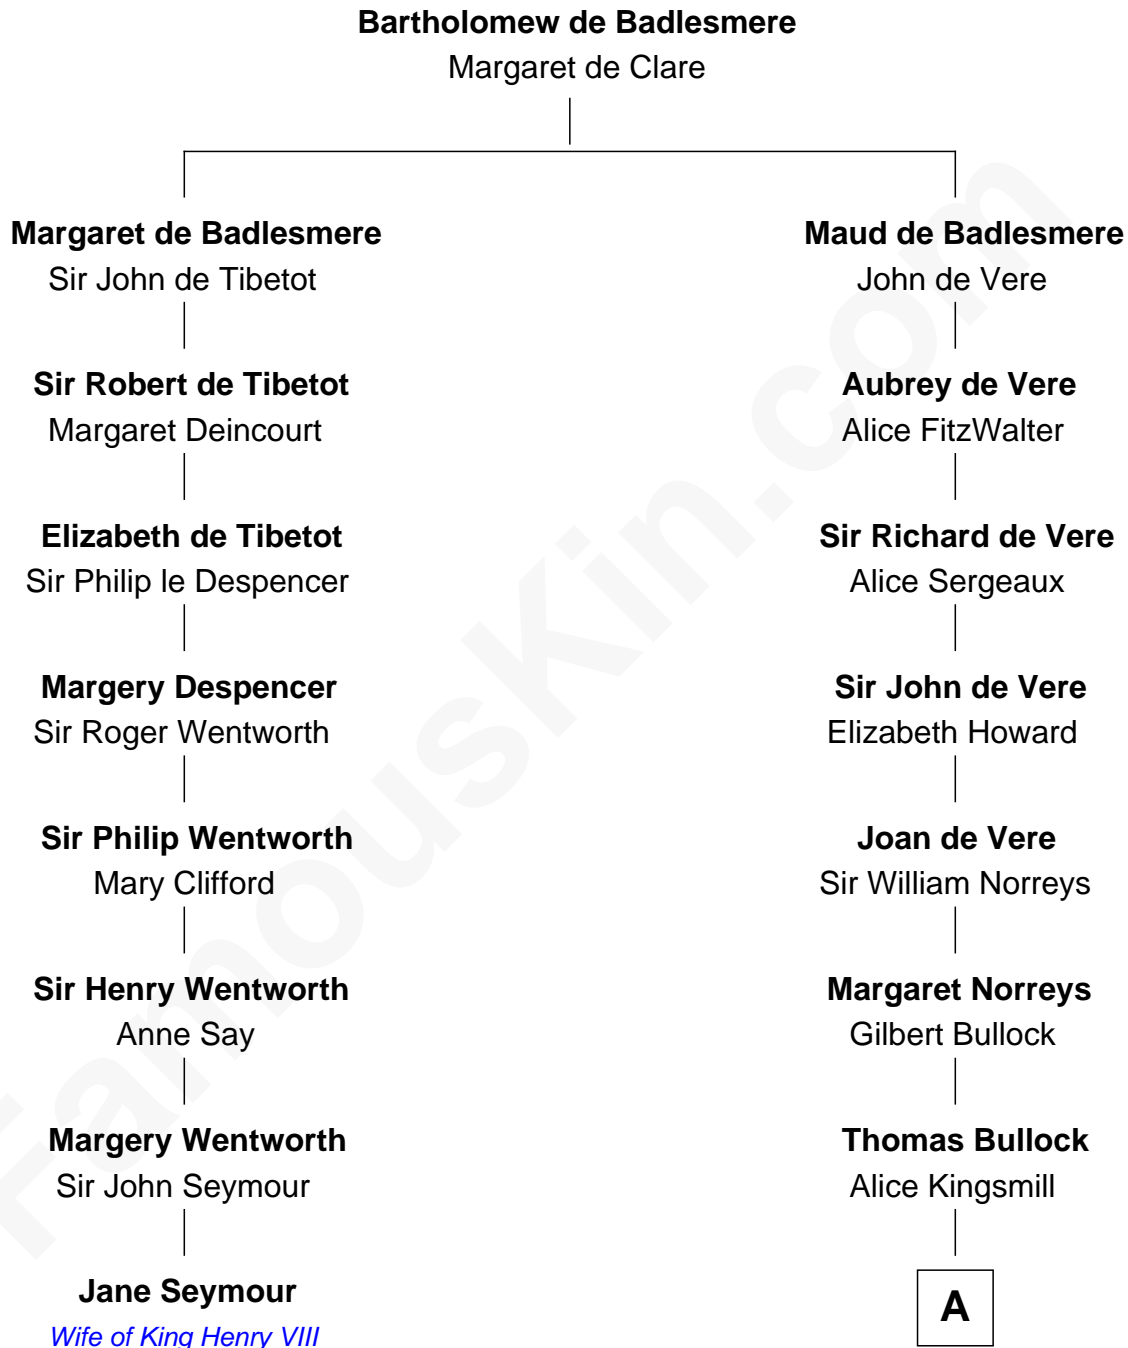

FamousKin.com

Relationship Chart of

Jane Seymour

3rd Wife of King Henry VIII

7th cousin 12 times removed of

Lou (Henry) Hoover

First Lady of President Herbert Hoover

A

Richard Bullock

Alice Berrington

William Bullock

Elizabeth Bullock

Augustine Clement

Elizabeth Clement

William Sumner

Hannah Sumner