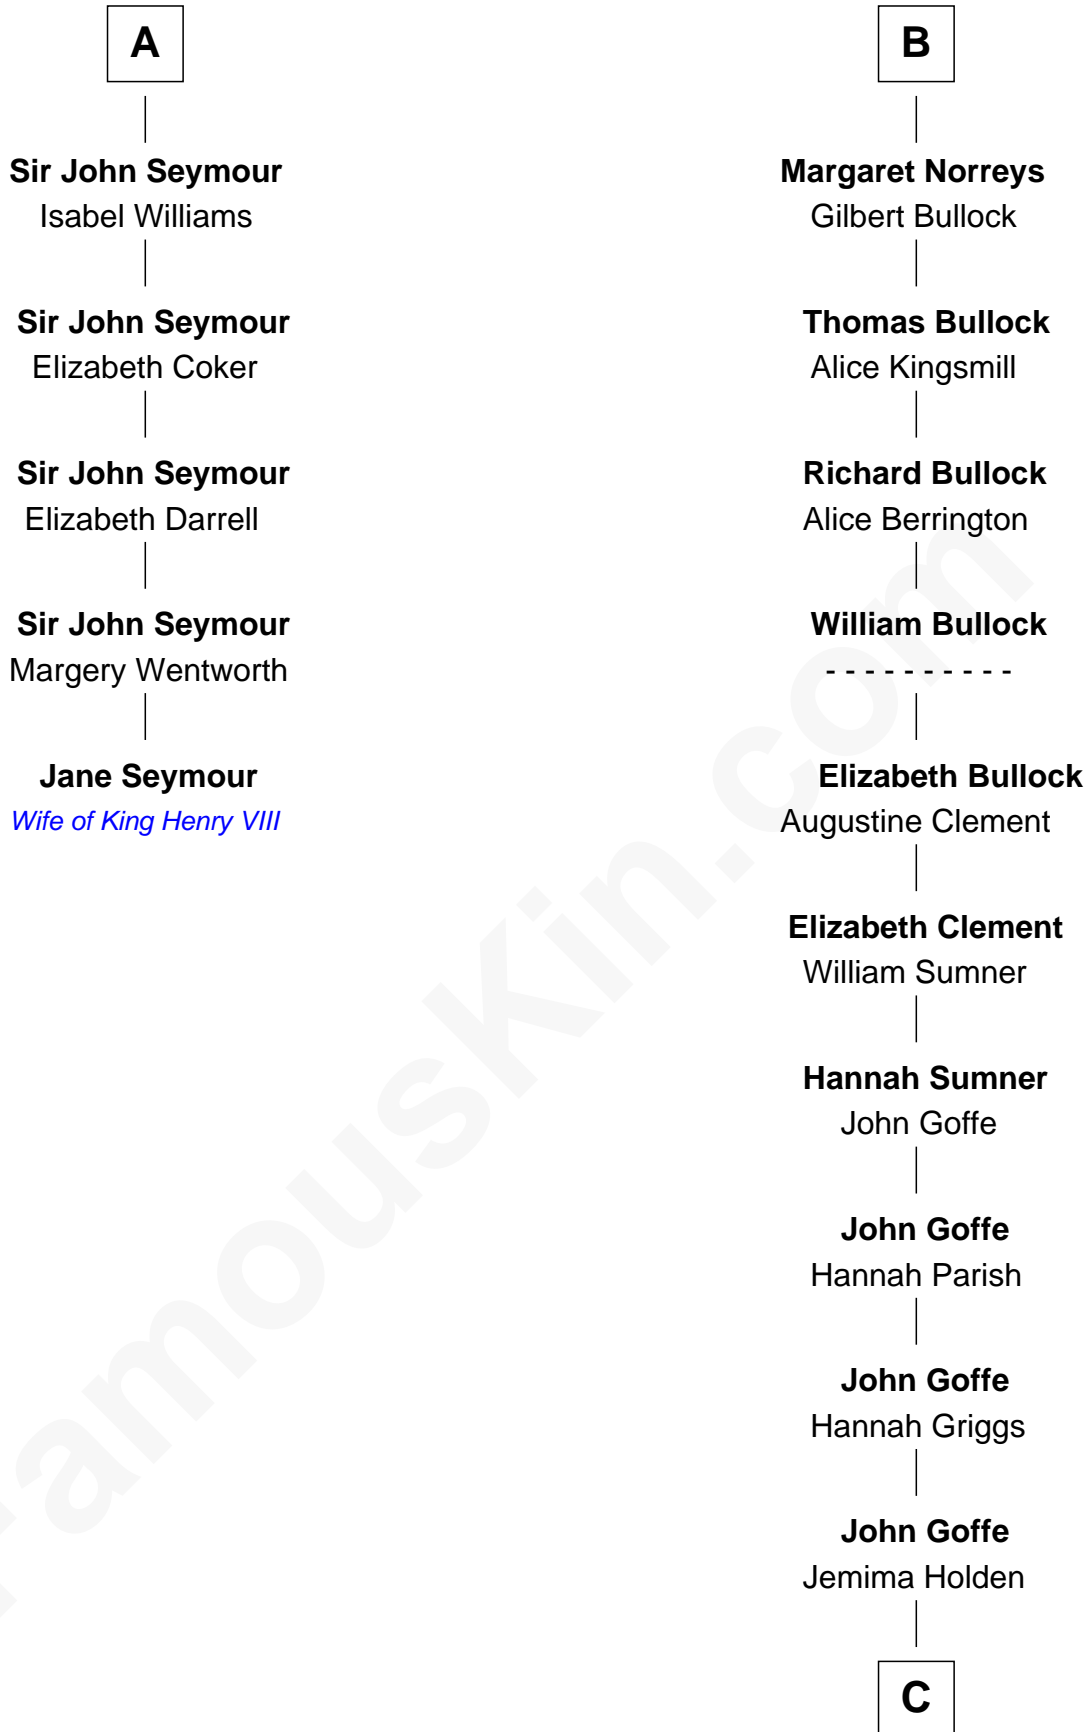

## Relationship Chart of

### Jane Seymour

3rd Wife of King Henry VIII

11th cousin 10 times removed of

### Lou (Henry) Hoover

First Lady of President Herbert Hoover

**Hugh de Vere**  
Hawise de Quincy

**C**

**Polly Goffe**

Josiah Wallace

**Nancy M. Wallace**

John Scobey