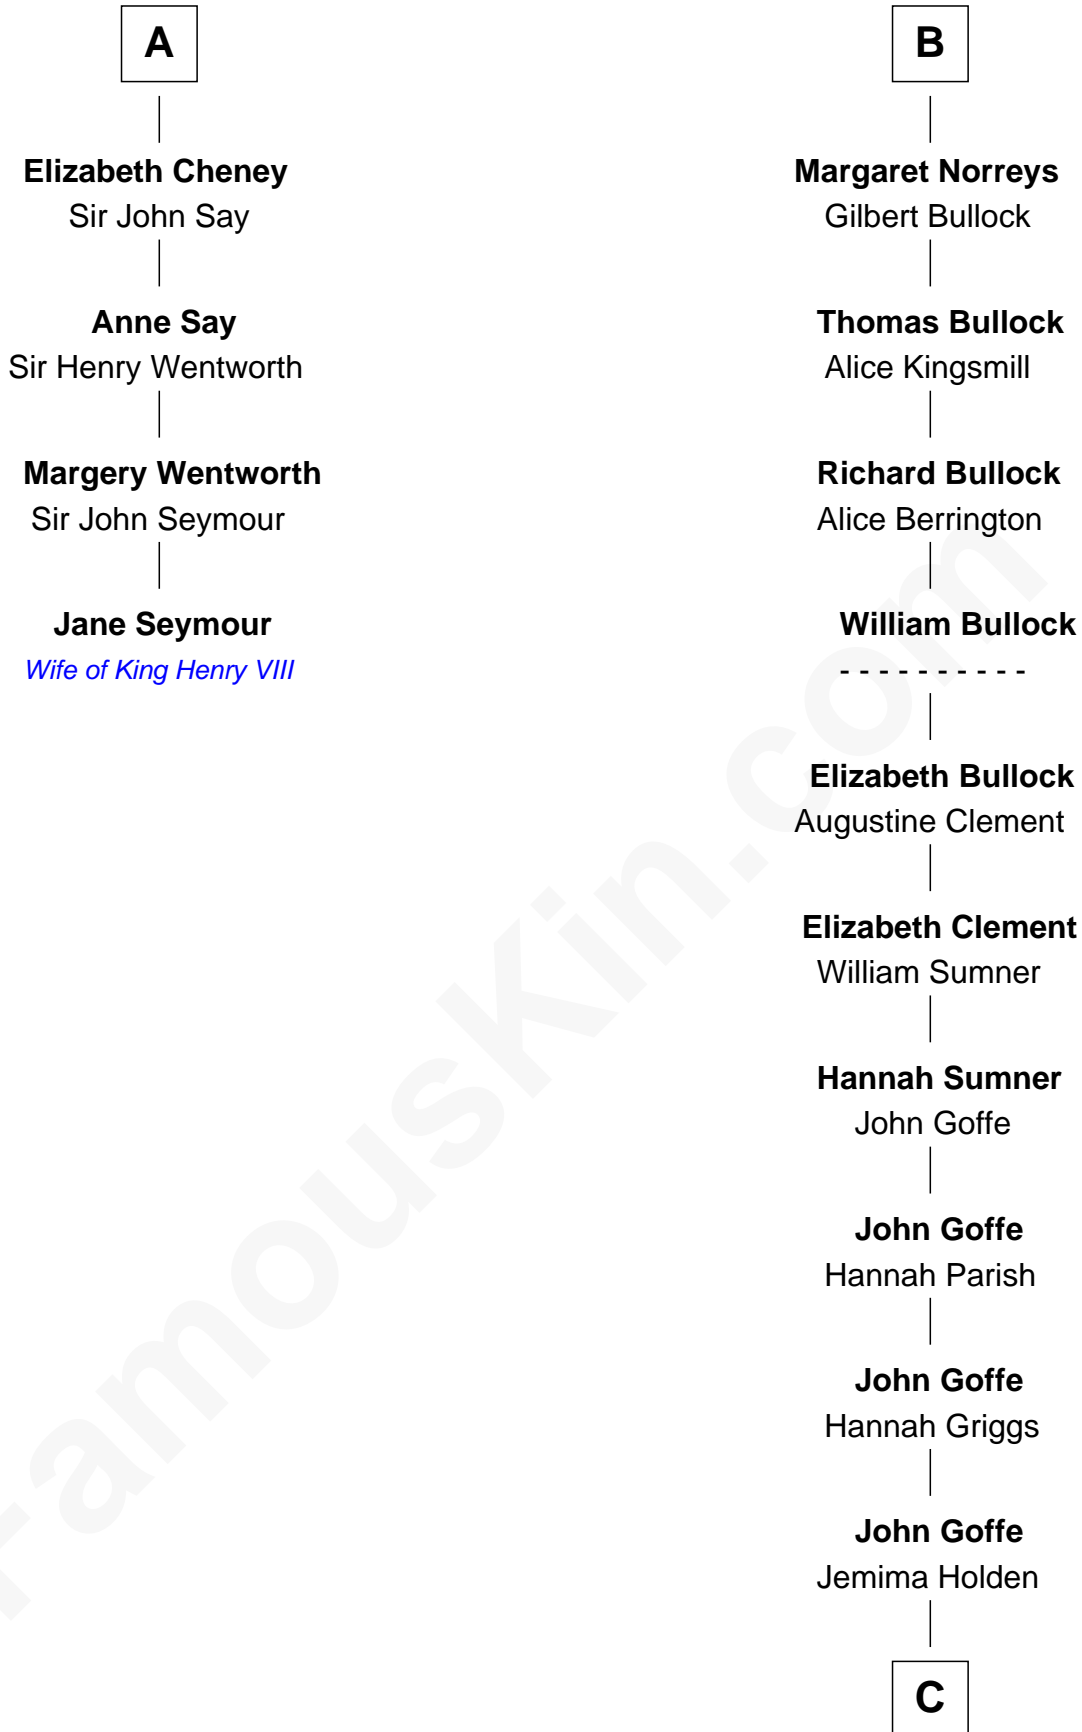

# FamousKin.com Relationship Chart of

**Jane Seymour**

*3rd Wife of King Henry VIII*

10th cousin 11 times removed of

**Lou (Henry) Hoover**

*First Lady of President Herbert Hoover*

**Sir Walter FitzRobert**

Ida Longespee

**C**

**Polly Goffe**

Josiah Wallace

**Nancy M. Wallace**

John Scobey

**Philomelia Sophia Scobey**

Phineas Weed

**Florence Ida Weed**

Charles Delano Henry

**Lou (Henry) Hoover**

*First Lady of Herbert Hoover*

FamousKin.com