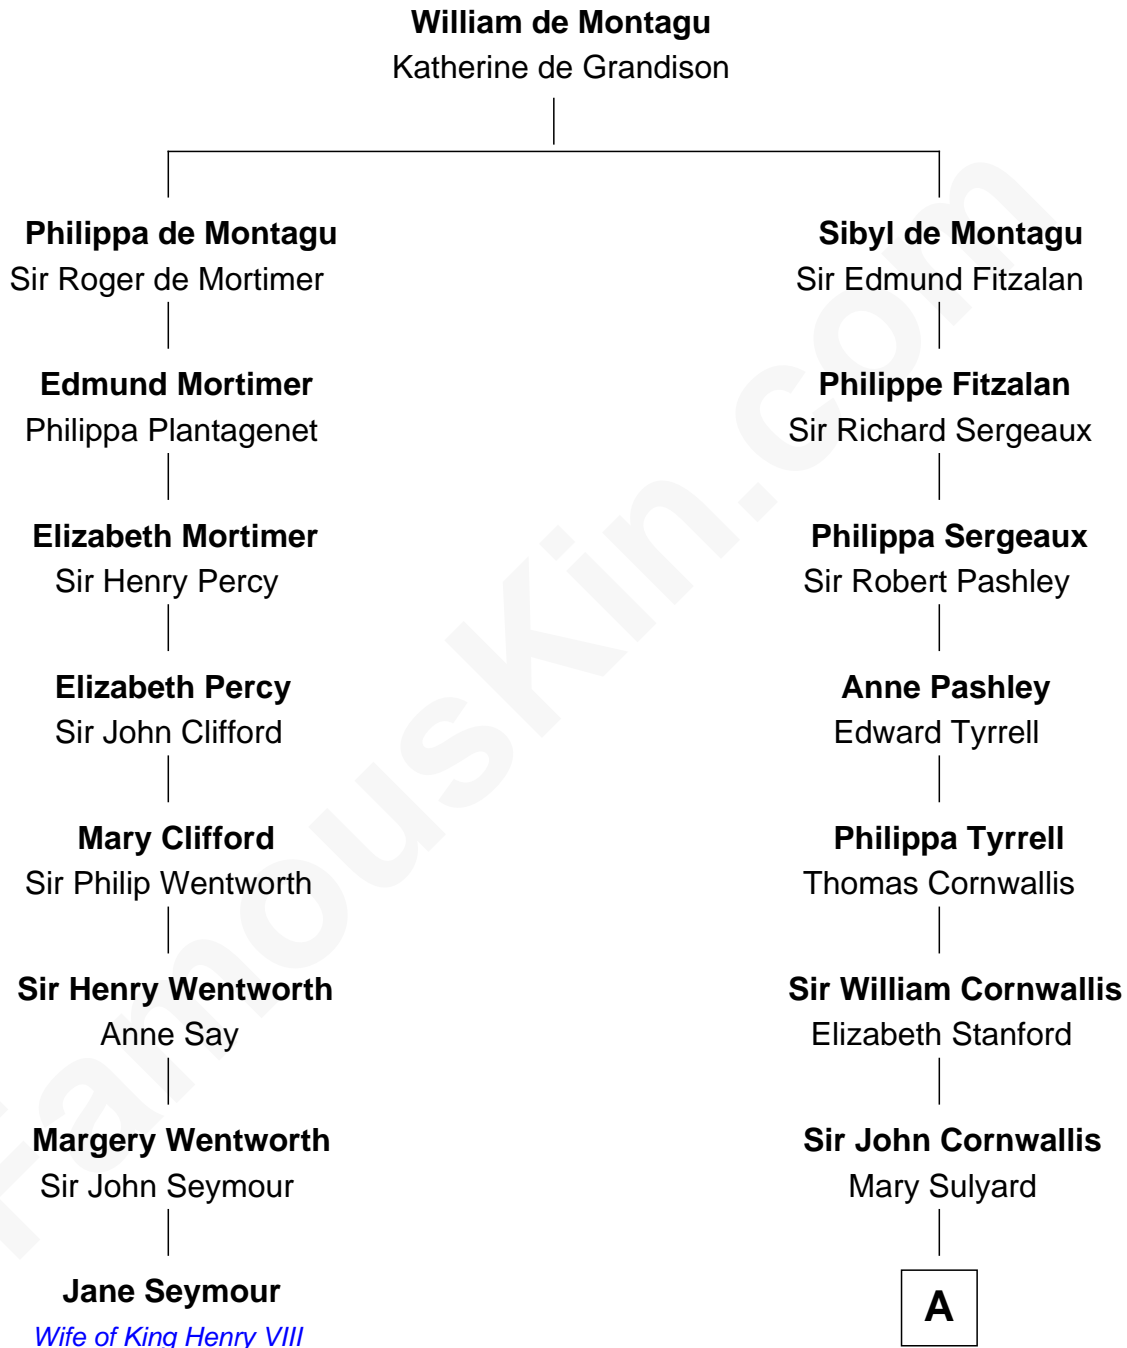

FamousKin.com

Relationship Chart of

Jane Seymour

3rd Wife of King Henry VIII

7th cousin 11 times removed of

Ellen Louise (Axson) Wilson

First Lady of President Woodrow Wilson

A

Elizabeth Cornwallis

John Blennerhasset

Elizabeth Blennerhasset

Lionel Throckmorton

Bassingborne Throckmorton

Mary Hill

John Throckmorton

Rebecca Farrand