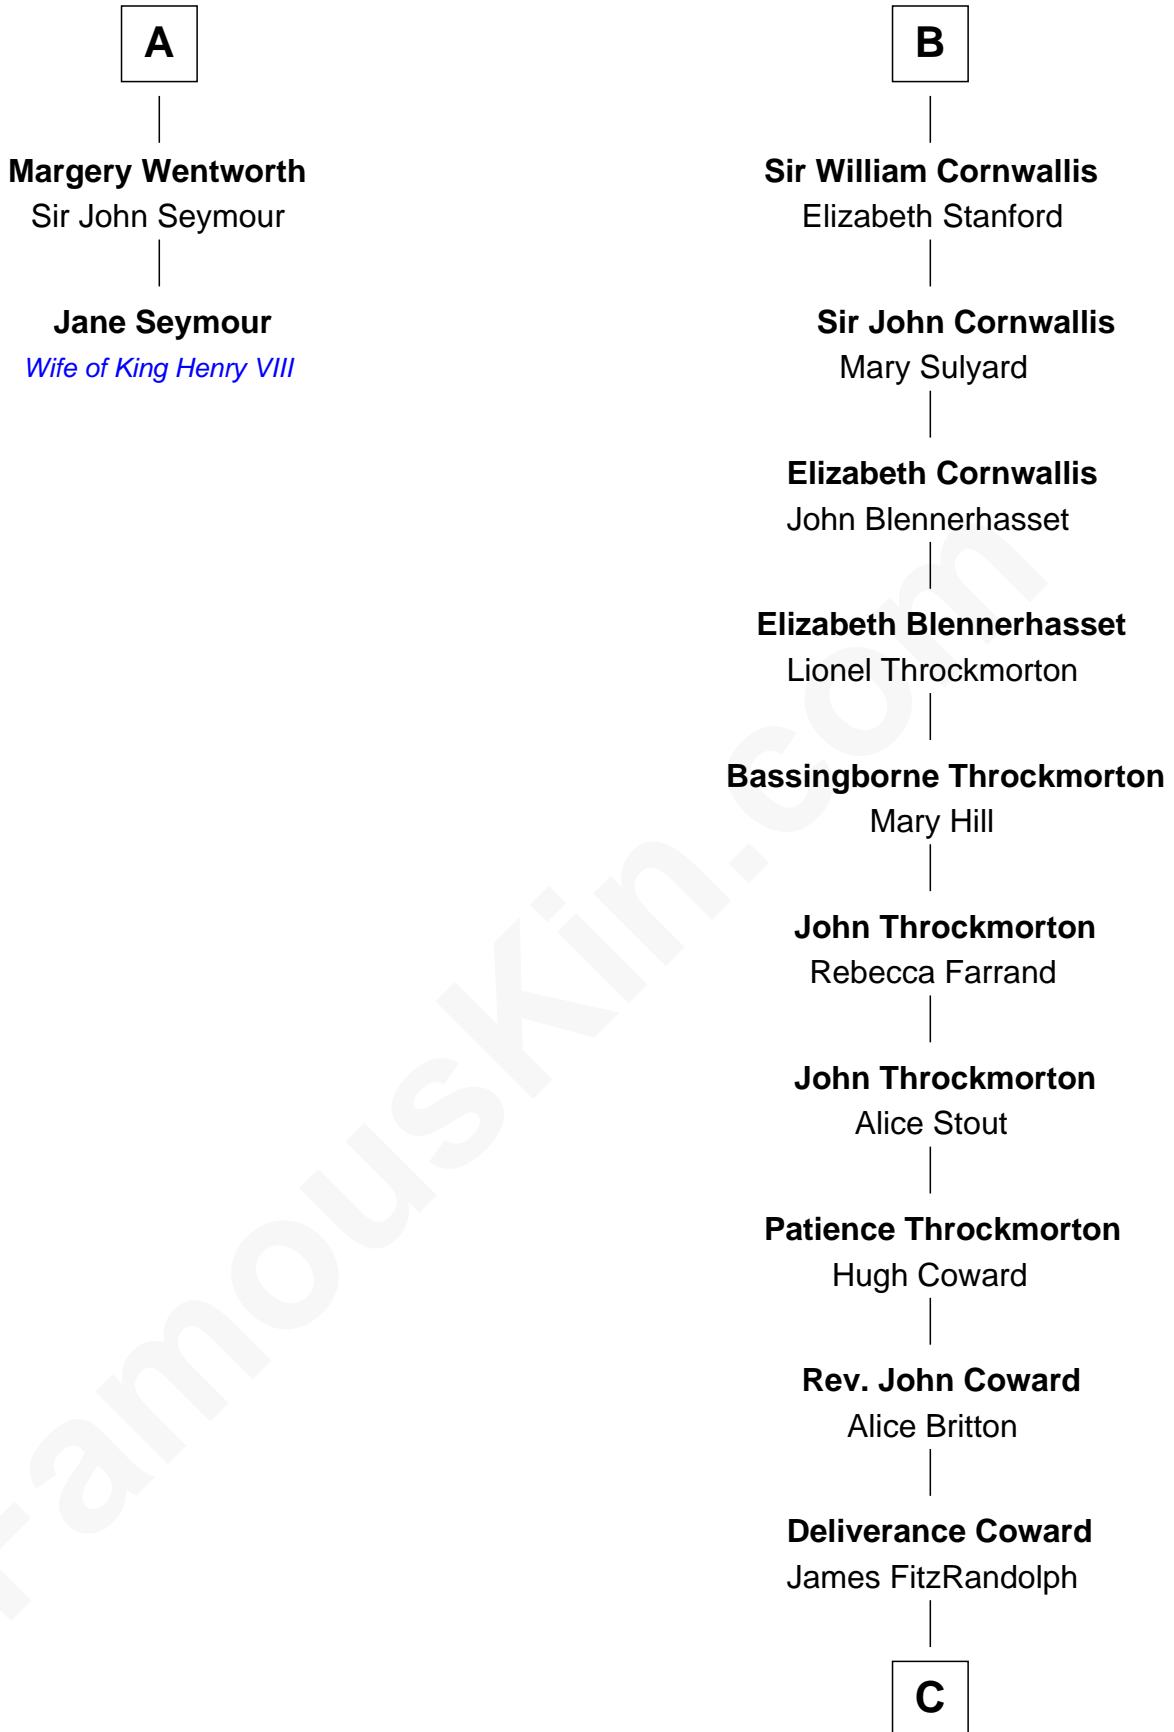

FamousKin.com

Relationship Chart of

Jane Seymour

3rd Wife of King Henry VIII

8th cousin 12 times removed of

Ellen Louise (Axson) Wilson

First Lady of President Woodrow Wilson

Sir Hugh le Despencer

Elizabeth de Tibetot

Margery Despencer

Sir Roger Wentworth

Sir Philip Wentworth

Mary Clifford

Sir Henry Wentworth

Anne Say

A

Philippa Sergeaux

Sir Robert Pashley

Anne Pashley

Edward Tyrrell

Philippa Tyrrell

Thomas Cornwallis

B

C

Isaac FitzRandolph

Eleanor Hunter

Rebecca Longstreet FitzRandolph

Rev. Isaac Stockton Keith Axson

Rev. Samuel Edward Axson

Margaret Jane Hoyt

Ellen Louise (Axson) Wilson

First Lady of Woodrow Wilson