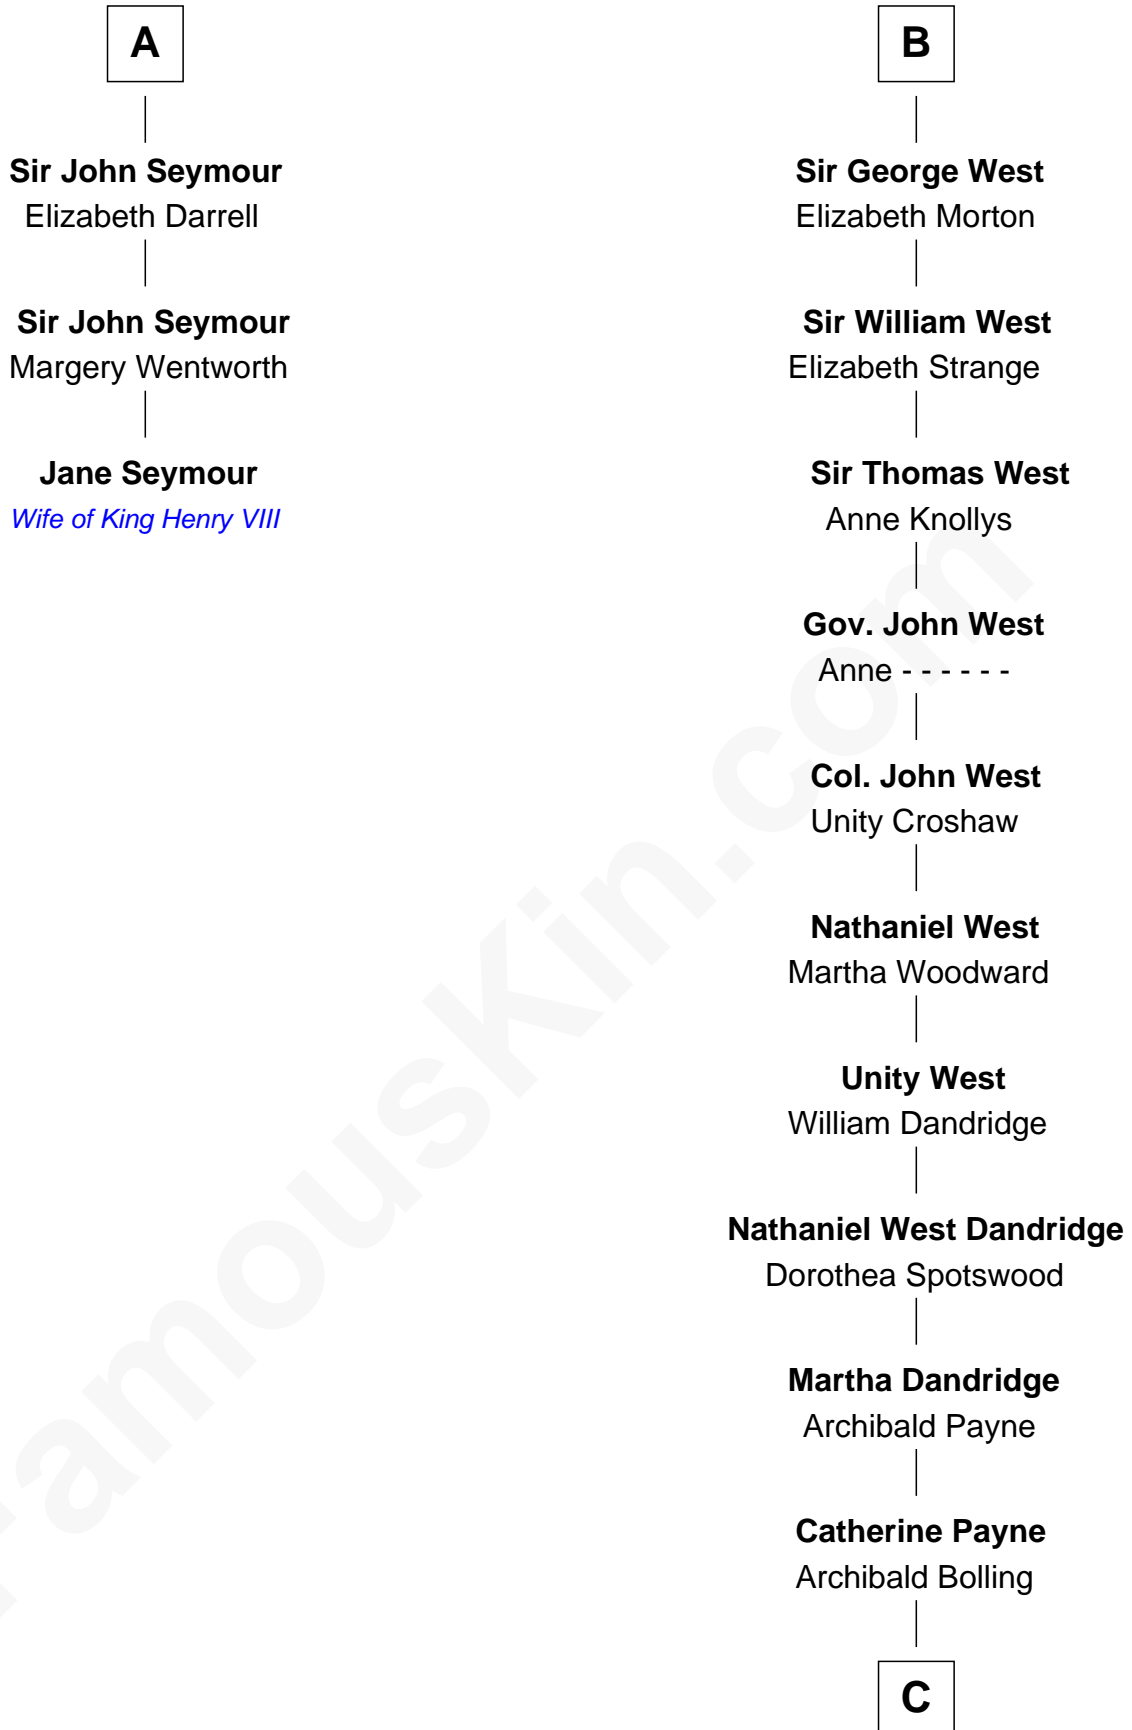

FamousKin.com

Relationship Chart of

Jane Seymour

3rd Wife of King Henry VIII

9th cousin 10 times removed of

Edith (Bolling) Wilson

First Lady of President Woodrow Wilson

Sir Hugh de Courtenay

Eleanor le Despencer

C

Archibald Bolling

Anne E. Wigginton

William Holcombe Bolling

Sarah Spiers White

Edith (Bolling) Wilson

First Lady of Woodrow Wilson