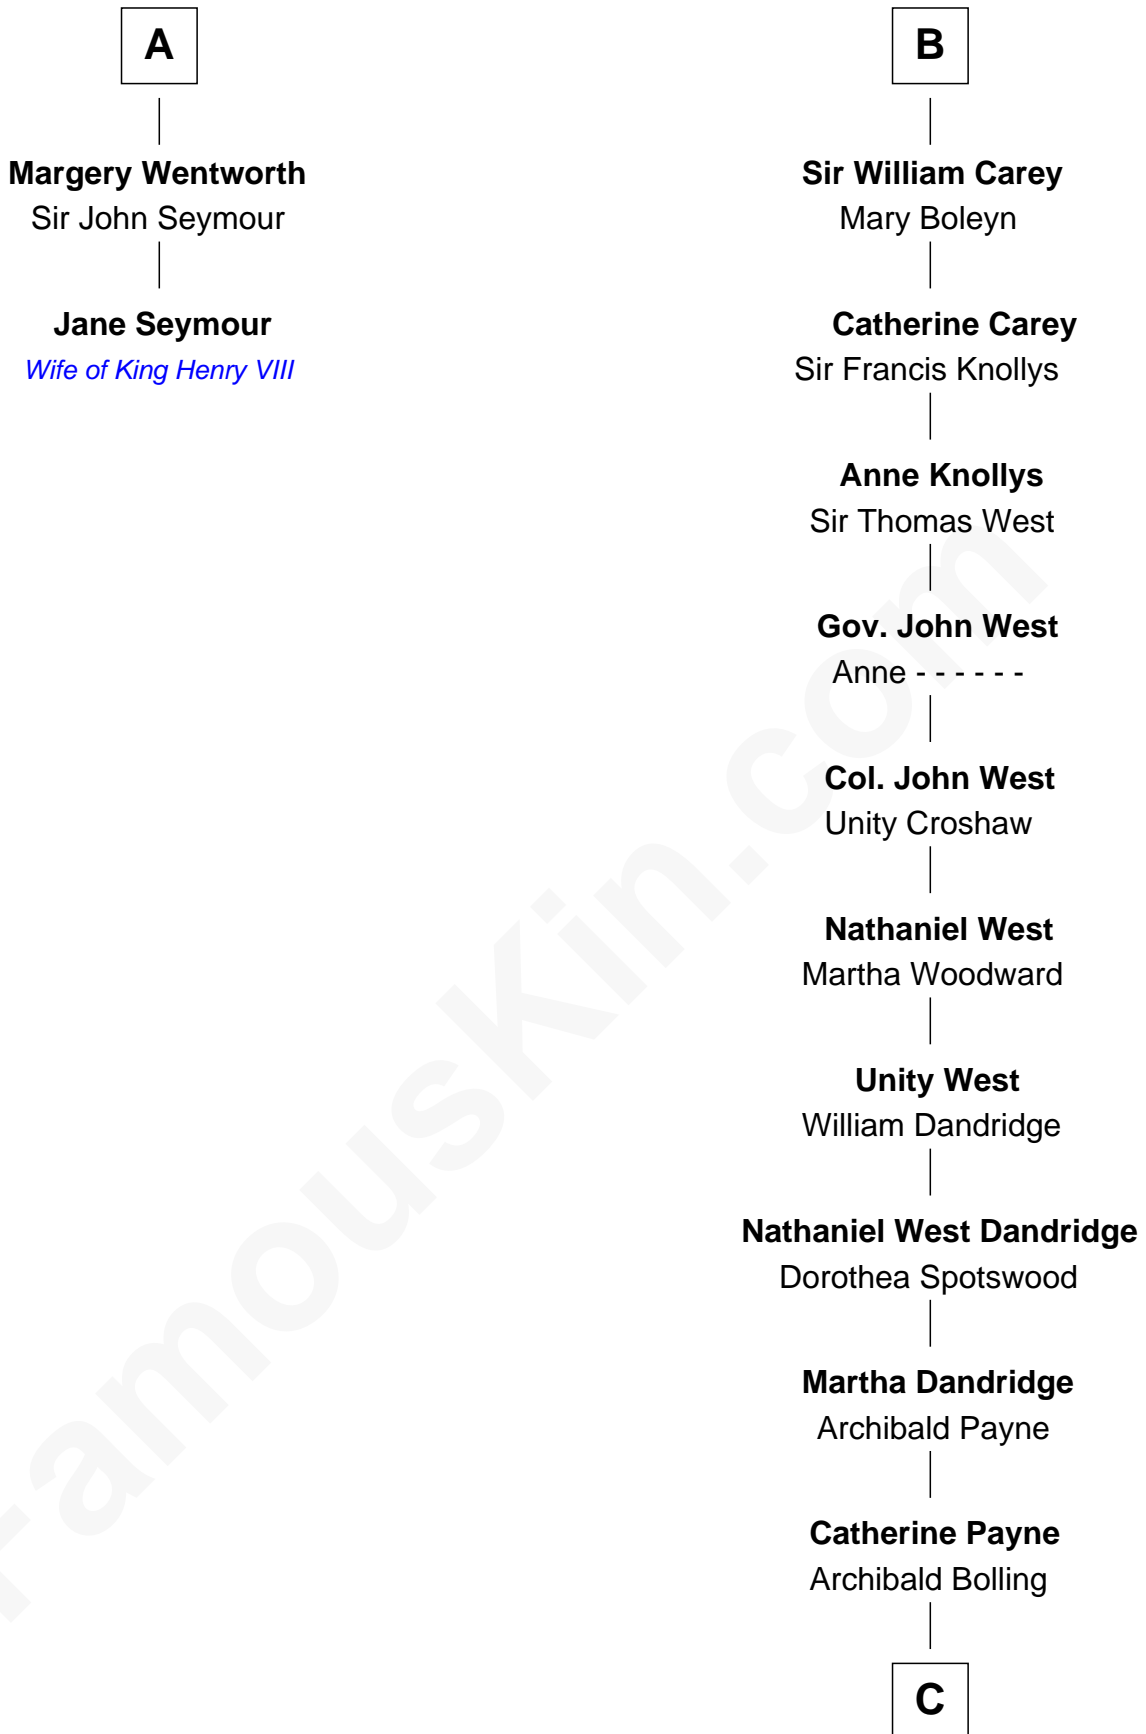

FamousKin.com Relationship Chart of

Jane Seymour

3rd Wife of King Henry VIII

8th cousin 11 times removed of

Edith (Bolling) Wilson

First Lady of President Woodrow Wilson

Roger de Mortimer

Joan de Geneville

Sir Edmund Mortimer
Elizabeth de Badlesmere

Sir Roger de Mortimer
Philippa de Montagu

Edmund Mortimer
Philippa Plantagenet

Elizabeth Mortimer
Sir Henry Percy

Elizabeth Percy
Sir John Clifford

Mary Clifford
Sir Philip Wentworth

Sir Henry Wentworth
Anne Say

A

Margaret de Mortimer
Thomas de Berkeley

Maurice de Berkeley
Elizabeth le Despencer

Thomas de Berkeley
Margaret de Lisle

Elizabeth de Berkeley
Richard de Beauchamp

Eleanor Beauchamp
Edmund Beaufort

Eleanor Beaufort
Sir Robert Spencer

Margaret Spencer
Sir Thomas Carey

B

C

Archibald Bolling

Anne E. Wigginton

William Holcombe Bolling

Sarah Spiers White