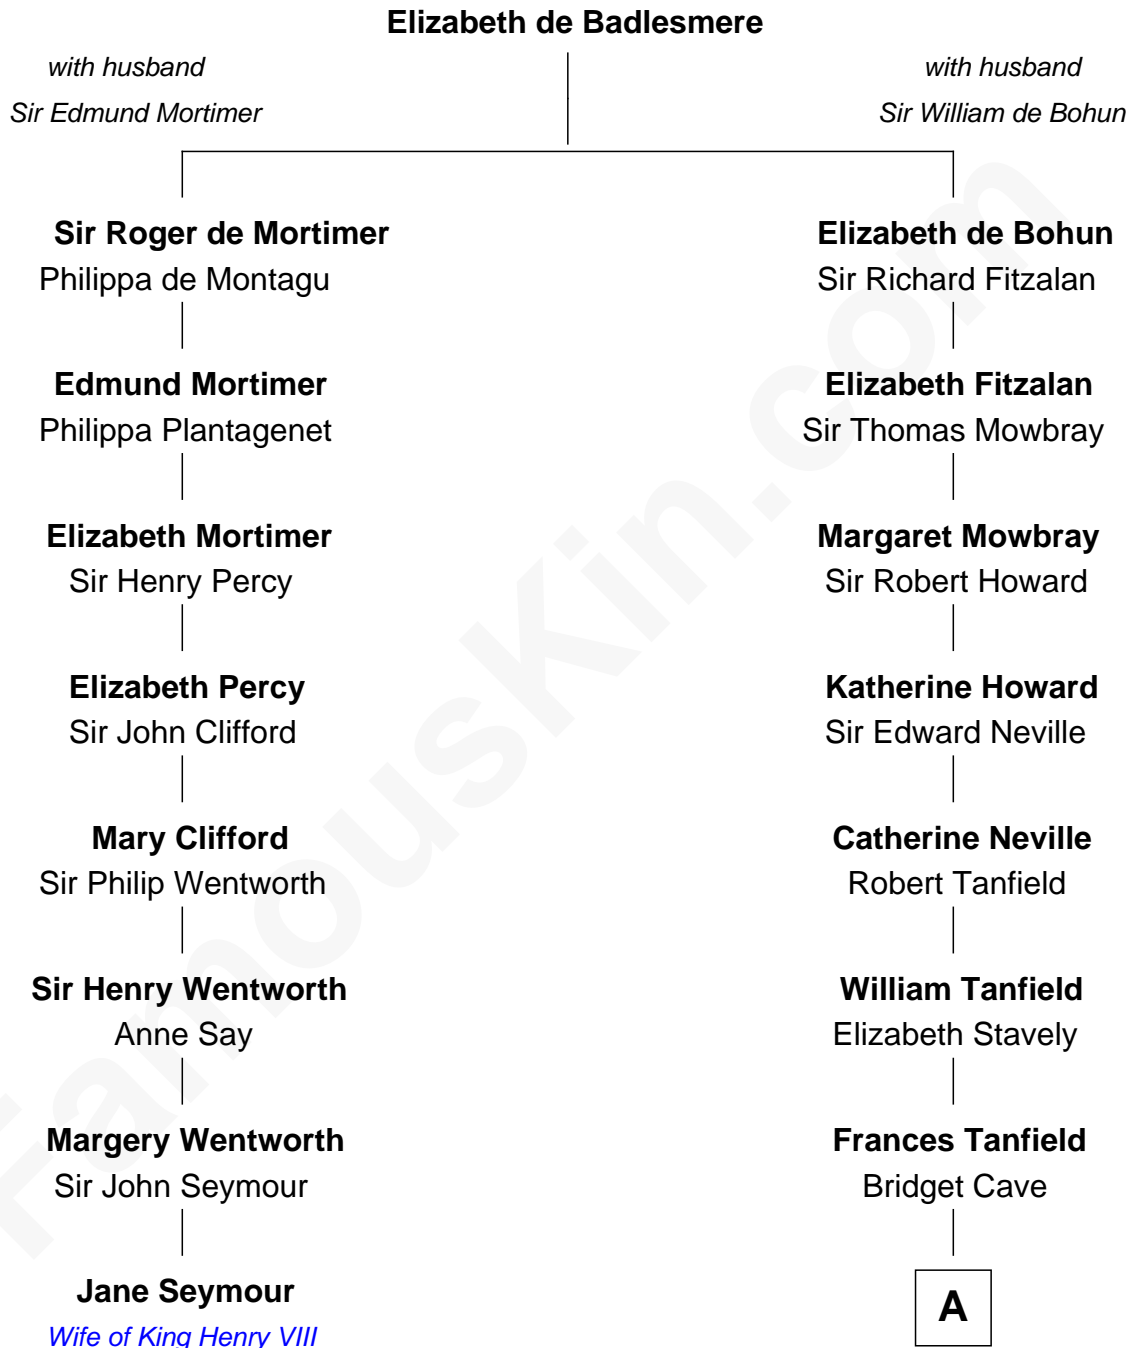

FamousKin.com

Relationship Chart of

Jane Seymour

3rd Wife of King Henry VIII

7th cousin 11 times removed of

Edith (Bolling) Wilson

First Lady of President Woodrow Wilson

A

Anne Tanfield
Clement Vincent

Elizabeth Vincent
Richard Lane

Dorothy Lane
William Randolph

Richard Randolph
Elizabeth Ryland

Col. William Randolph
Mary Isham

Isham Randolph
Jane Rogers

Jane Randolph
Peter Jefferson