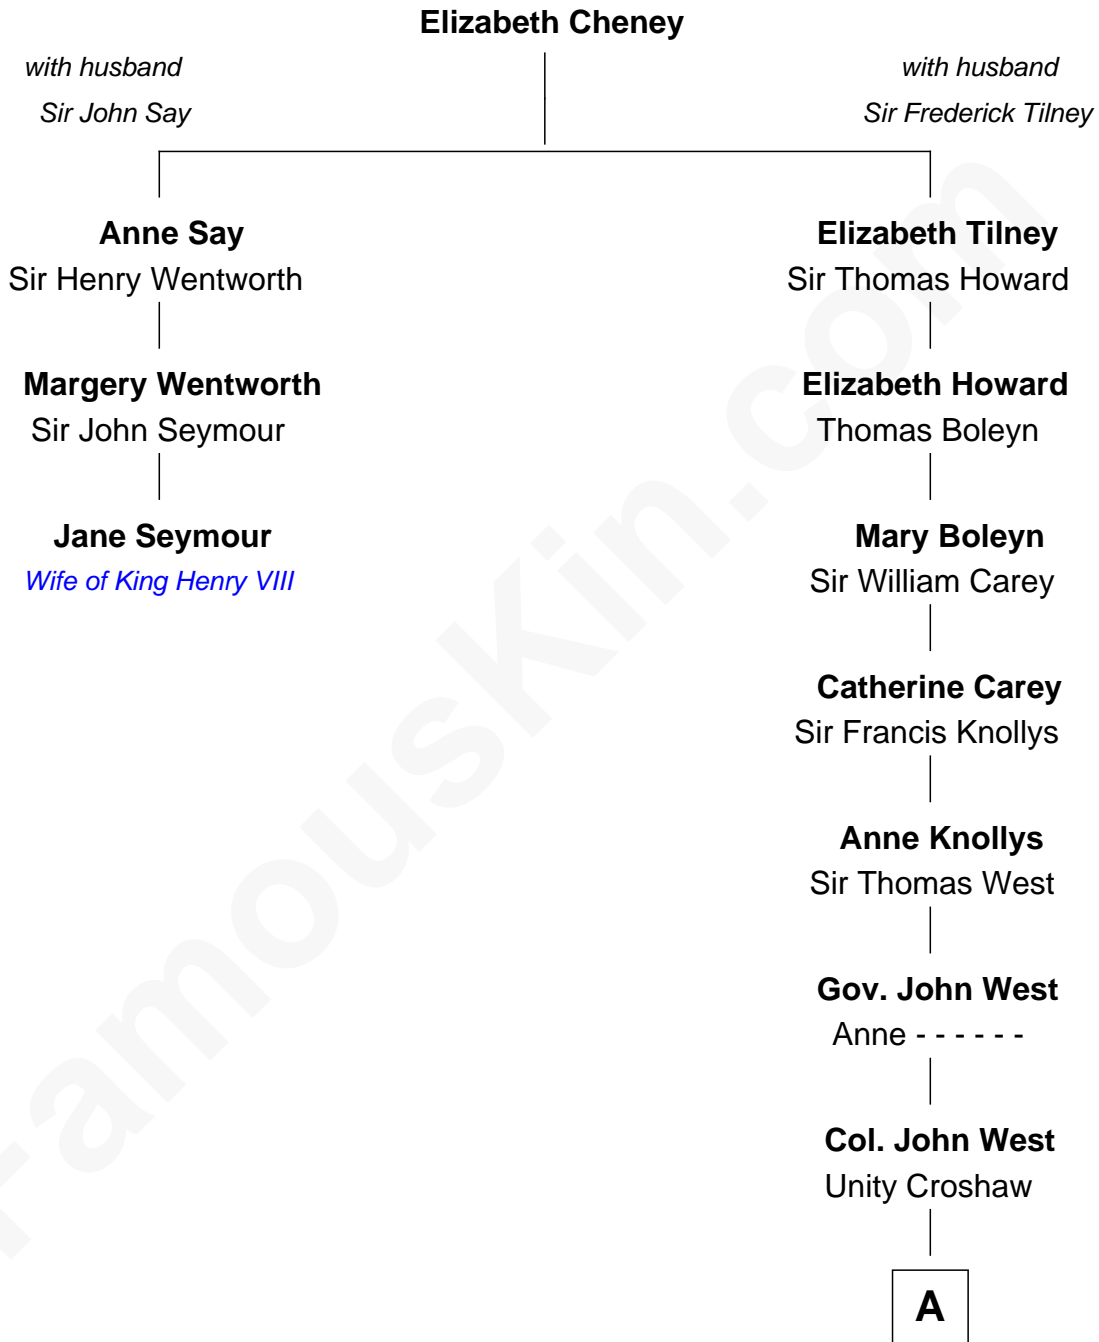

FamousKin.com

Relationship Chart of

Jane Seymour

3rd Wife of King Henry VIII

2nd cousin 12 times removed of

Edith (Bolling) Wilson

First Lady of President Woodrow Wilson

A

Nathaniel West
Martha Woodward

Unity West
William Dandridge

Nathaniel West Dandridge
Dorothea Spotswood

Martha Dandridge
Archibald Payne

Catherine Payne
Archibald Bolling

Archibald Bolling
Anne E. Wigginton