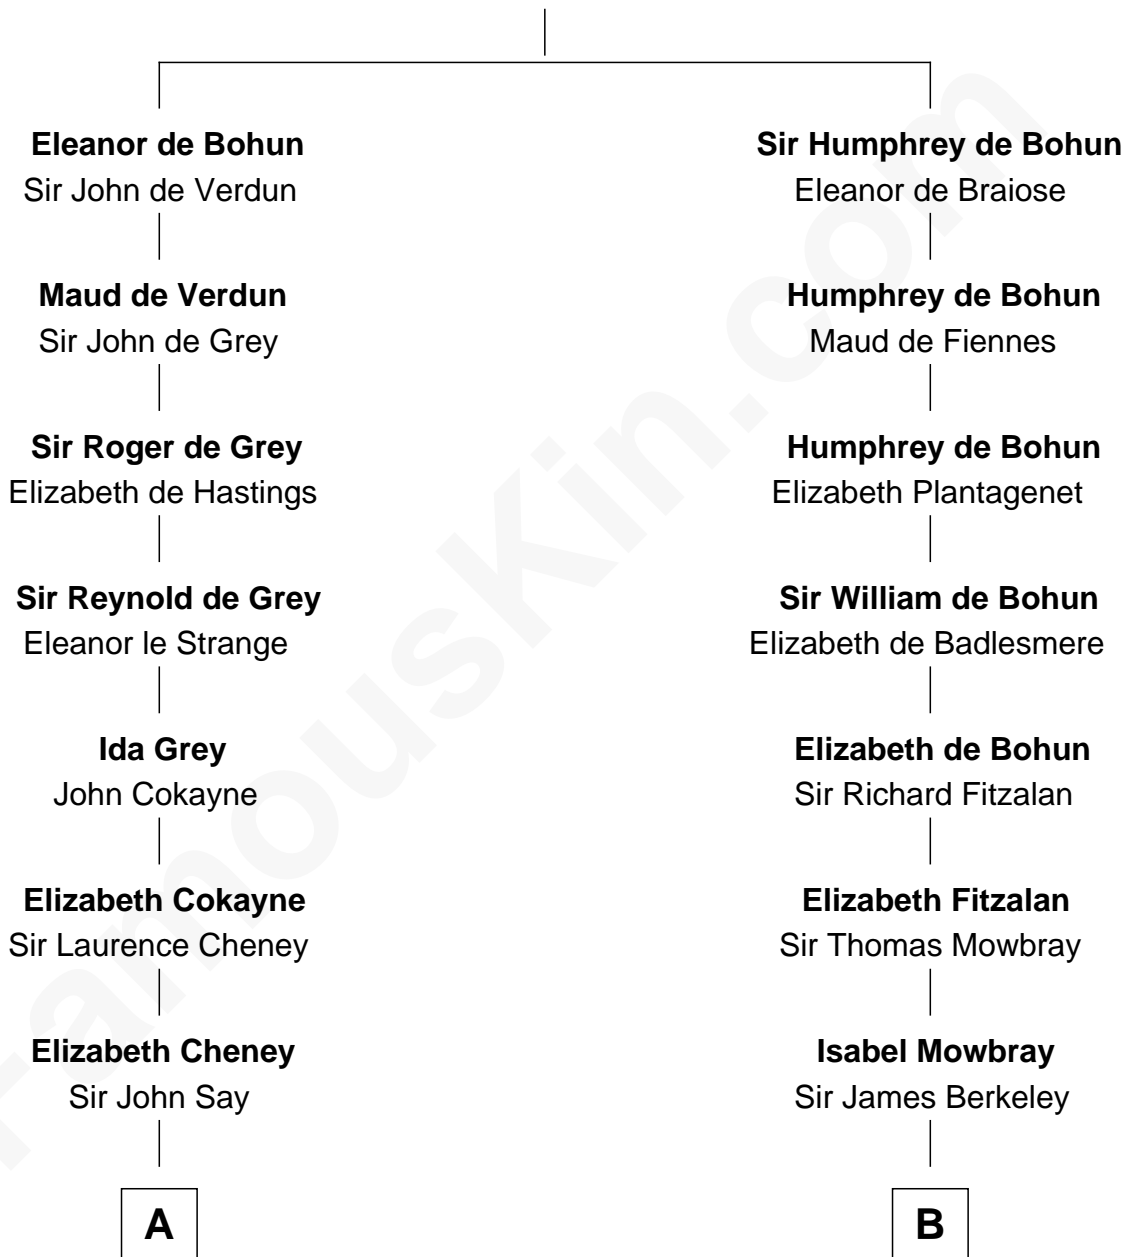

# FamousKin.com Relationship Chart of

**Jane Seymour**

*3rd Wife of King Henry VIII*

9th cousin 9 times removed of

**Samuel Prescott**

*Completed Paul Revere's Midnight Ride*

**Sir Humphrey de Bohun**

Maud of Eu

**C**

—  
**Dr. Abel Prescott**

Abigail Brigham

—  
**Samuel Prescott**

*Completed Paul Revere's Ride*

FamousKin.com