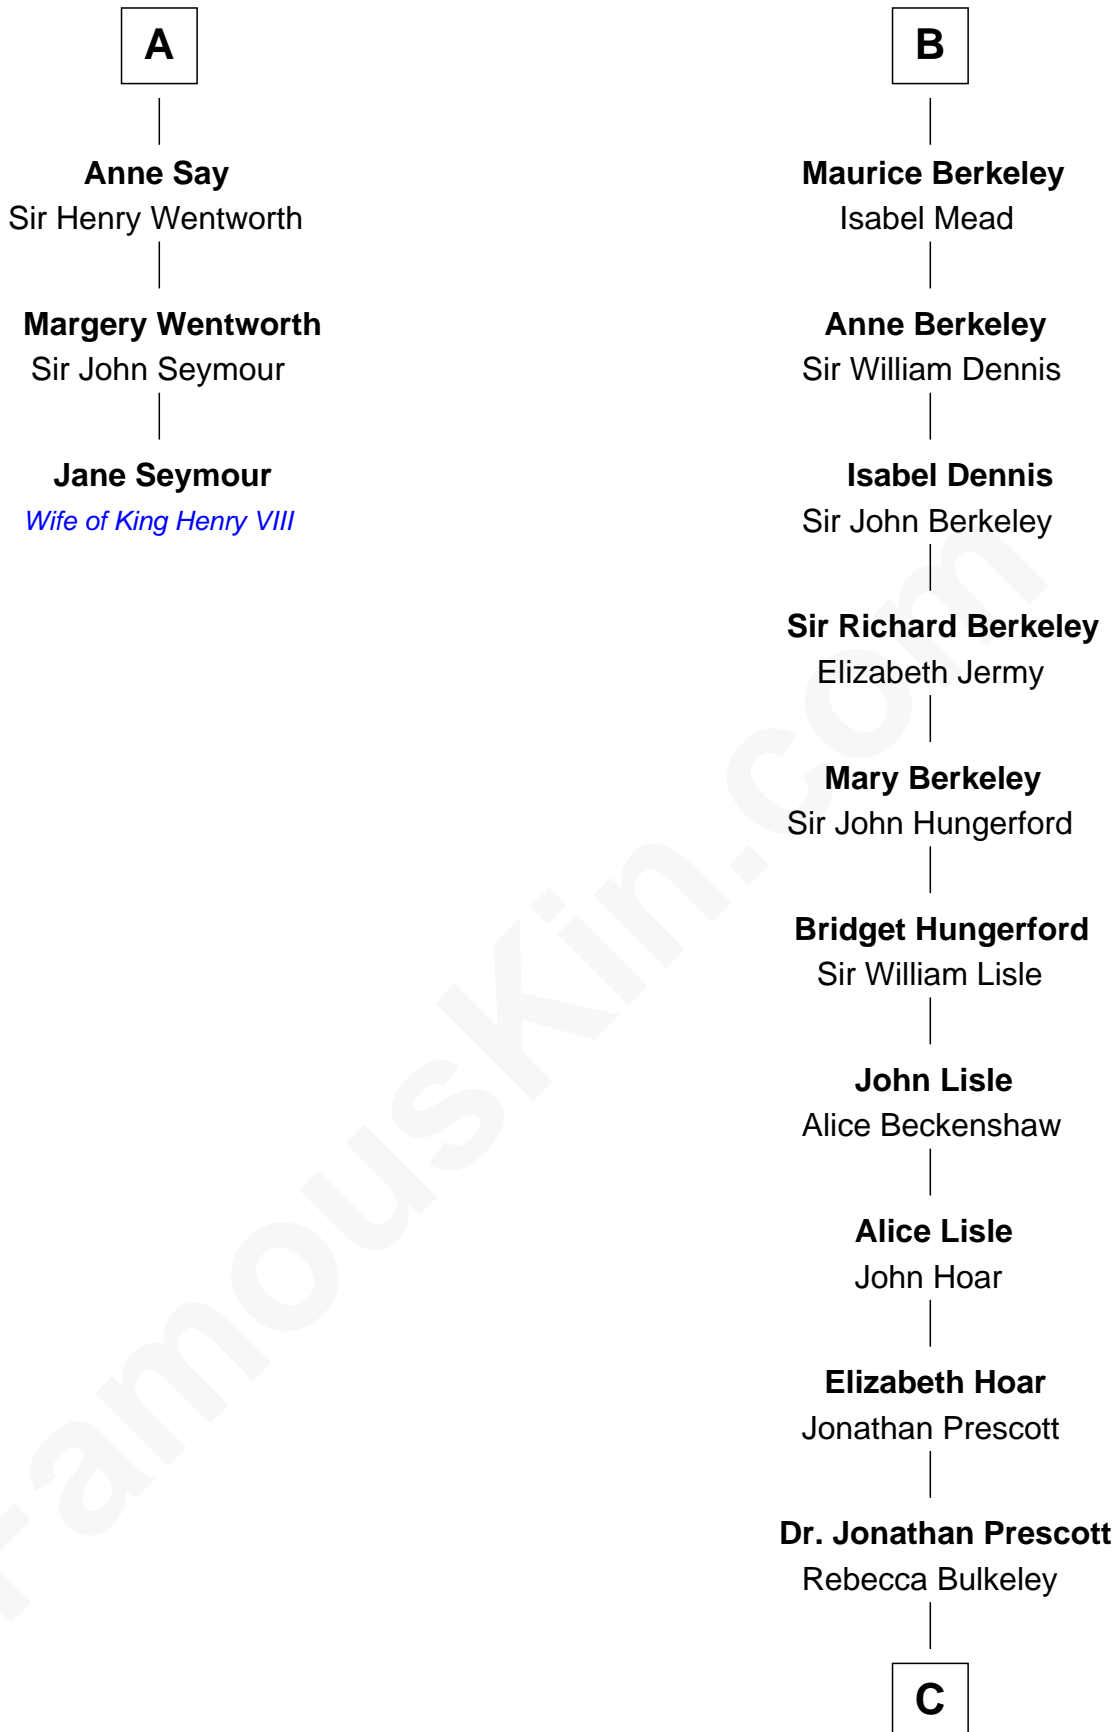

# FamousKin.com Relationship Chart of

**Jane Seymour**

*3rd Wife of King Henry VIII*

9th cousin 9 times removed of

**Samuel Prescott**

*Completed Paul Revere's Midnight Ride*

**Sir Humphrey de Bohun**

Maud of Eu

**C**

—  
**Dr. Abel Prescott**

Abigail Brigham

—  
**Samuel Prescott**

*Completed Paul Revere's Ride*

FamousKin.com