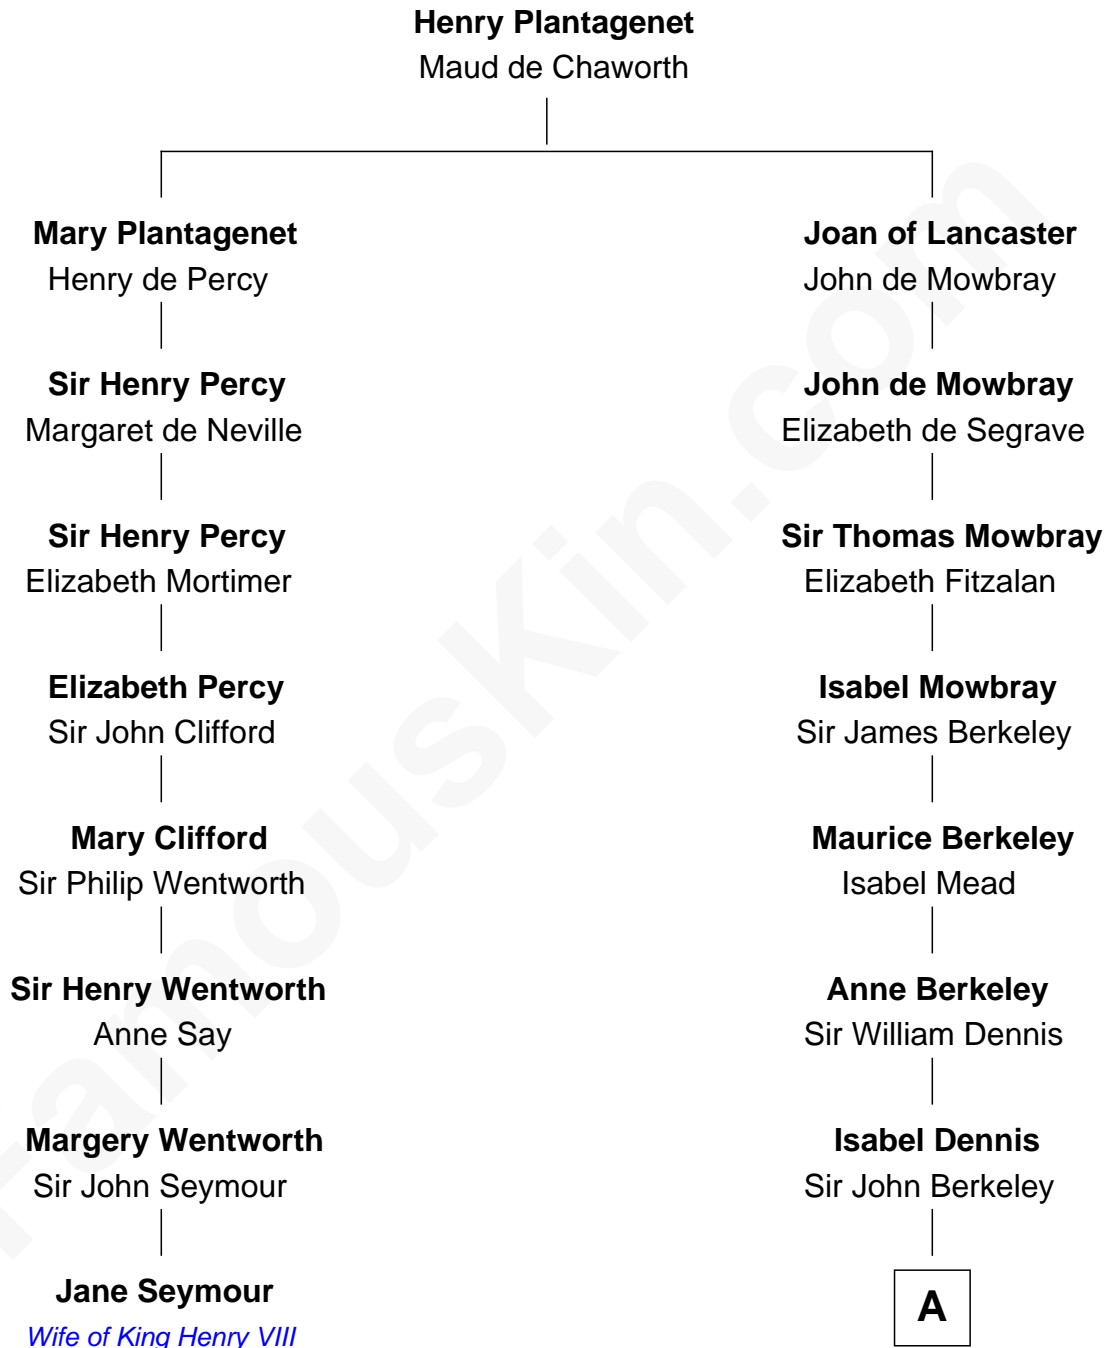

FamousKin.com Relationship Chart of

Jane Seymour

3rd Wife of King Henry VIII

7th cousin 8 times removed of

Samuel Prescott

Completed Paul Revere's Midnight Ride

A

Sir Richard Berkeley

Elizabeth Jermy

Mary Berkeley

Sir John Hungerford

Bridget Hungerford

Sir William Lisle

John Lisle

Alice Beckenshaw

Alice Lisle