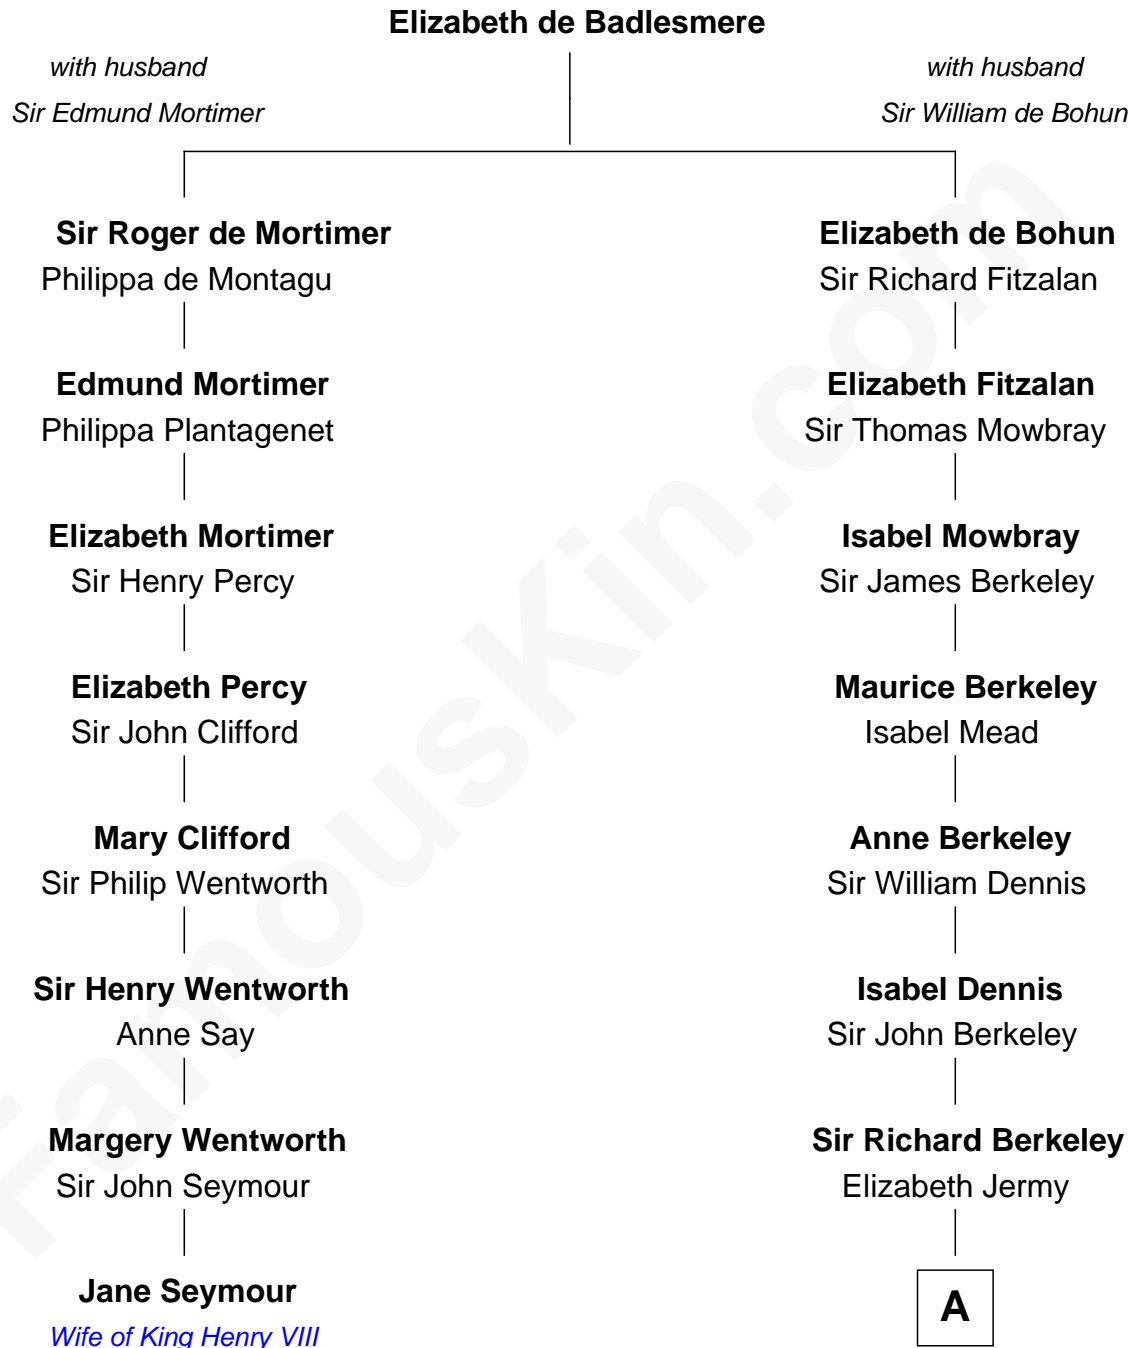

FamousKin.com Relationship Chart of

Jane Seymour

3rd Wife of King Henry VIII

7th cousin 7 times removed of

Samuel Prescott

Completed Paul Revere's Midnight Ride

A

Mary Berkeley
Sir John Hungerford

Bridget Hungerford
Sir William Lisle

John Lisle
Alice Beckenshaw

Alice Lisle
John Hoar

Elizabeth Hoar
Jonathan Prescott

Dr. Jonathan Prescott
Rebecca Bulkeley

Dr. Abel Prescott
Abigail Brigham

Samuel Prescott
Completed Paul Revere's Ride