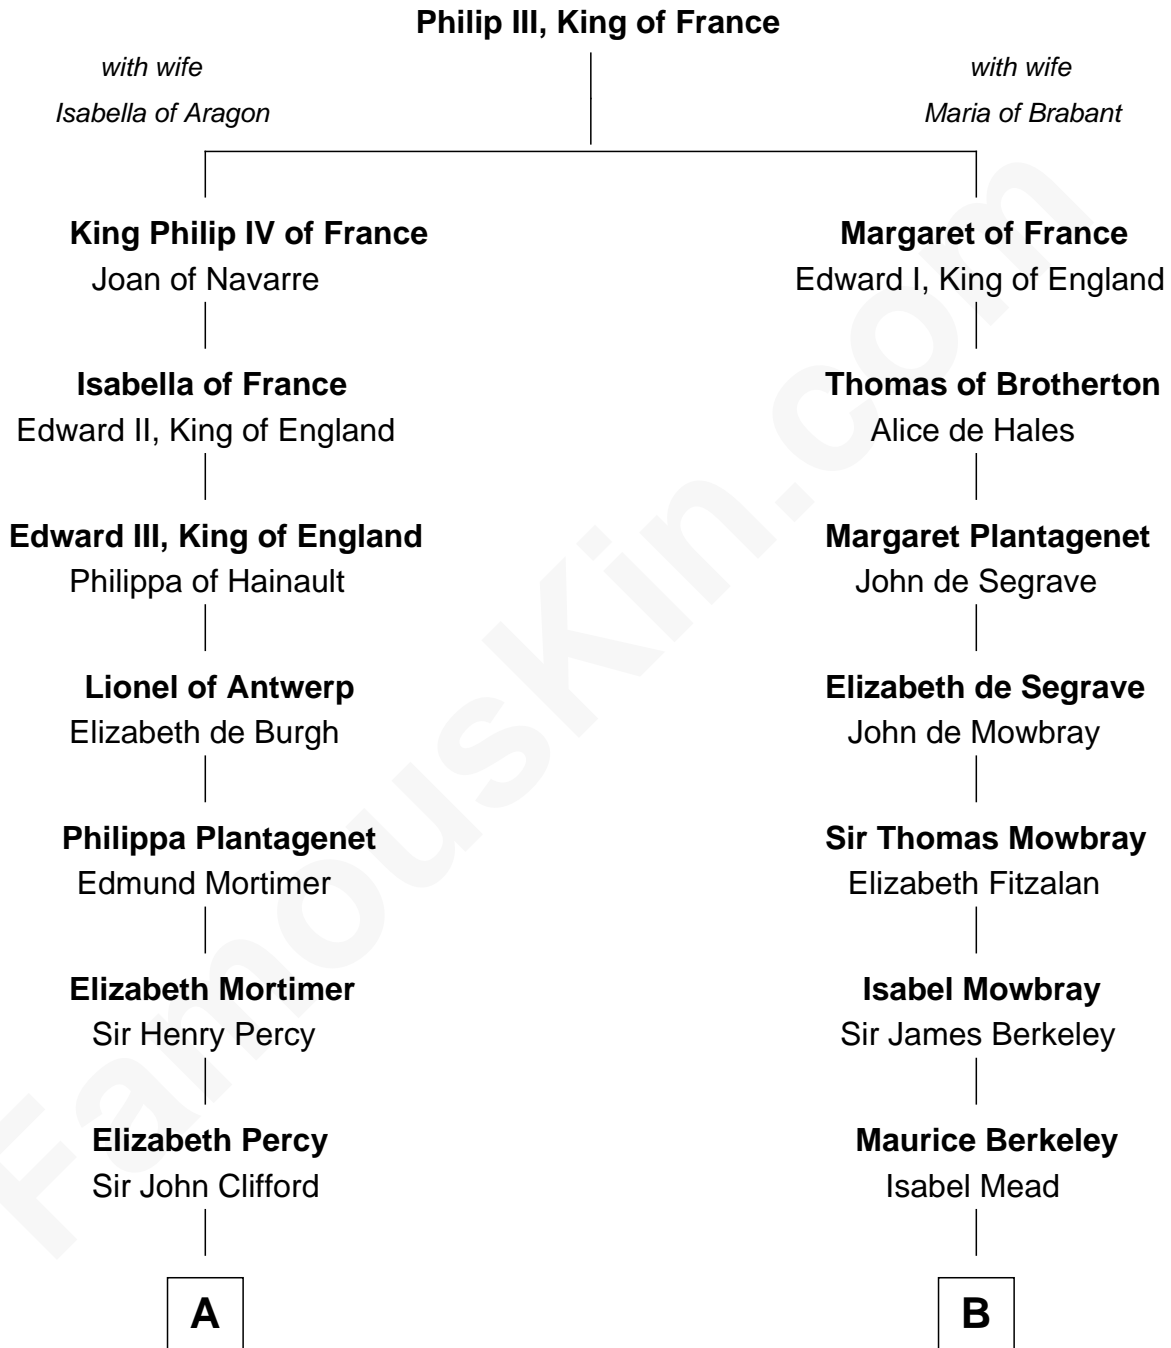

# FamousKin.com Relationship Chart of

**Jane Seymour**

*3rd Wife of King Henry VIII*

10th cousin 7 times removed of

**Samuel Prescott**

*Completed Paul Revere's Midnight Ride*

**A**

**Mary Clifford**  
Sir Philip Wentworth

**Sir Henry Wentworth**  
Anne Say

**Margery Wentworth**  
Sir John Seymour

**Jane Seymour**  
*Wife of King Henry VIII*

**B**

**Anne Berkeley**  
Sir William Dennis

**Isabel Dennis**  
Sir John Berkeley

**Sir Richard Berkeley**  
Elizabeth Jermy

**Mary Berkeley**  
Sir John Hungerford

**Bridget Hungerford**  
Sir William Lisle

**John Lisle**  
Alice Beckenshaw

**Alice Lisle**  
John Hoar

**Elizabeth Hoar**  
Jonathan Prescott

**Dr. Jonathan Prescott**  
Rebecca Bulkeley