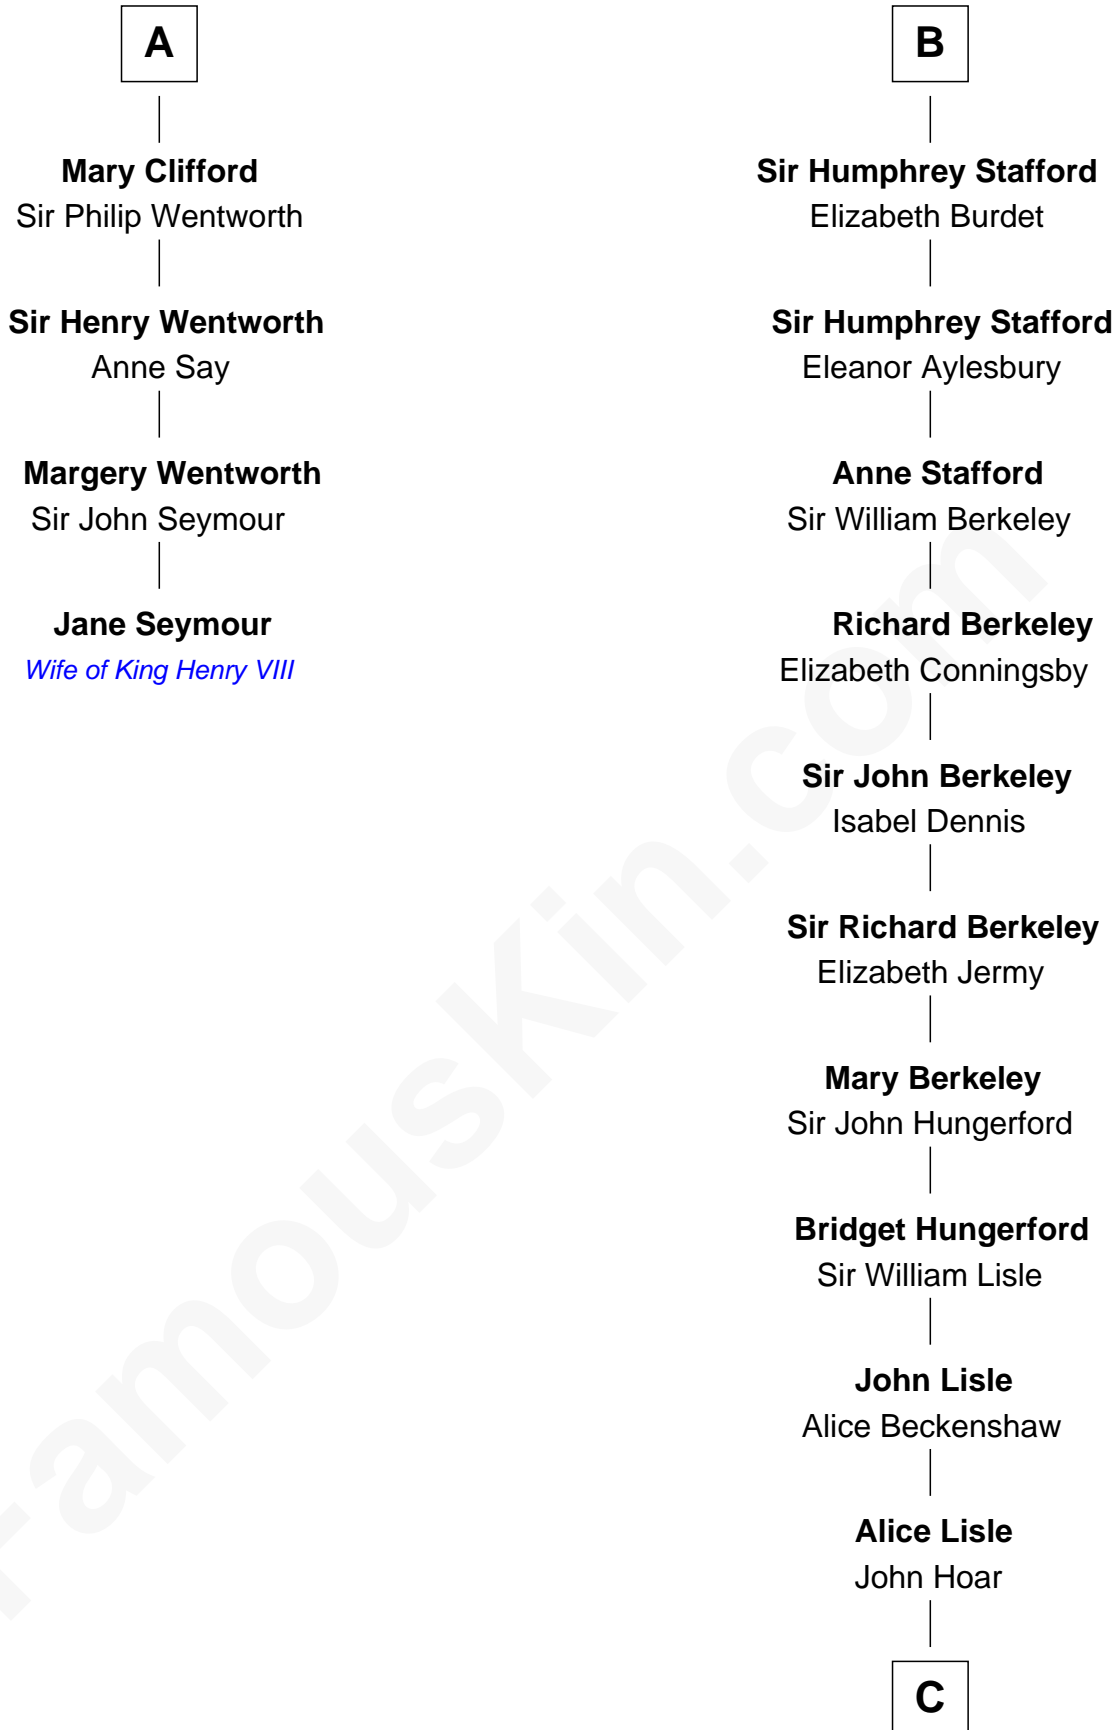

FamousKin.com Relationship Chart of

Jane Seymour

3rd Wife of King Henry VIII

10th cousin 10 times removed of

Samuel Prescott

Completed Paul Revere's Midnight Ride

C

Elizabeth Hoar
Jonathan Prescott

Dr. Jonathan Prescott
Rebecca Bulkeley

Dr. Abel Prescott
Abigail Brigham

Samuel Prescott
Completed Paul Revere's Ride