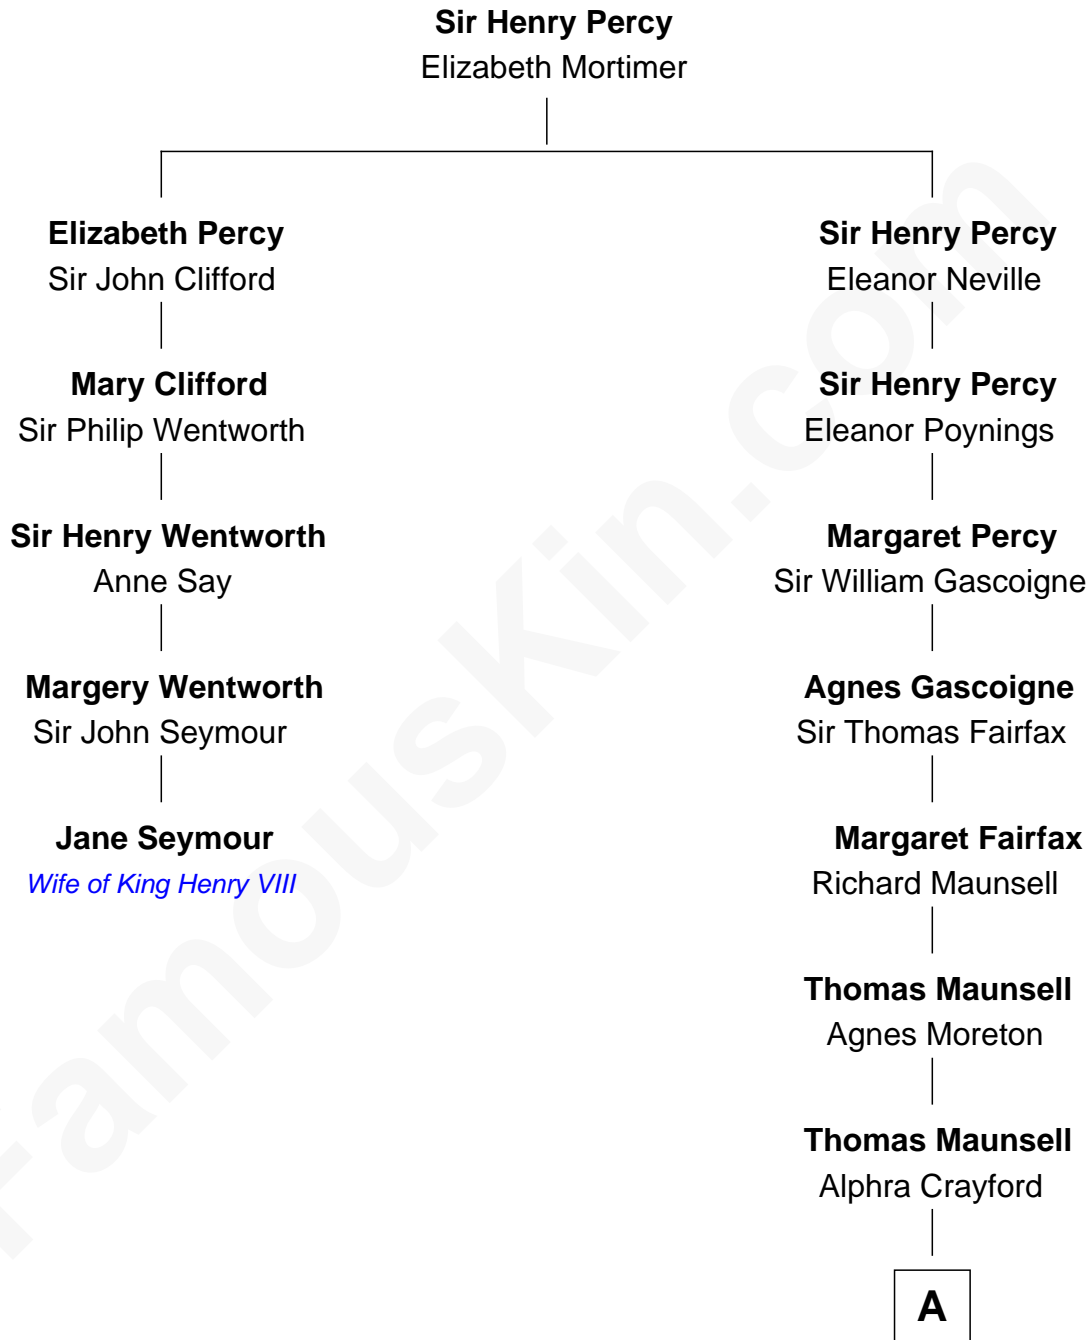

# FamousKin.com Relationship Chart of

**Jane Seymour**

*3rd Wife of King Henry VIII*

4th cousin 14 times removed of

**Phoebe Waller-Bridge**

*Theatre, TV and Movie Actress*

**A**

**Thomas Maunsell**