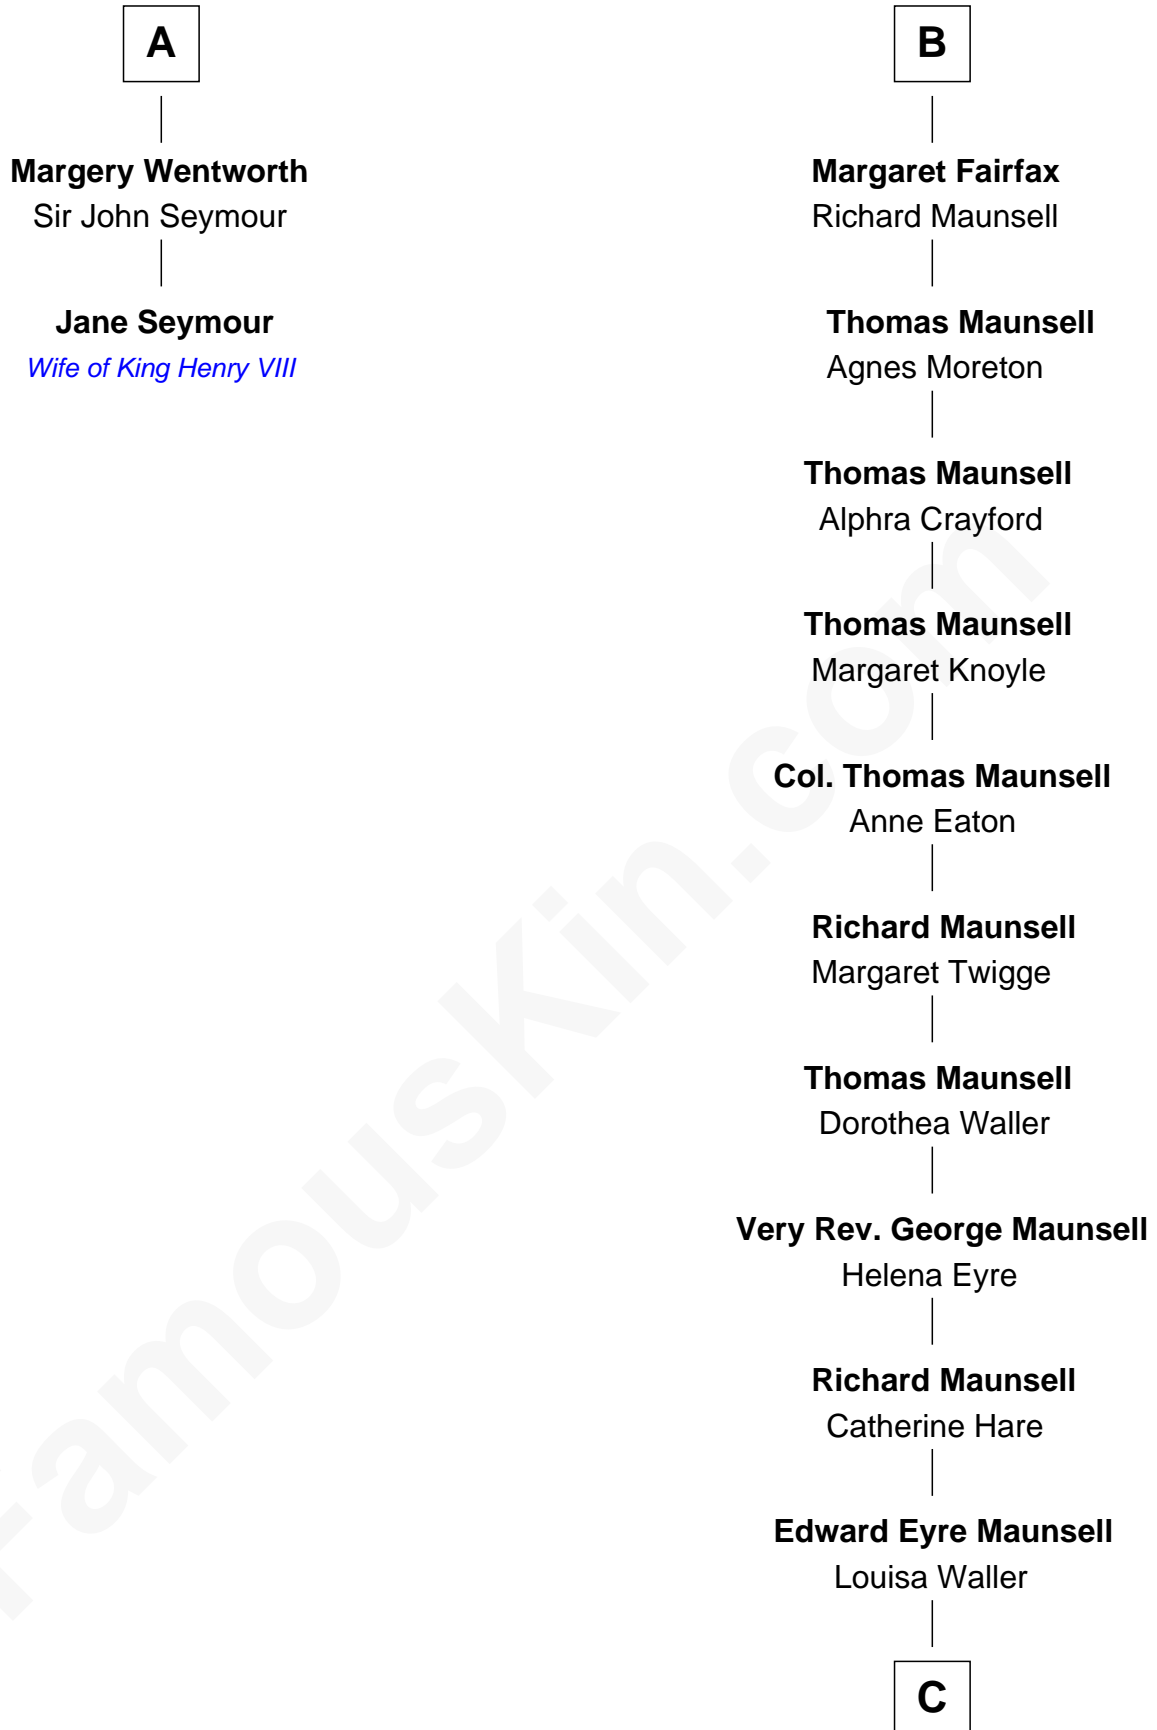

FamousKin.com Relationship Chart of

Jane Seymour

3rd Wife of King Henry VIII

8th cousin 13 times removed of

Phoebe Waller-Bridge

Theatre, TV and Movie Actress

C

Florence Catherine Maunsell