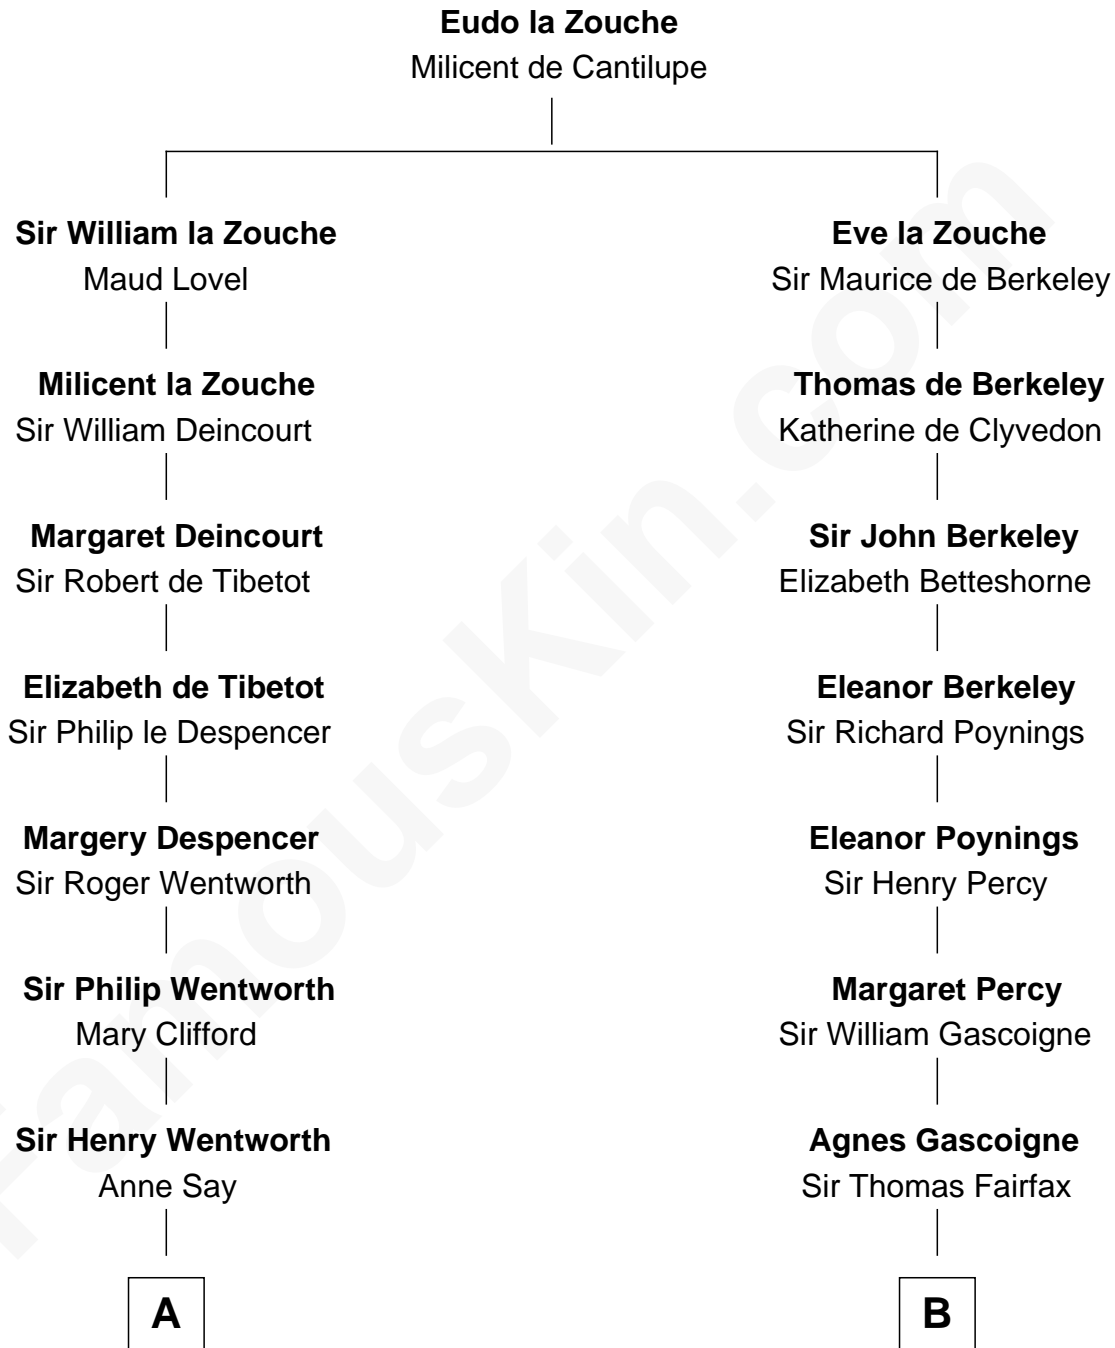

FamousKin.com Relationship Chart of

Jane Seymour

3rd Wife of King Henry VIII

8th cousin 13 times removed of

Phoebe Waller-Bridge

Theatre, TV and Movie Actress

C

Florence Catherine Maunsell