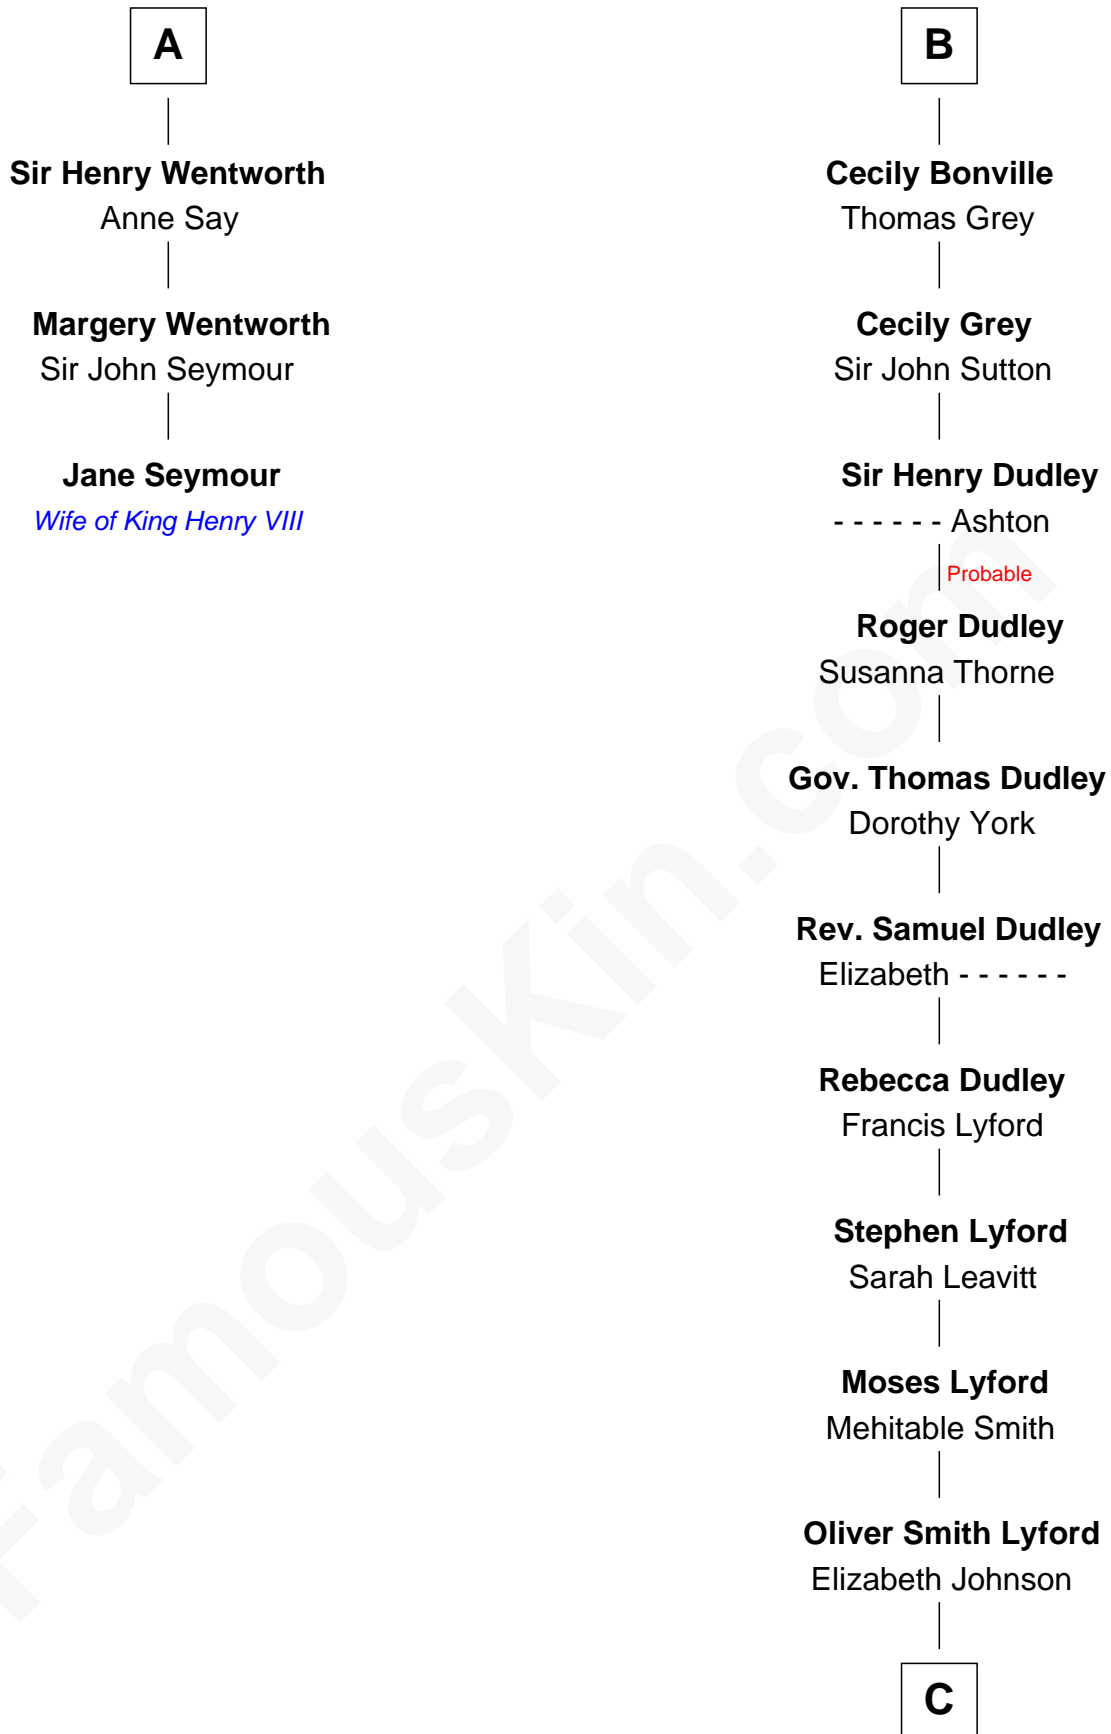

FamousKin.com Relationship Chart of

Jane Seymour

3rd Wife of King Henry VIII

9th cousin 10 times removed of

Milton Bradley

Founder, Milton Bradley Company

Sir Robert de Ros

Isabel de Aubeney