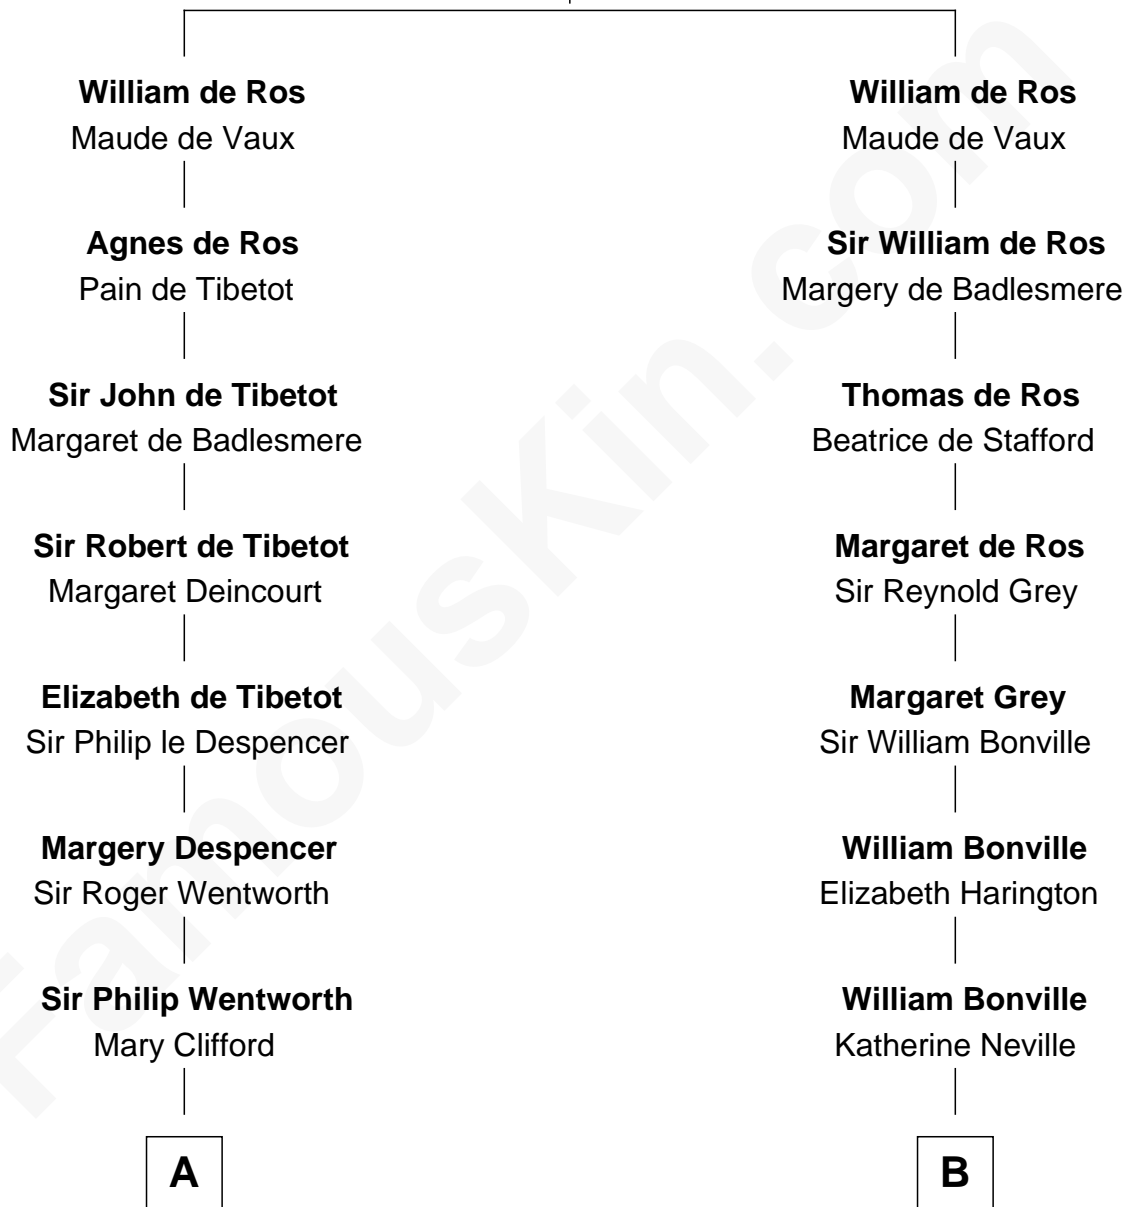

FamousKin.com Relationship Chart of

Jane Seymour

3rd Wife of King Henry VIII

9th cousin 10 times removed of

Milton Bradley

Founder, Milton Bradley Company

Sir Robert de Ros

Isabel de Aubeney

C

Dudley Lyford

Betsey Smith

Fanny Lyford

Lewis Bradley

Milton Bradley

Founder, Milton Bradley Company

FamousKin.com