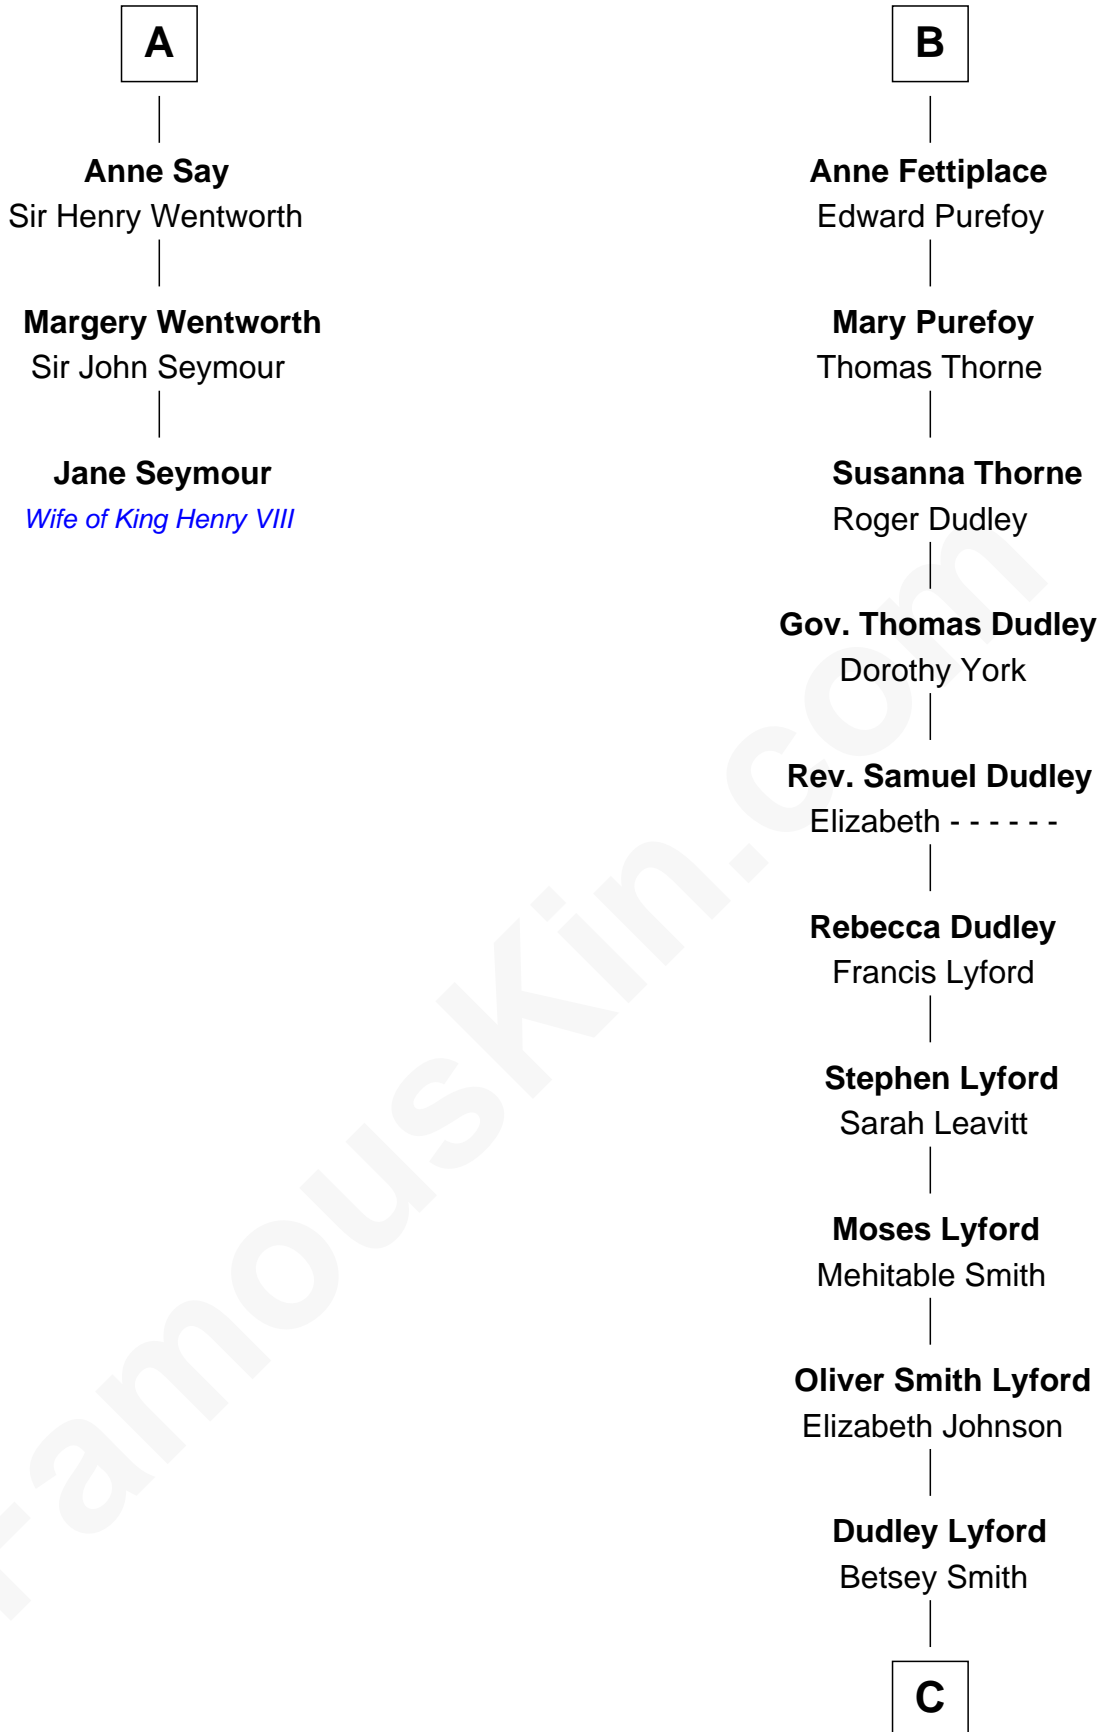

# FamousKin.com Relationship Chart of

**Jane Seymour**

*3rd Wife of King Henry VIII*

9th cousin 9 times removed of

**Milton Bradley**

*Founder, Milton Bradley Company*

**William de Odingsells**

Ela FitzWalter

**Ida de Odingsells**  
Sir Roger de Herdeburgh

**Ela Herdeburgh**  
Sir William de Boteler

**Ankaret le Boteler**  
John le Strange

**Eleanor le Strange**  
Sir Reynold de Grey

**Ida Grey**  
John Cokayne

**Elizabeth Cokayne**  
Sir Laurence Cheney

**Elizabeth Cheney**  
Sir John Say

**A**

**Margaret de Oddingseles**

Sir John de Grey

**Sir John Grey**  
Avice Marmion

**Maud Grey**  
Sir Thomas Harcourt

**Sir Thomas Harcourt**  
Jane Fraunceys

**Sir Richard Harcourt**  
Edith St. Clair

**Alice Harcourt**  
William Bessiles

**Elizabeth Bessiles**  
Richard Fettiplace

**B**

**C**

**Fanny Lyford**  
Lewis Bradley

**Milton Bradley**  
*Founder, Milton Bradley Company*