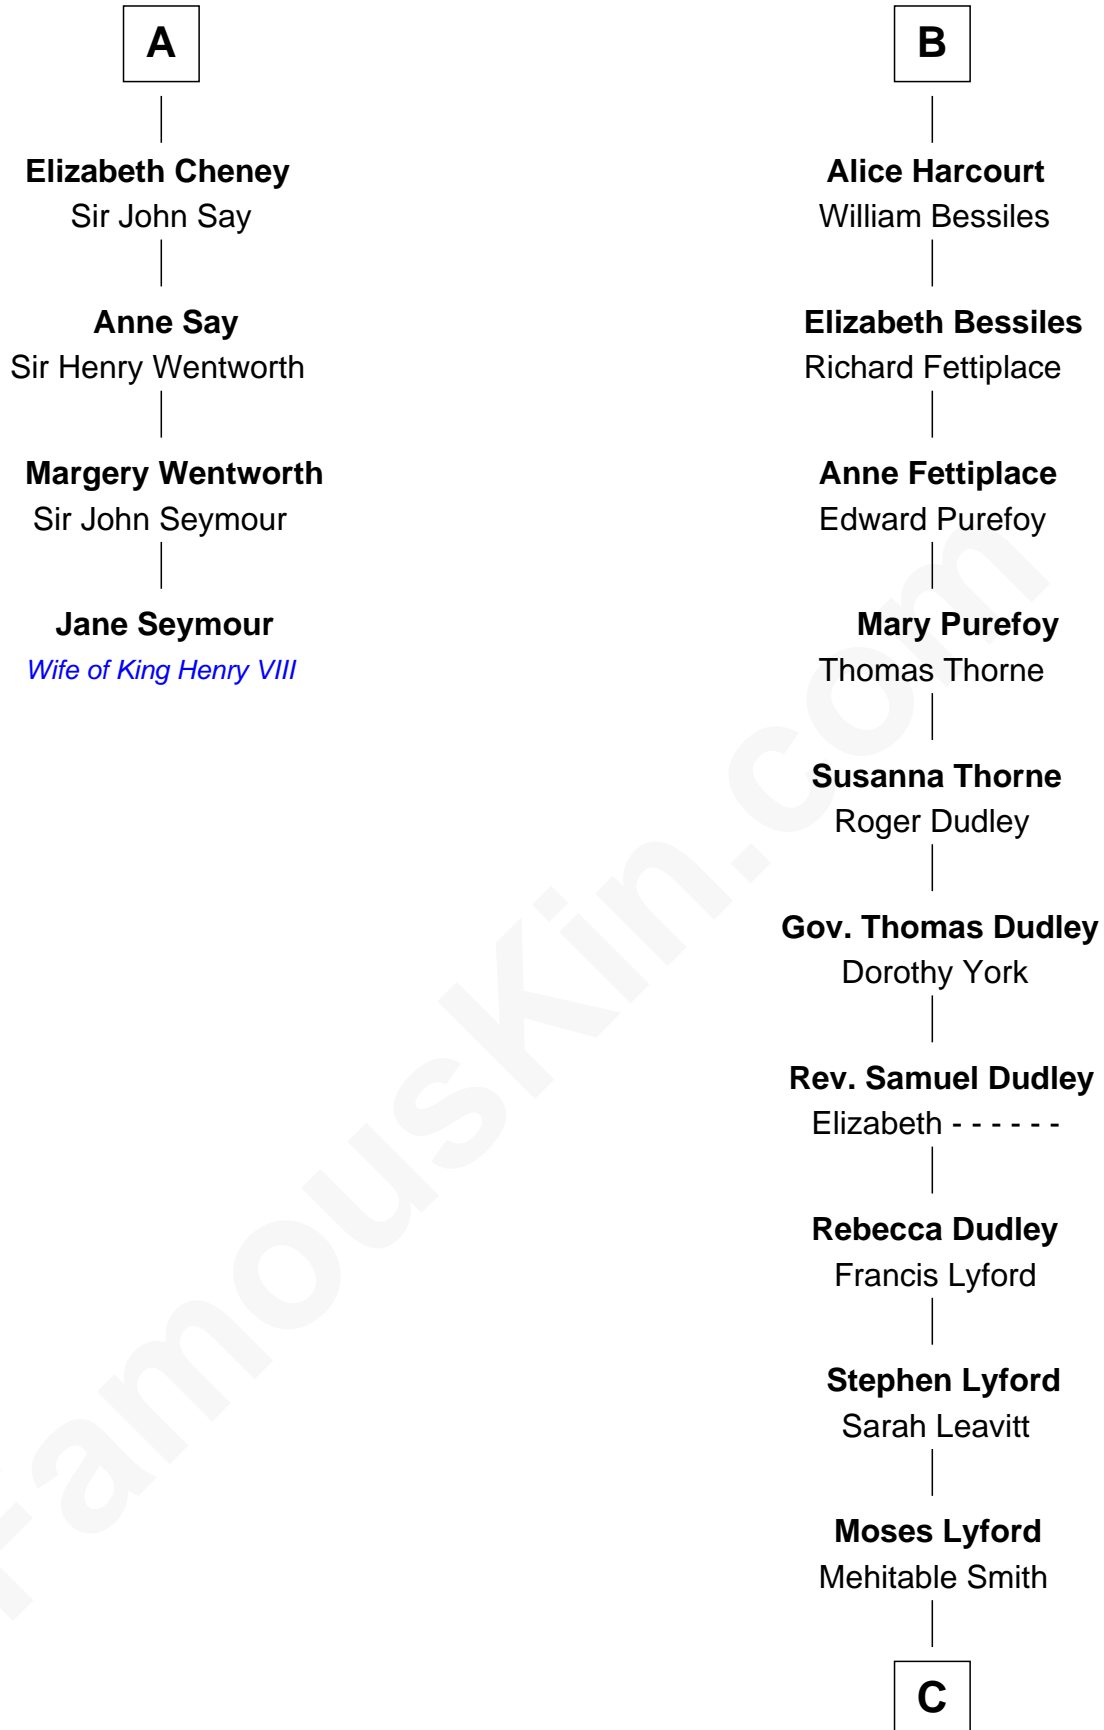

FamousKin.com Relationship Chart of

Jane Seymour

3rd Wife of King Henry VIII

10th cousin 10 times removed of

Milton Bradley

Founder, Milton Bradley Company

Sir William de Hastings

Margaret le Bigod

Sir William de Harcourt

Sir Richard de Harcourt

Margaret Beke

Sir John de Harcourt

Eleanor la Zouche

Sir William de Harcourt

Joan de Grey

Sir Thomas Harcourt

Maud Grey

Sir Thomas Harcourt

Jane Fraunceys

Sir Richard Harcourt

Edith St. Clair

B

C

Oliver Smith Lyford

Elizabeth Johnson

Dudley Lyford

Betsy Smith

Fanny Lyford

Lewis Bradley

Milton Bradley

Founder, Milton Bradley Company

FamousKin.com