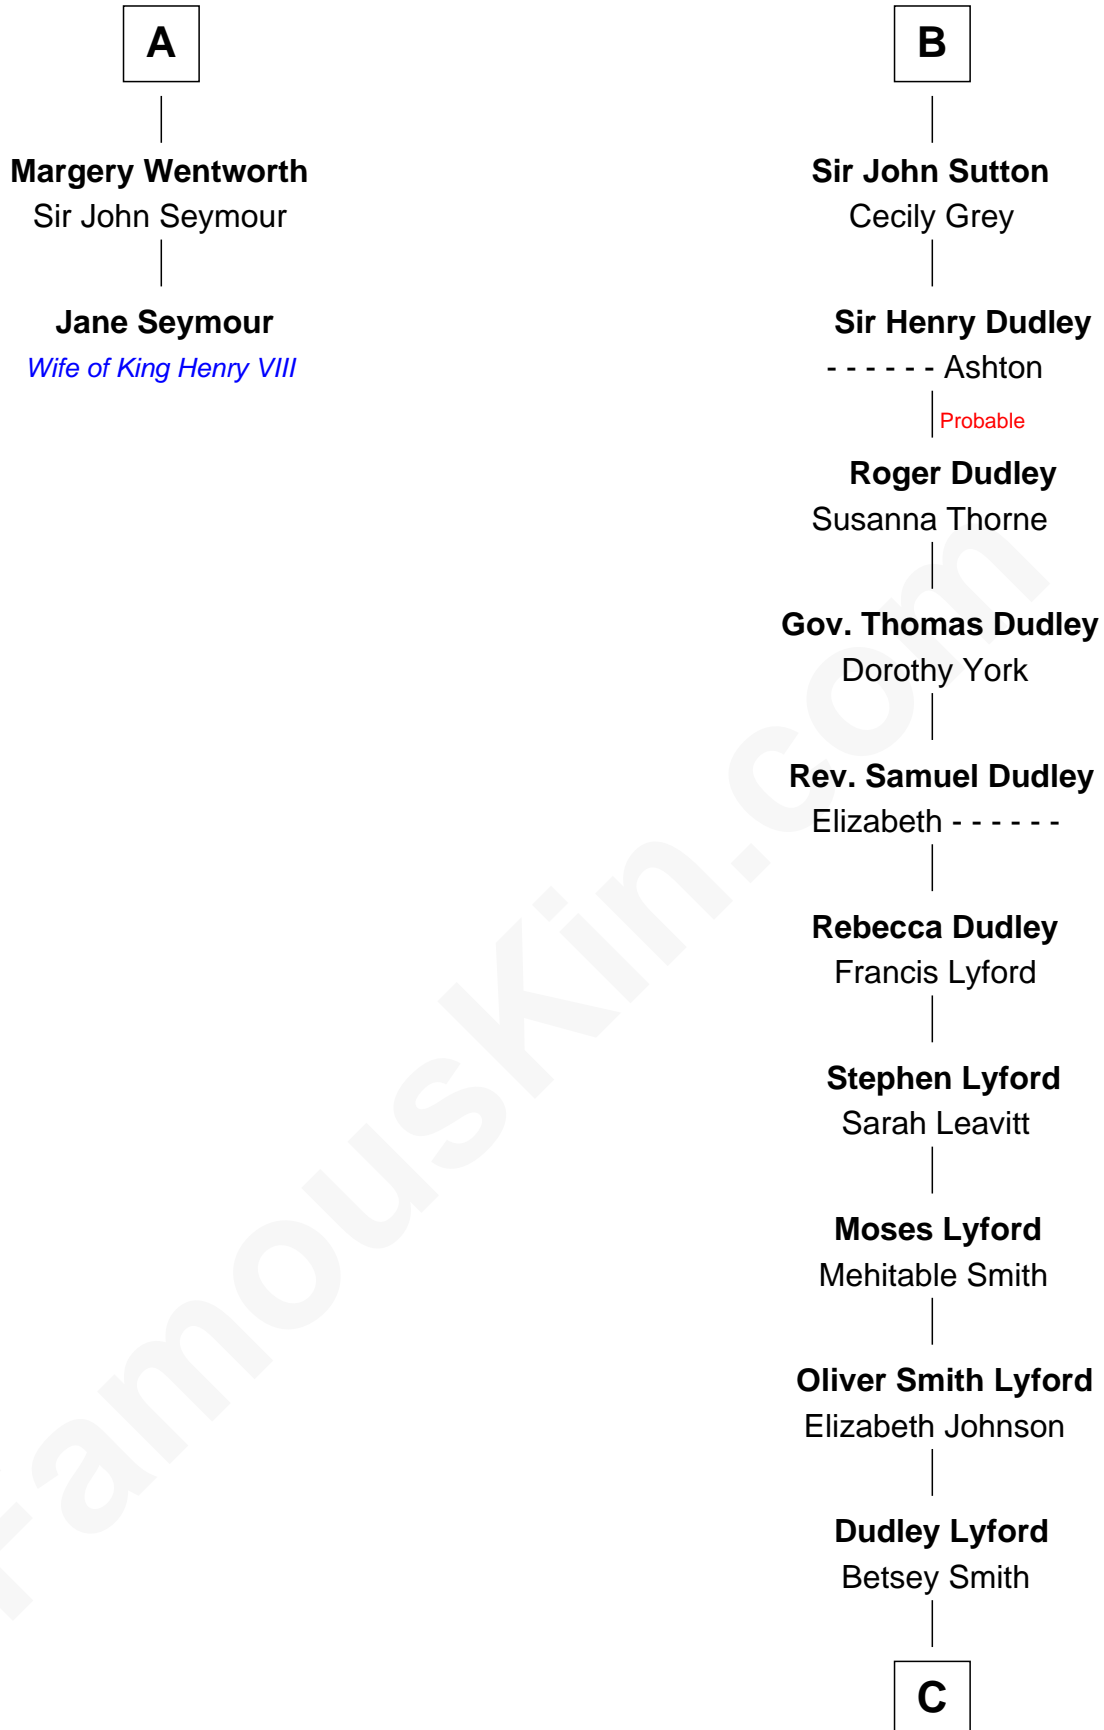

# FamousKin.com Relationship Chart of

**Jane Seymour**

*3rd Wife of King Henry VIII*

8th cousin 10 times removed of

**Milton Bradley**

*Founder, Milton Bradley Company*

**Sir James de Audley**

Ela Longespee

Sir Thomas Strangeways

**Joan Strangeways**

Sir William Willoughby

**Cecily Willoughby**

Sir Edward Sutton

**B**

**C**

|  
**Fanny Lyford**