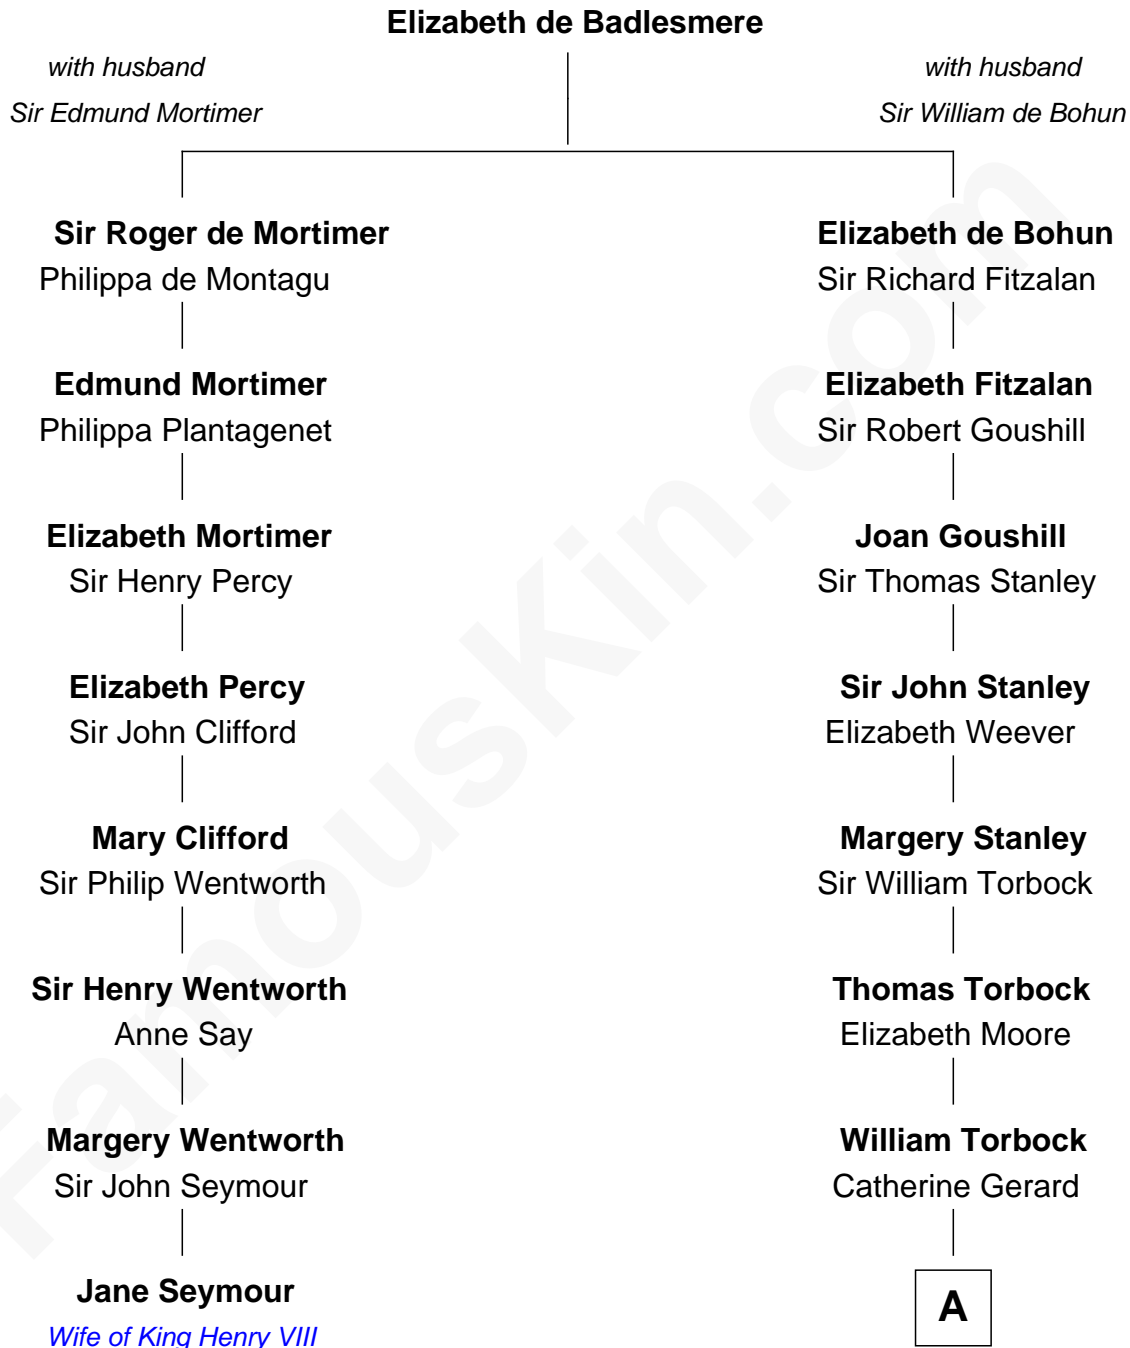

## Relationship Chart of

### Jane Seymour

3rd Wife of King Henry VIII

7th cousin 10 times removed of

**Juliette Gordon Low**

Founder of the Girl Scouts

**A**

**Margaret Torbock**

Oliver Mainwaring