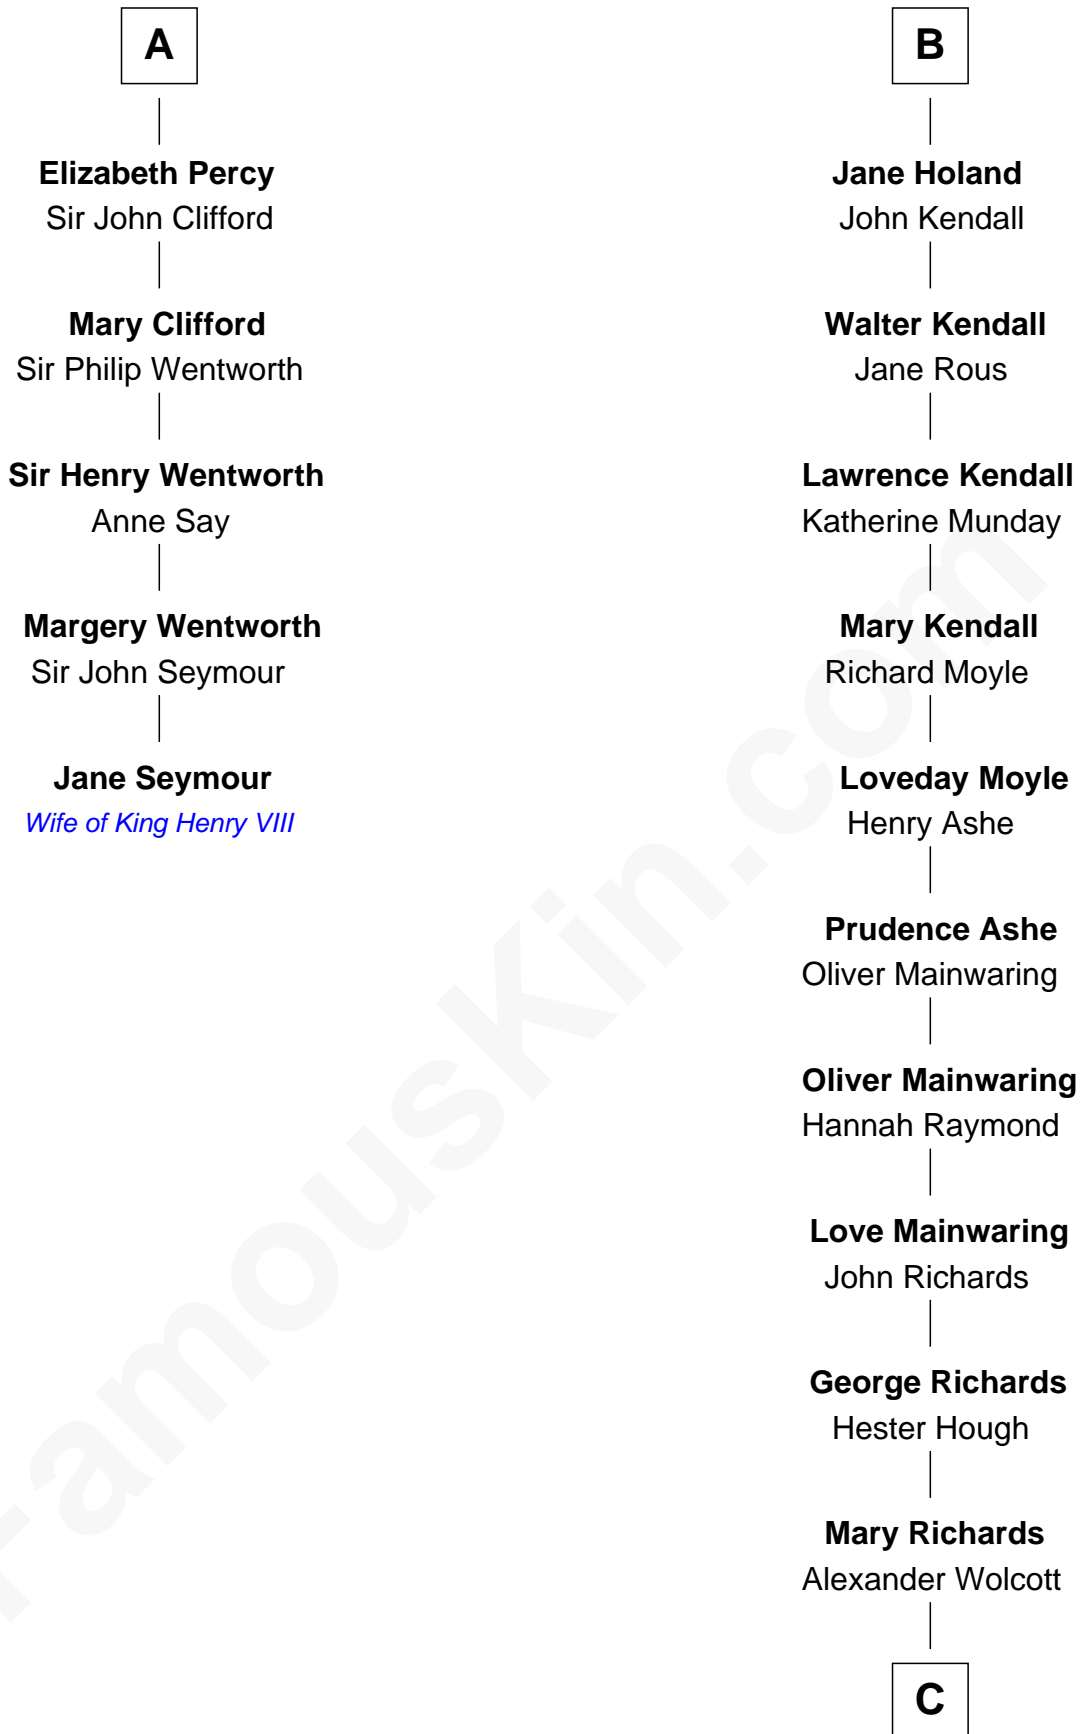

# FamousKin.com Relationship Chart of

**Jane Seymour**

*3rd Wife of King Henry VIII*

11th cousin 10 times removed of

**Juliette Gordon Low**

*Founder of the Girl Scouts*

**John de Brienne**  
Berenguela of Leon

**Margaret de Neville**  
Sir Henry Percy

**Sir Henry Percy**  
Elizabeth Mortimer

**A**

**Louis of Acre**  
Agnes de Beaumont

**Henry de Beaumont**  
Alice Comyn

**Isabella de Beaumont**  
Henry of Lancaster

**Blanche of Lancaster**  
John of Gaunt

**Elizabeth of Lancaster**  
John de Holand

**John Holand**  
-----

**Robert Holand**  
Margaret -----

**B**

**C**

**Alexander Wolcott**

Frances Burbank