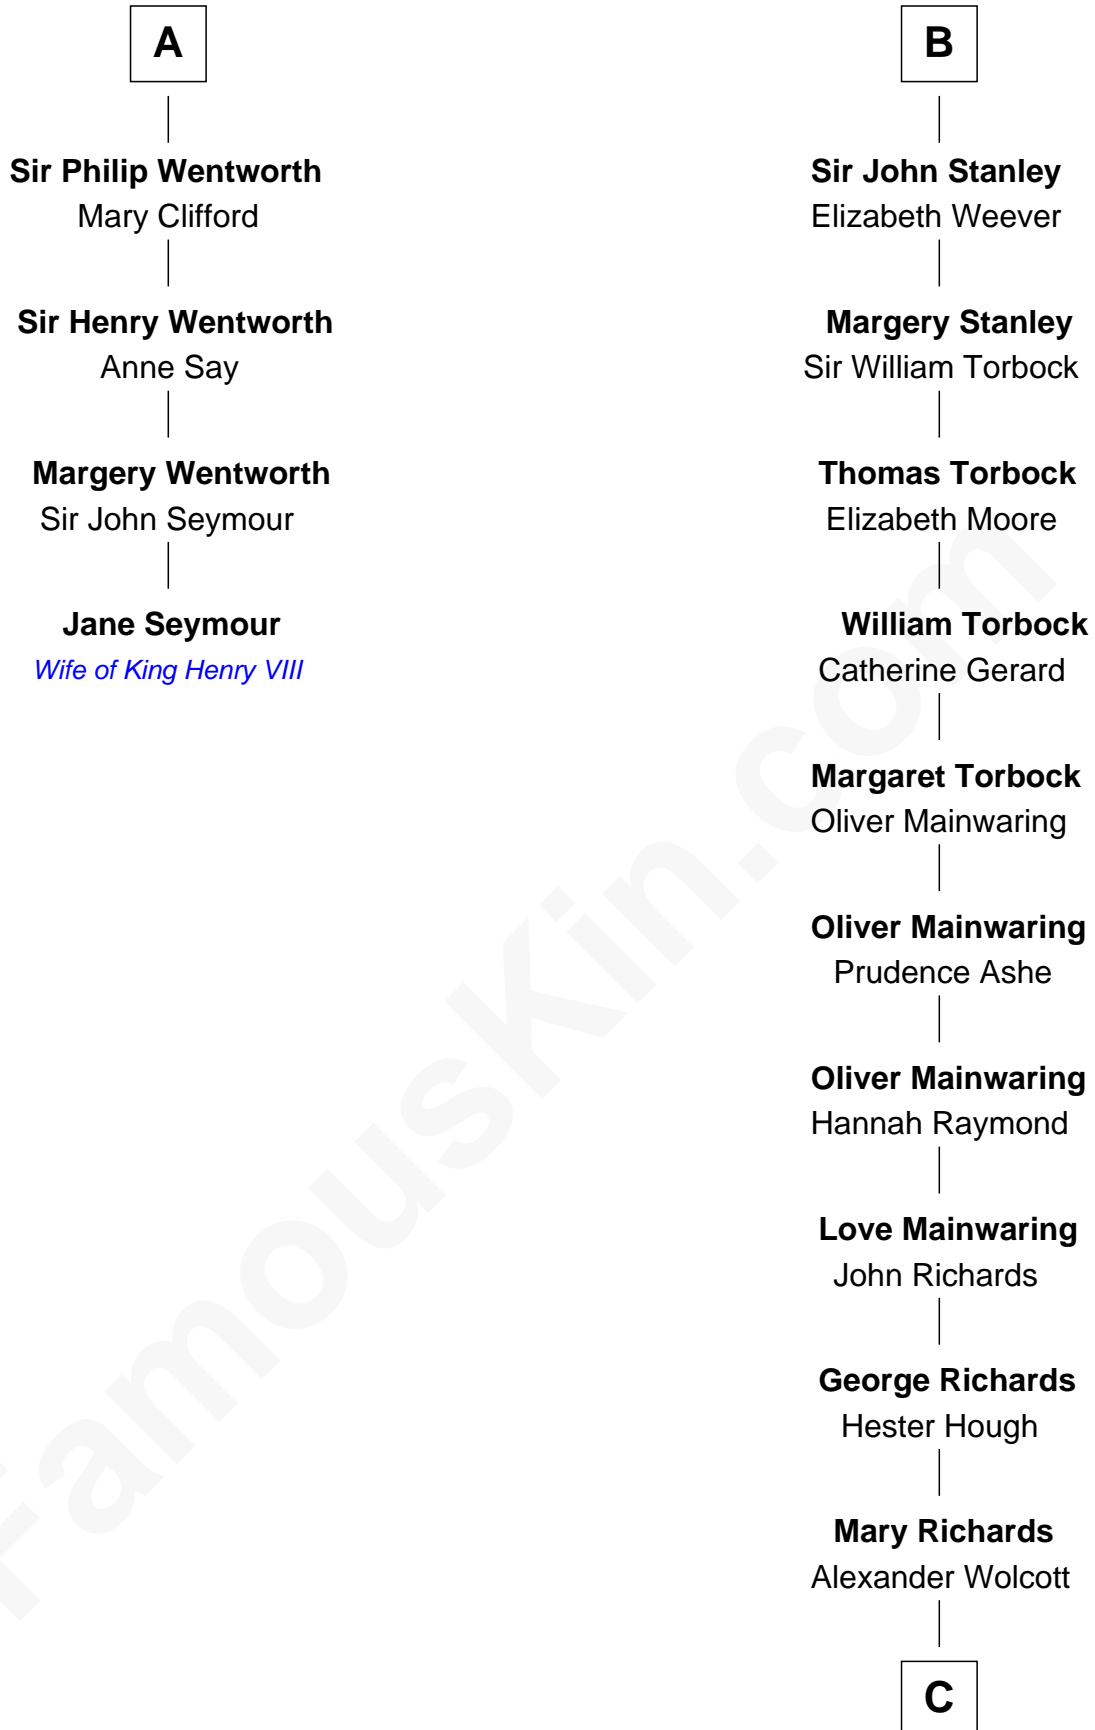

FamousKin.com Relationship Chart of

Jane Seymour

3rd Wife of King Henry VIII

10th cousin 11 times removed of

Juliette Gordon Low

Founder of the Girl Scouts

William de Braiose

Eva Marshal

C

Alexander Wolcott

Frances Burbank

Frances Wolcott

Arthur William Magill

Juliette Augusta Magill

John Harris Kinzie

Eleanor Lytle Kinzie