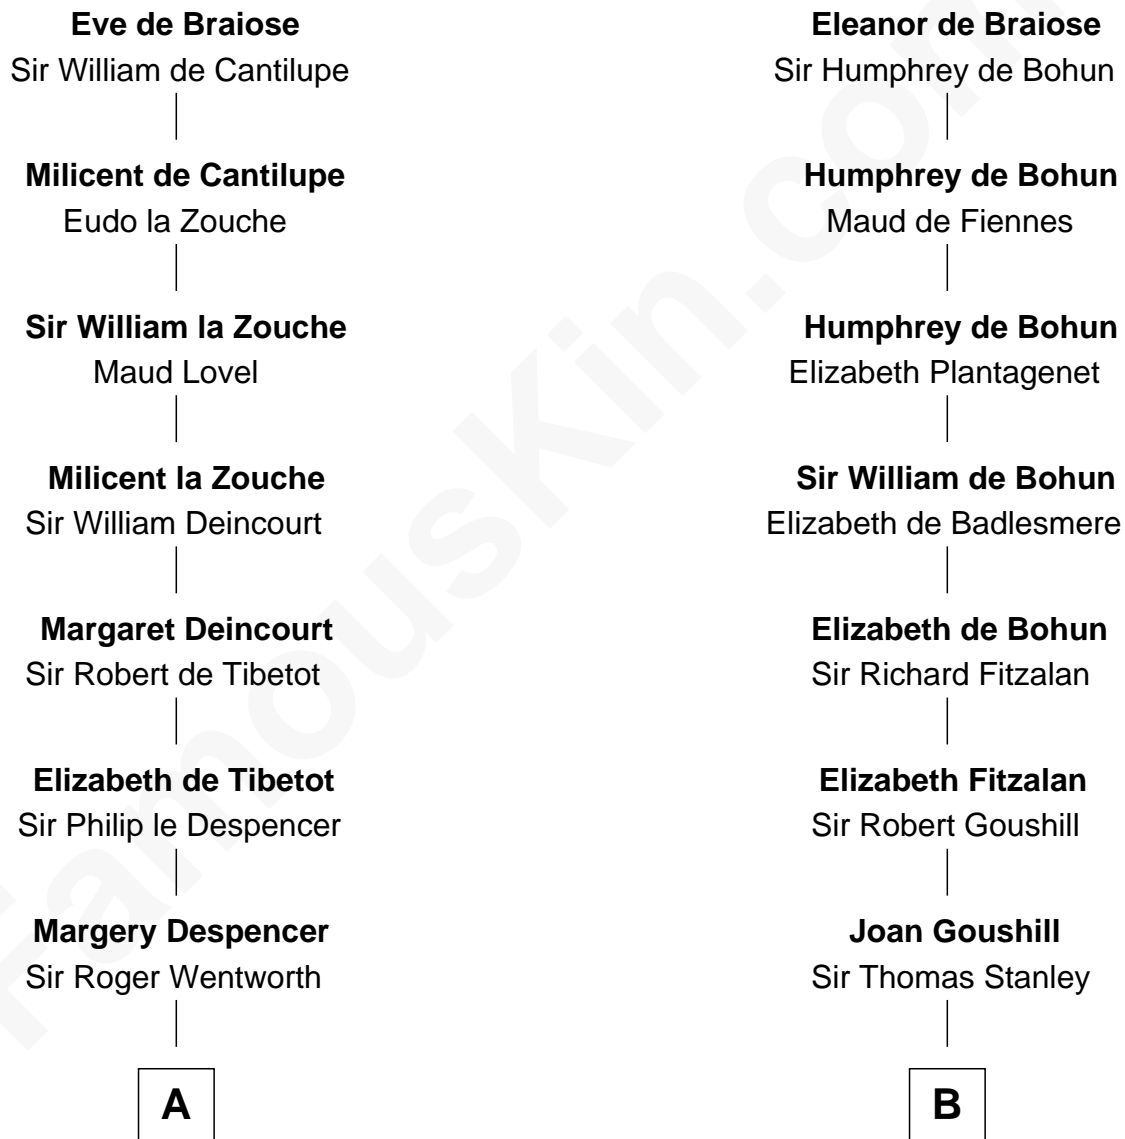

FamousKin.com Relationship Chart of

Jane Seymour

3rd Wife of King Henry VIII

10th cousin 11 times removed of

Juliette Gordon Low

Founder of the Girl Scouts

William de Braiose

Eva Marshal

C

Alexander Wolcott

Frances Burbank

Frances Wolcott

Arthur William Magill

Juliette Augusta Magill

John Harris Kinzie

Eleanor Lytle Kinzie