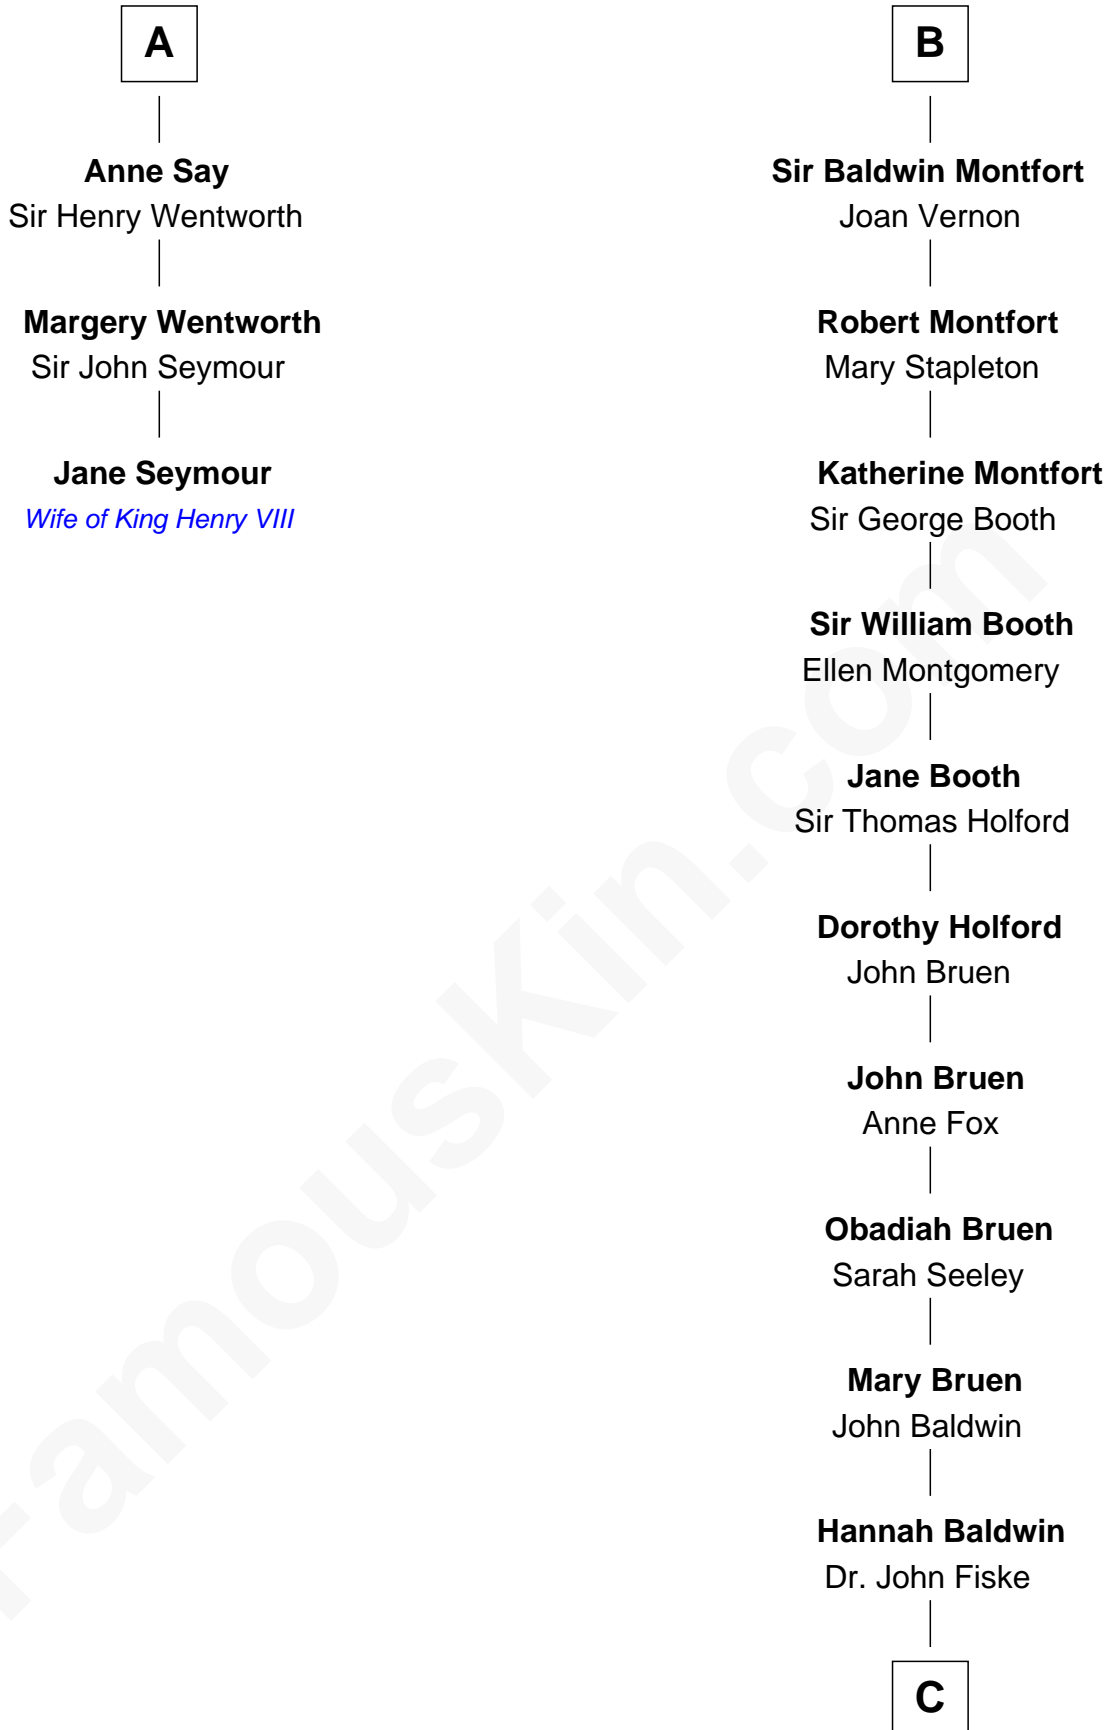

FamousKin.com Relationship Chart of

Jane Seymour

3rd Wife of King Henry VIII

9th cousin 12 times removed of

Stephen A. Douglas

Participated in Lincoln-Douglas Debates

Sir Humphrey de Bohun

Maud of Eu