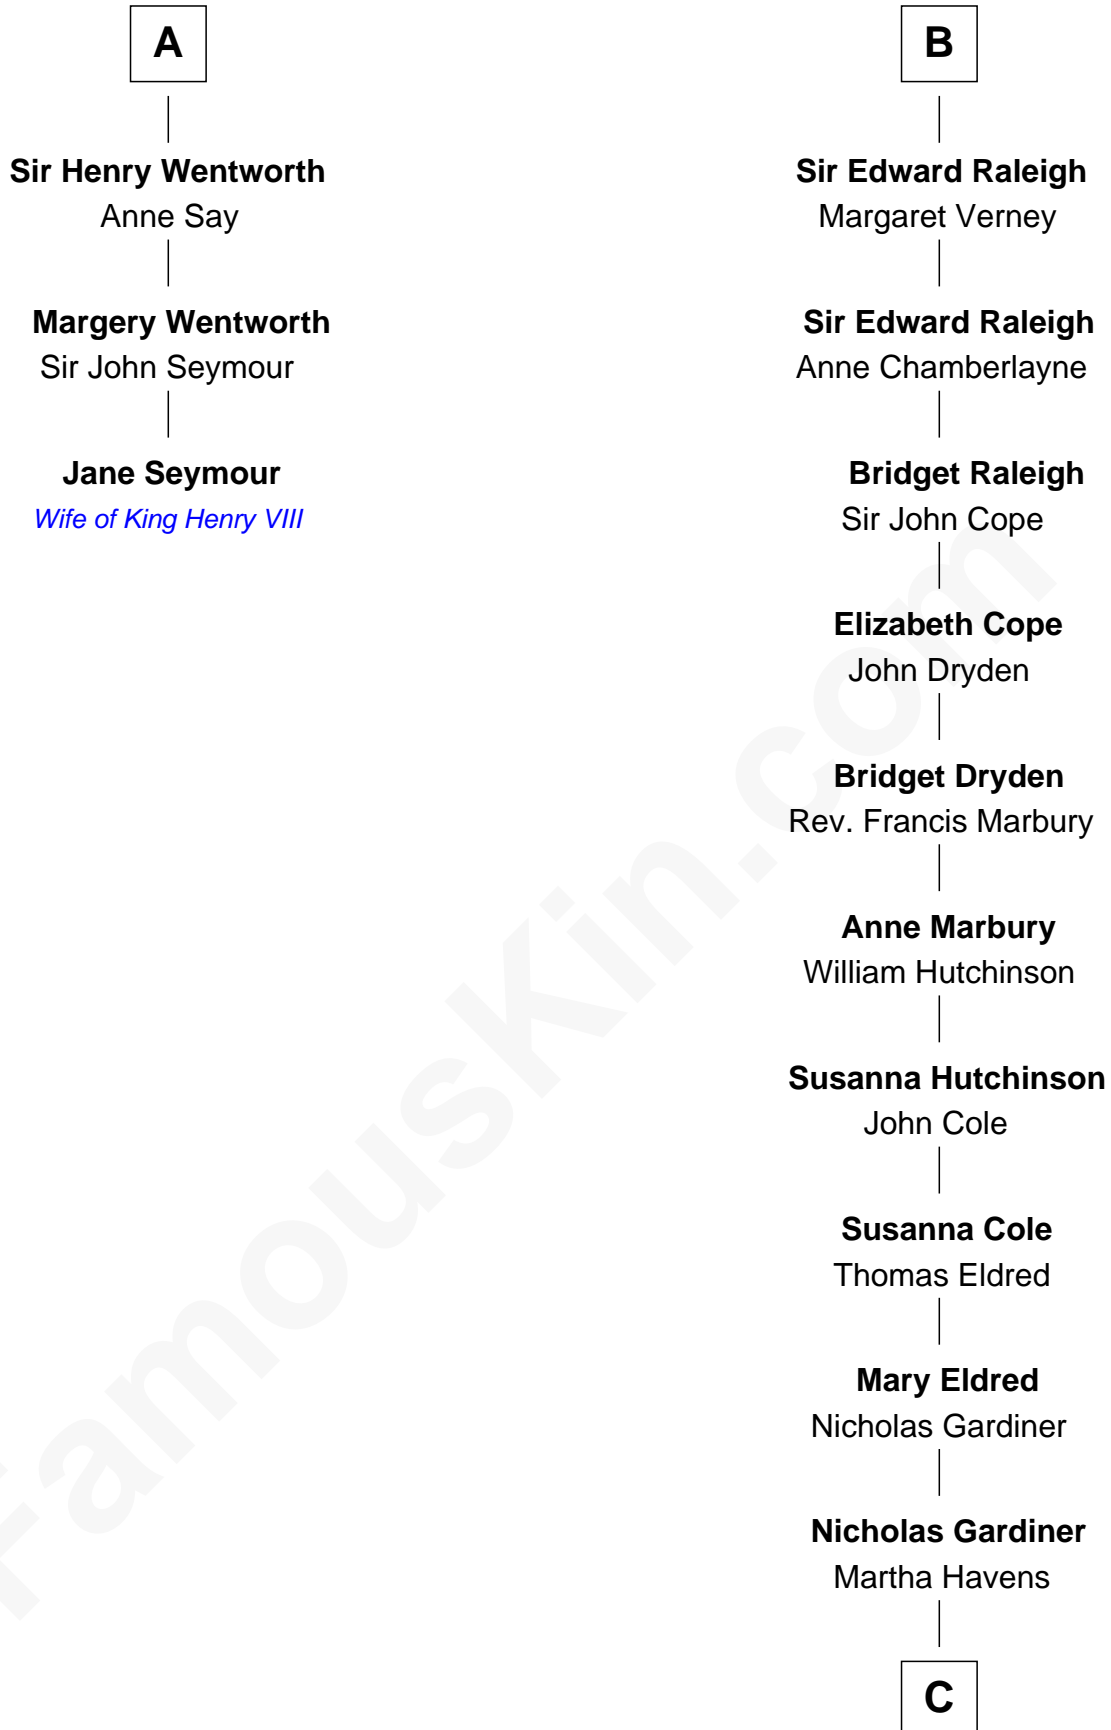

FamousKin.com Relationship Chart of

Jane Seymour

3rd Wife of King Henry VIII

9th cousin 11 times removed of

Stephen A. Douglas

Participated in Lincoln-Douglas Debates

C

Martha Gardiner