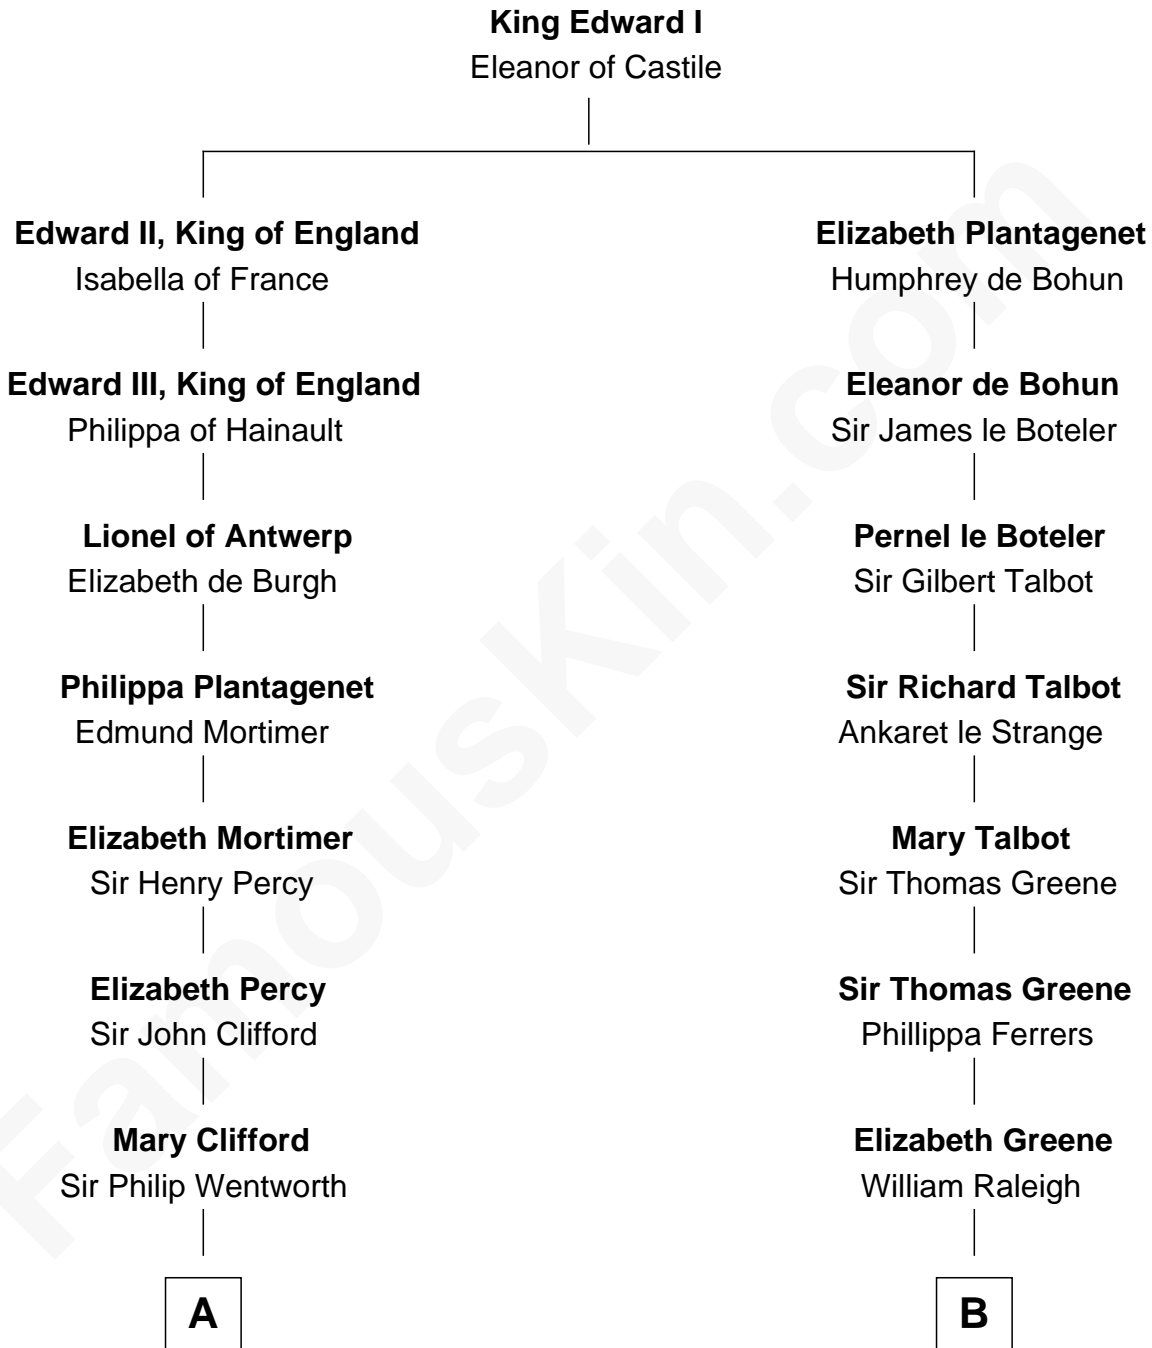

FamousKin.com Relationship Chart of

Jane Seymour

3rd Wife of King Henry VIII

9th cousin 11 times removed of

Stephen A. Douglas

Participated in Lincoln-Douglas Debates

C

Martha Gardiner

Stephen Arnold

Martha Arnold

Benajah Douglass

Dr. Stephen Arnold Douglass

Sarah Fiske

Stephen A. Douglas

[The Lincoln-Douglas Debates](#)

FamousKin.com