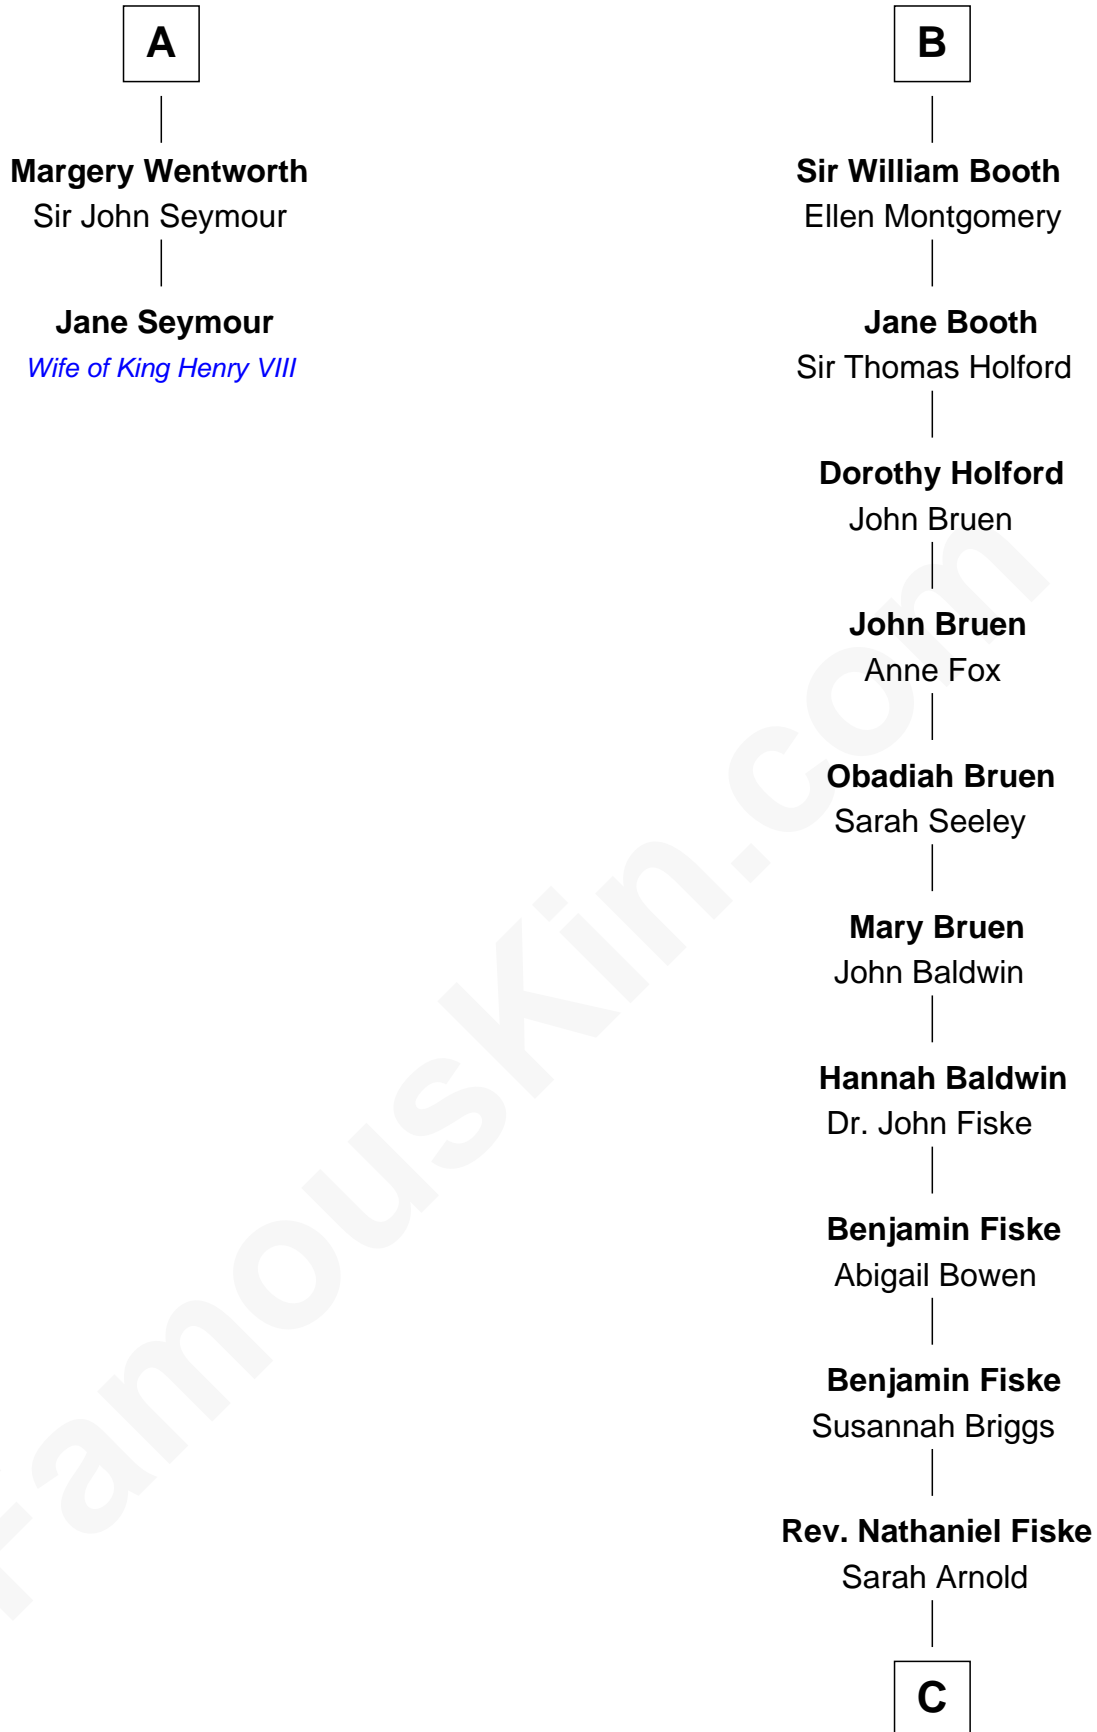

FamousKin.com Relationship Chart of

Jane Seymour

3rd Wife of King Henry VIII

8th cousin 10 times removed of

Stephen A. Douglas

Participated in Lincoln-Douglas Debates

C

Sarah Fiske