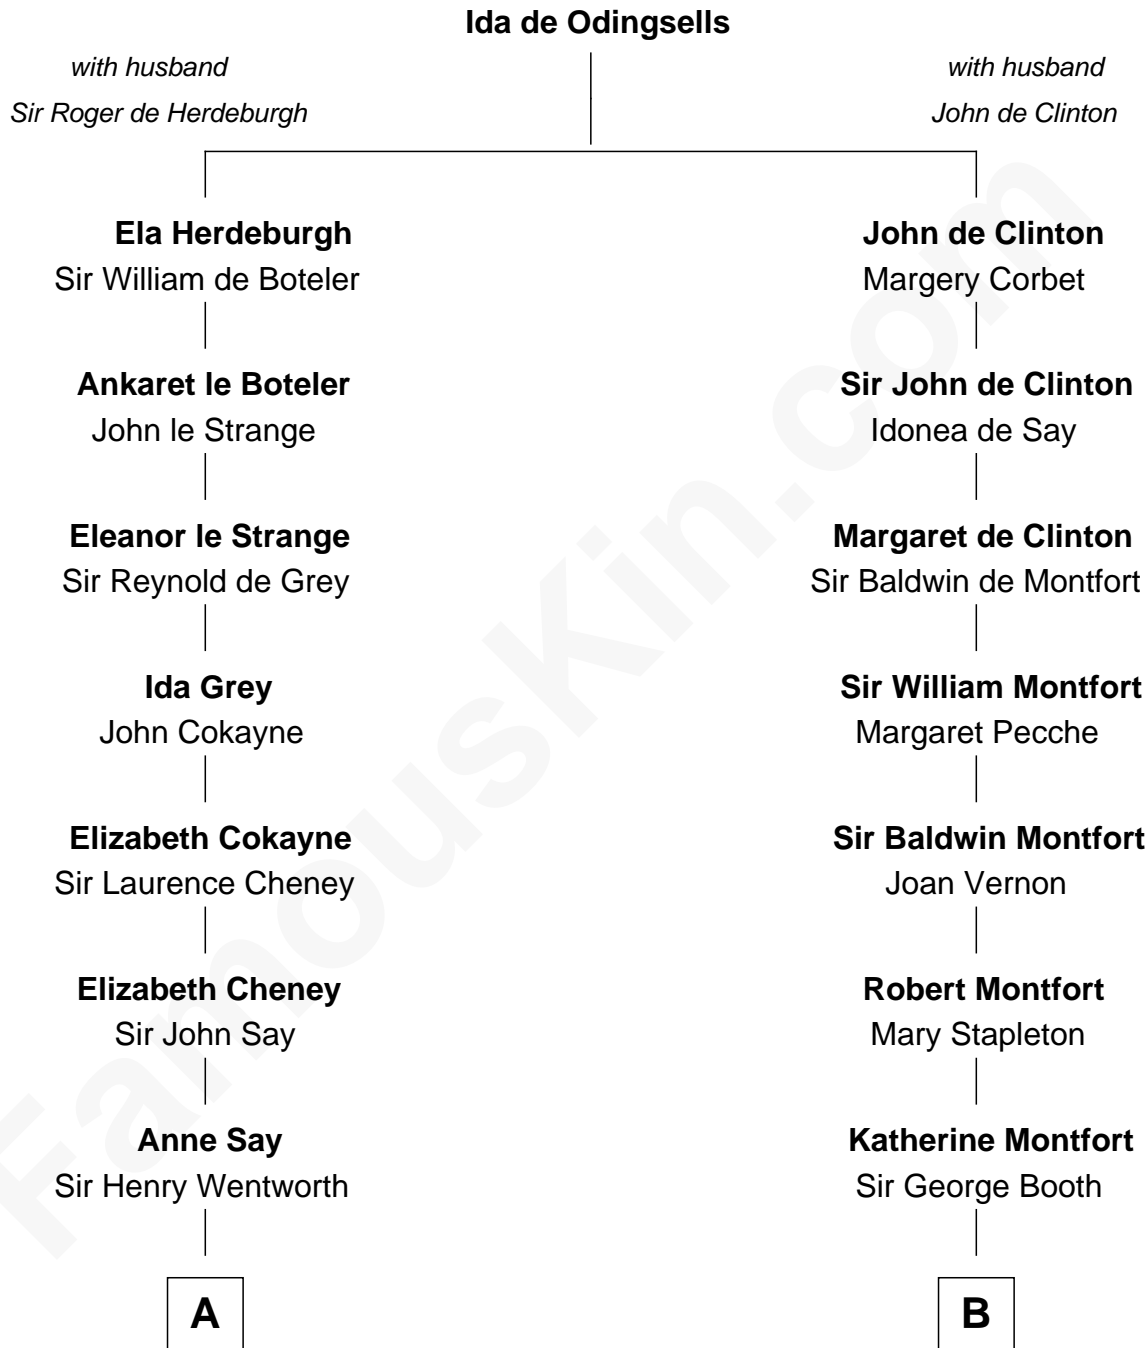

FamousKin.com Relationship Chart of

Jane Seymour

3rd Wife of King Henry VIII

8th cousin 10 times removed of

Stephen A. Douglas

Participated in Lincoln-Douglas Debates

C

Sarah Fiske