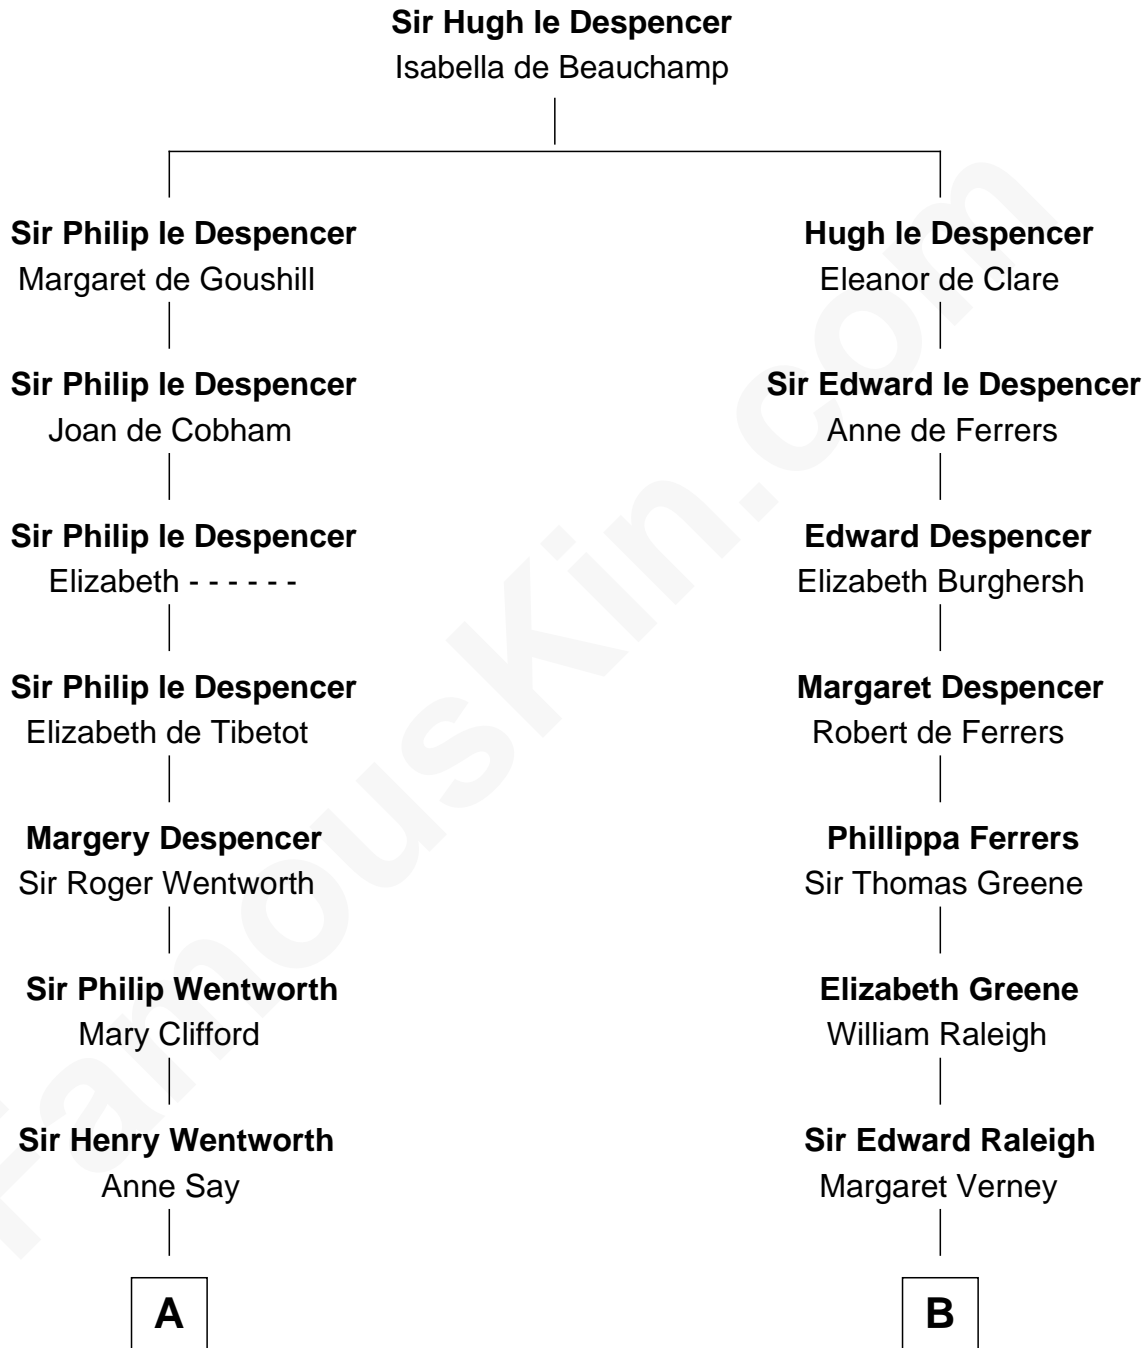

FamousKin.com

Relationship Chart of

Jane Seymour

3rd Wife of King Henry VIII

8th cousin 11 times removed of

Stephen A. Douglas

Participated in Lincoln-Douglas Debates

C

Martha Arnold
Benajah Douglass

Dr. Stephen Arnold Douglass
Sarah Fiske

Stephen A. Douglas
[The Lincoln-Douglas Debates](#)

FamousKin.com