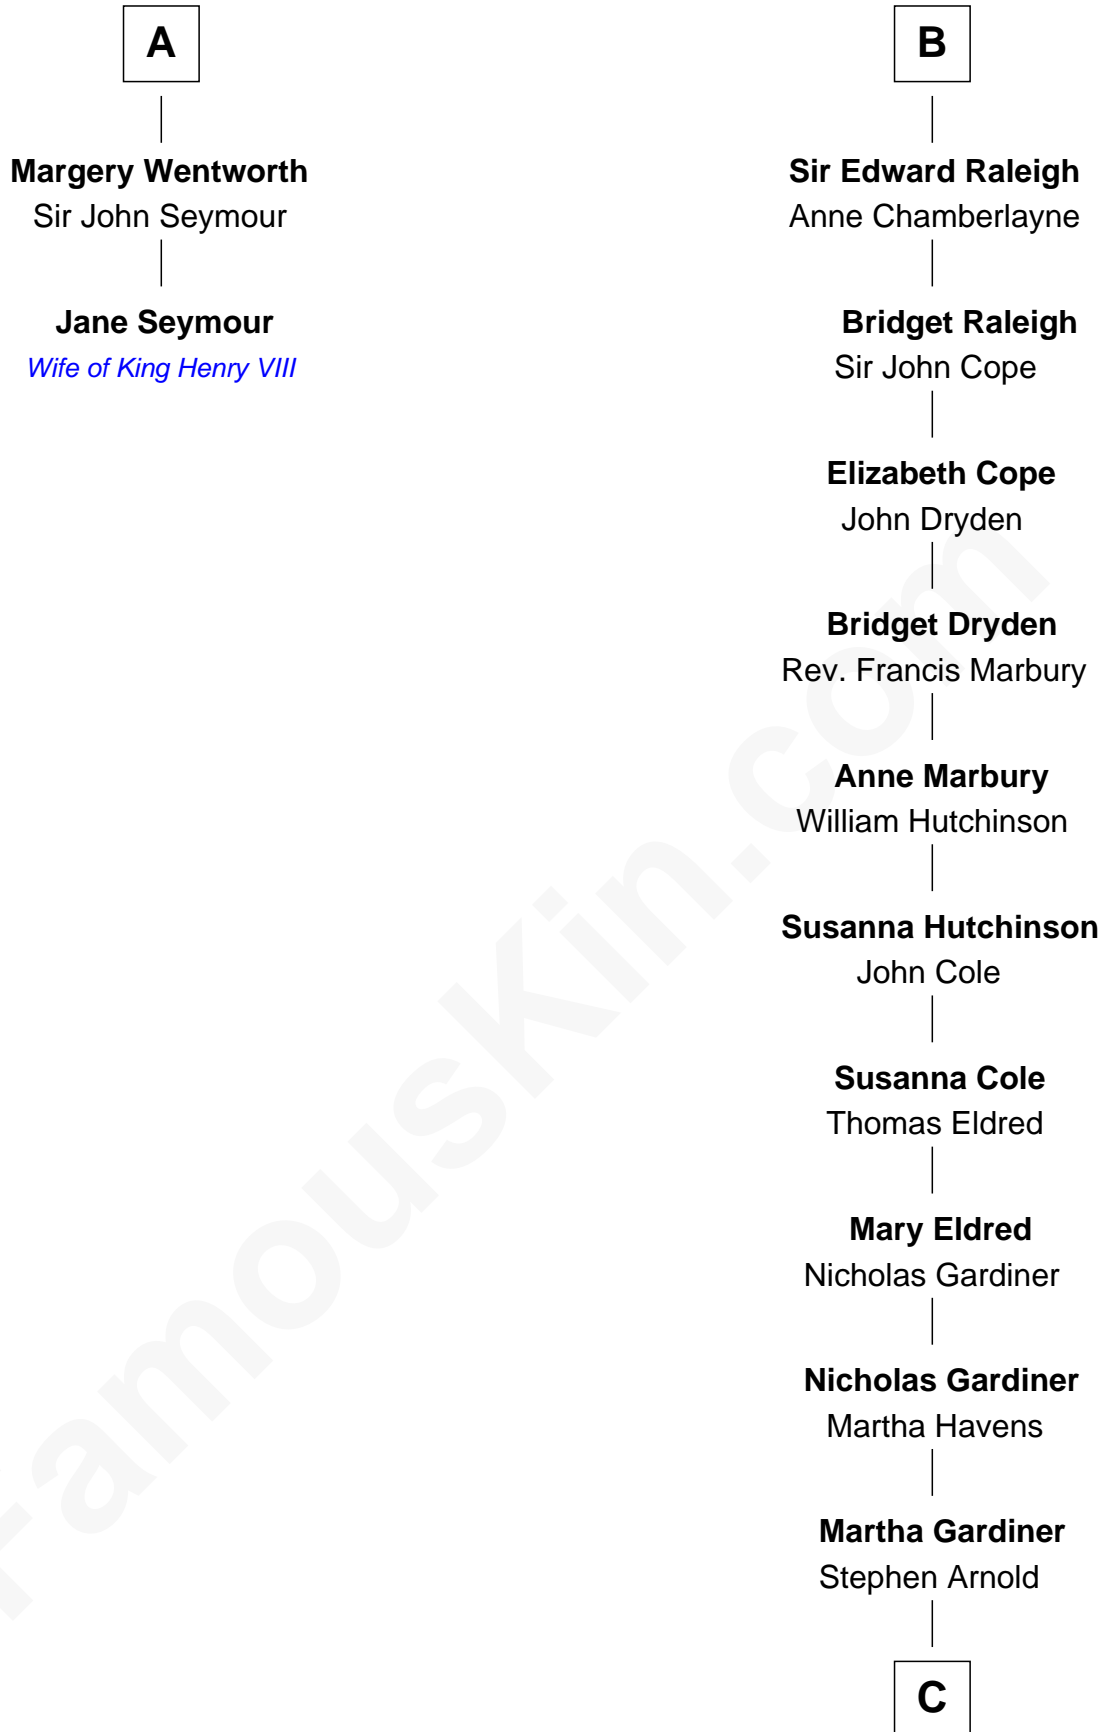

FamousKin.com

Relationship Chart of

Jane Seymour

3rd Wife of King Henry VIII

8th cousin 11 times removed of

Stephen A. Douglas

Participated in Lincoln-Douglas Debates

C