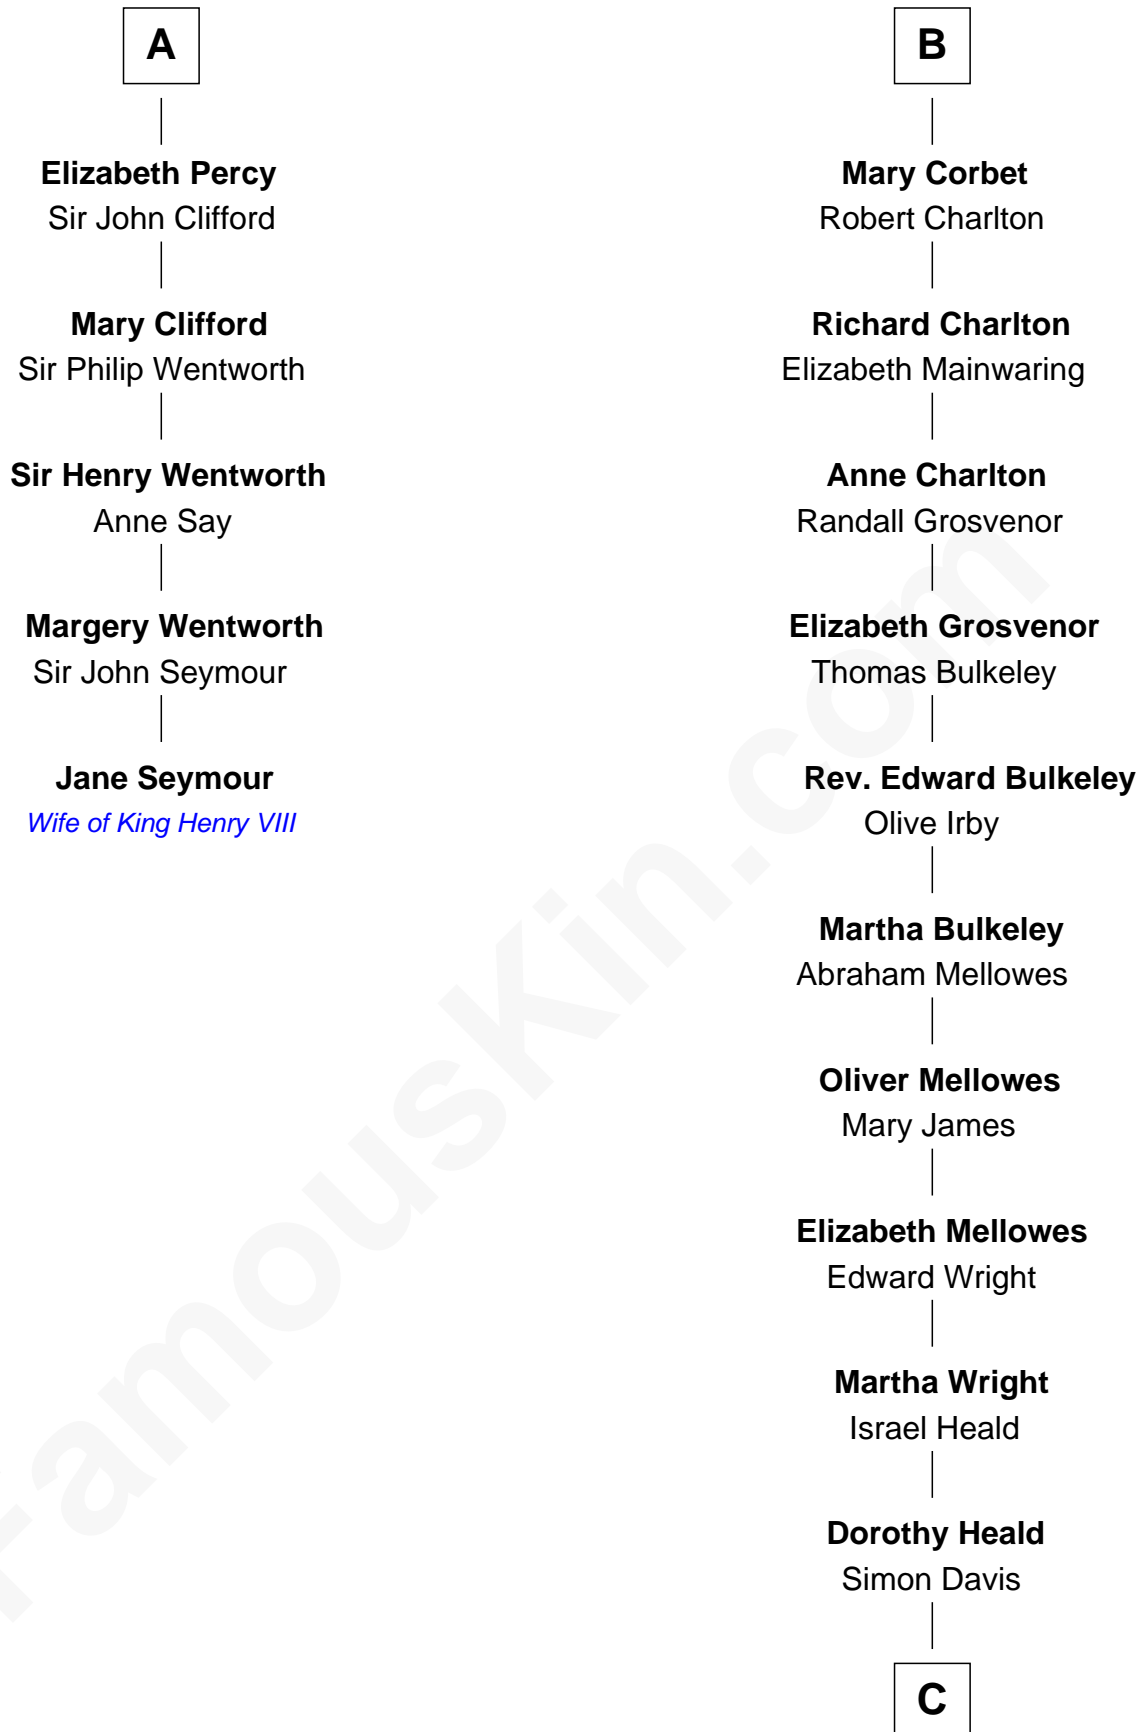

# FamousKin.com Relationship Chart of

**Jane Seymour**

*3rd Wife of King Henry VIII*

11th cousin 10 times removed of

**John Davis Long**

*32nd Governor of Massachusetts*

**C**

**Simon Davis**  
Hannah Gates

**David Davis**  
Abigail Brown

**Simon Davis**  
Persis Temple

**Julia Temple Davis**  
Zadoc Long

**John Davis Long**  
*32nd Governor of Massachusetts*