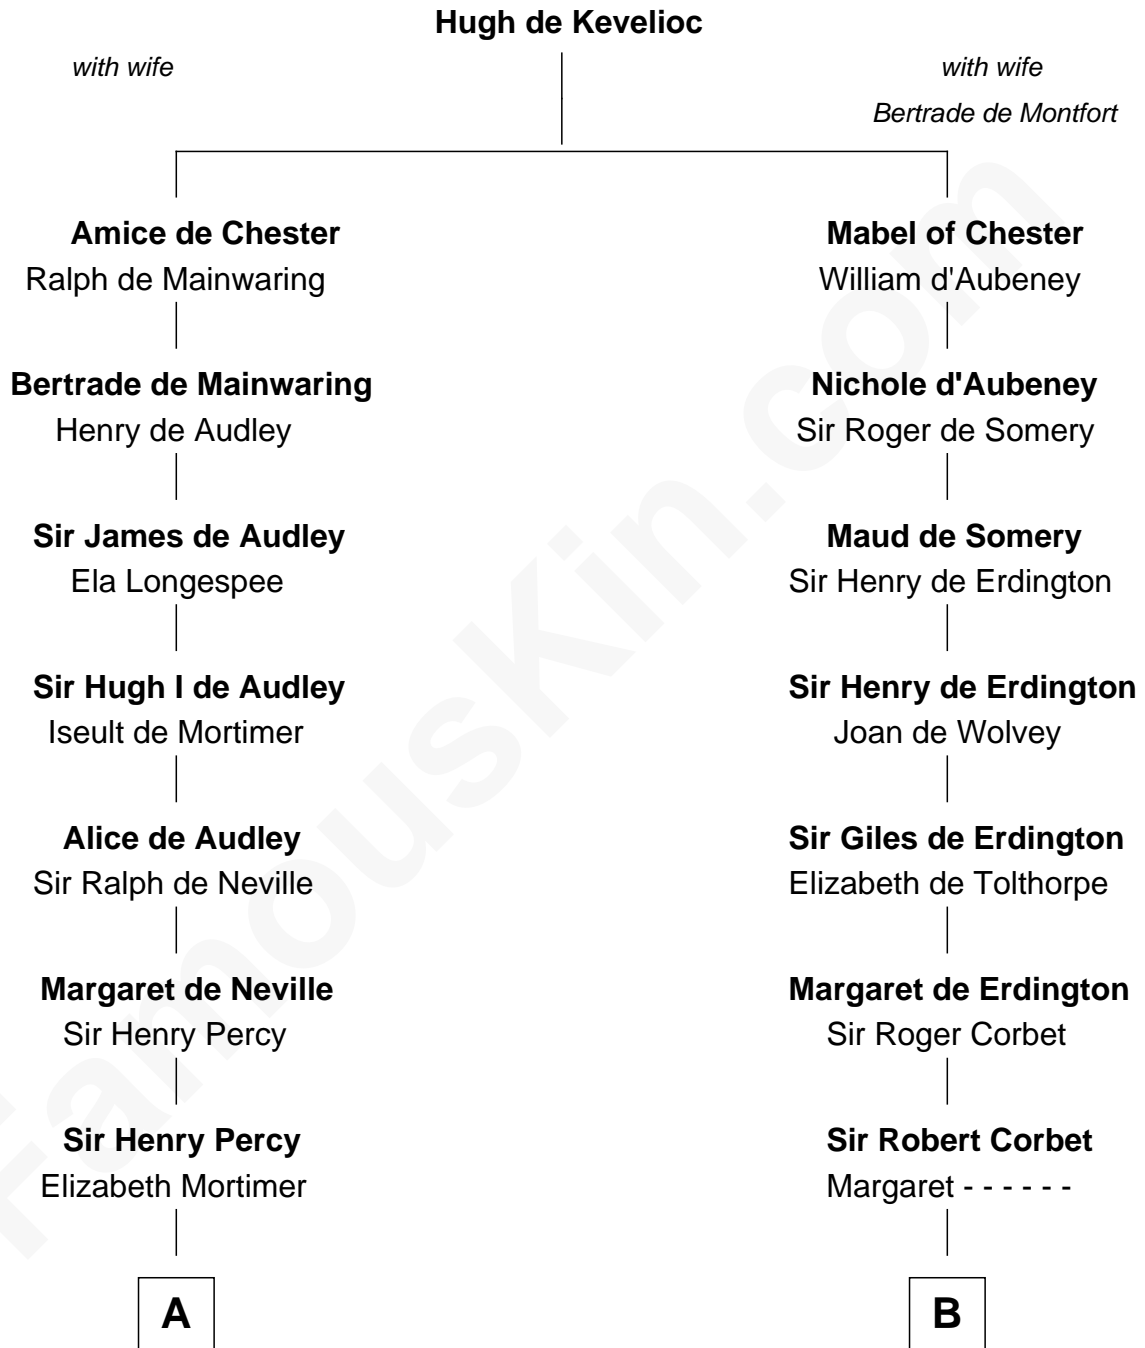

# FamousKin.com Relationship Chart of

**Jane Seymour**

*3rd Wife of King Henry VIII*

11th cousin 10 times removed of

**John Davis Long**

*32nd Governor of Massachusetts*

**C**

**Simon Davis**  
Hannah Gates

**David Davis**  
Abigail Brown

**Simon Davis**  
Persis Temple

**Julia Temple Davis**  
Zadoc Long

**John Davis Long**  
*32nd Governor of Massachusetts*