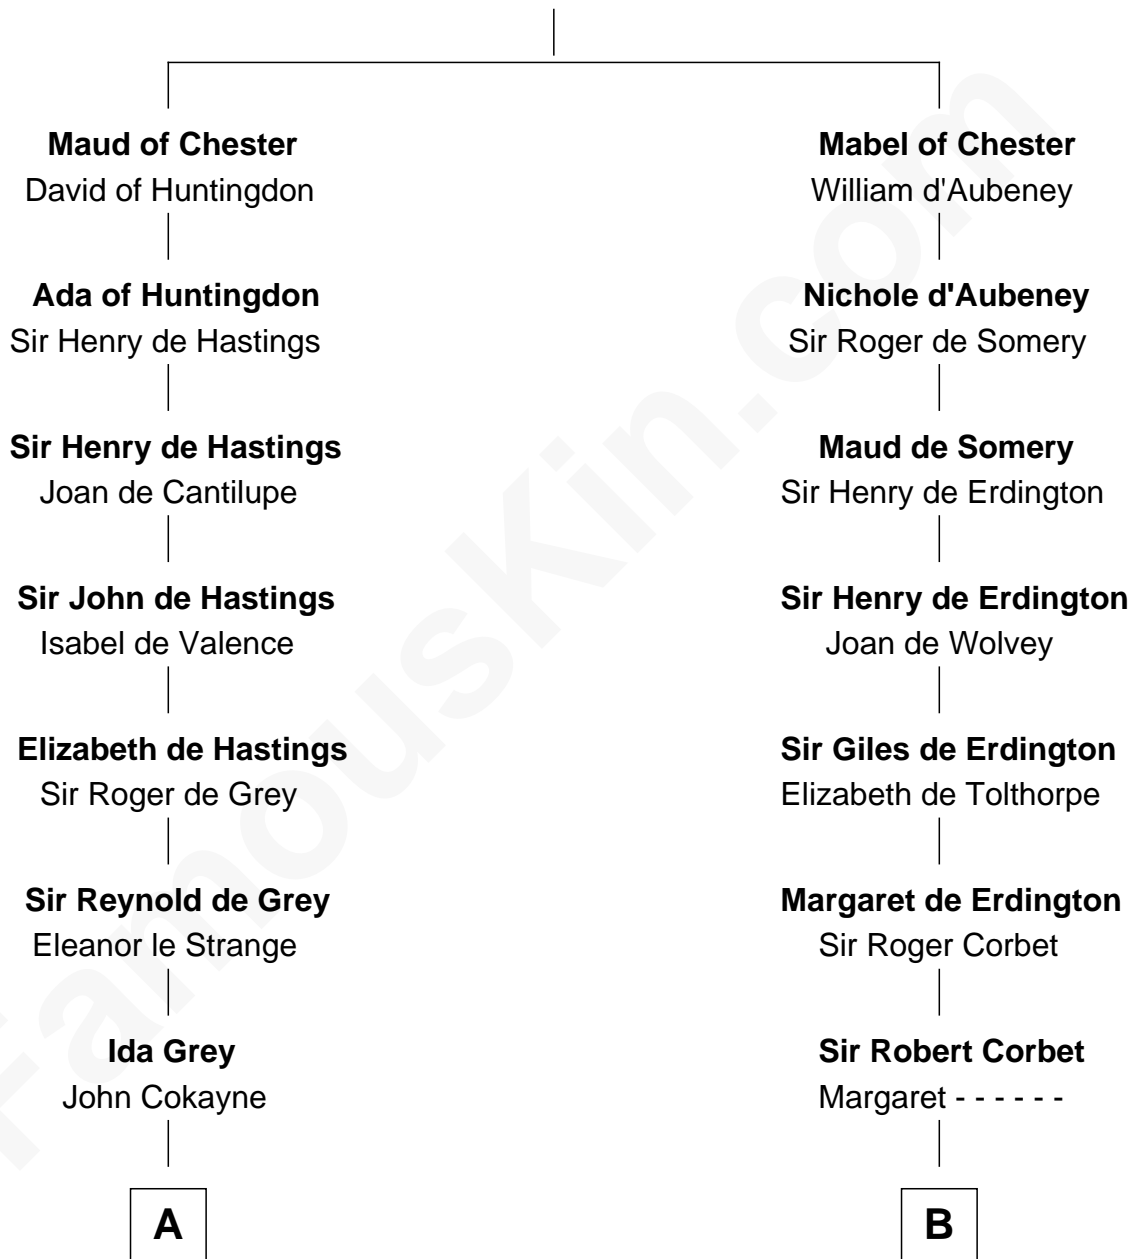

# FamousKin.com Relationship Chart of

**Jane Seymour**

*3rd Wife of King Henry VIII*

11th cousin 10 times removed of

**John Davis Long**

*32nd Governor of Massachusetts*

**Bertrade de Montfort**

Hugh de Kevelioc

**C**

Simon Davis  
Hannah Gates

David Davis  
Abigail Brown

Simon Davis  
Persis Temple

Julia Temple Davis  
Zadoc Long

John Davis Long  
*32nd Governor of Massachusetts*