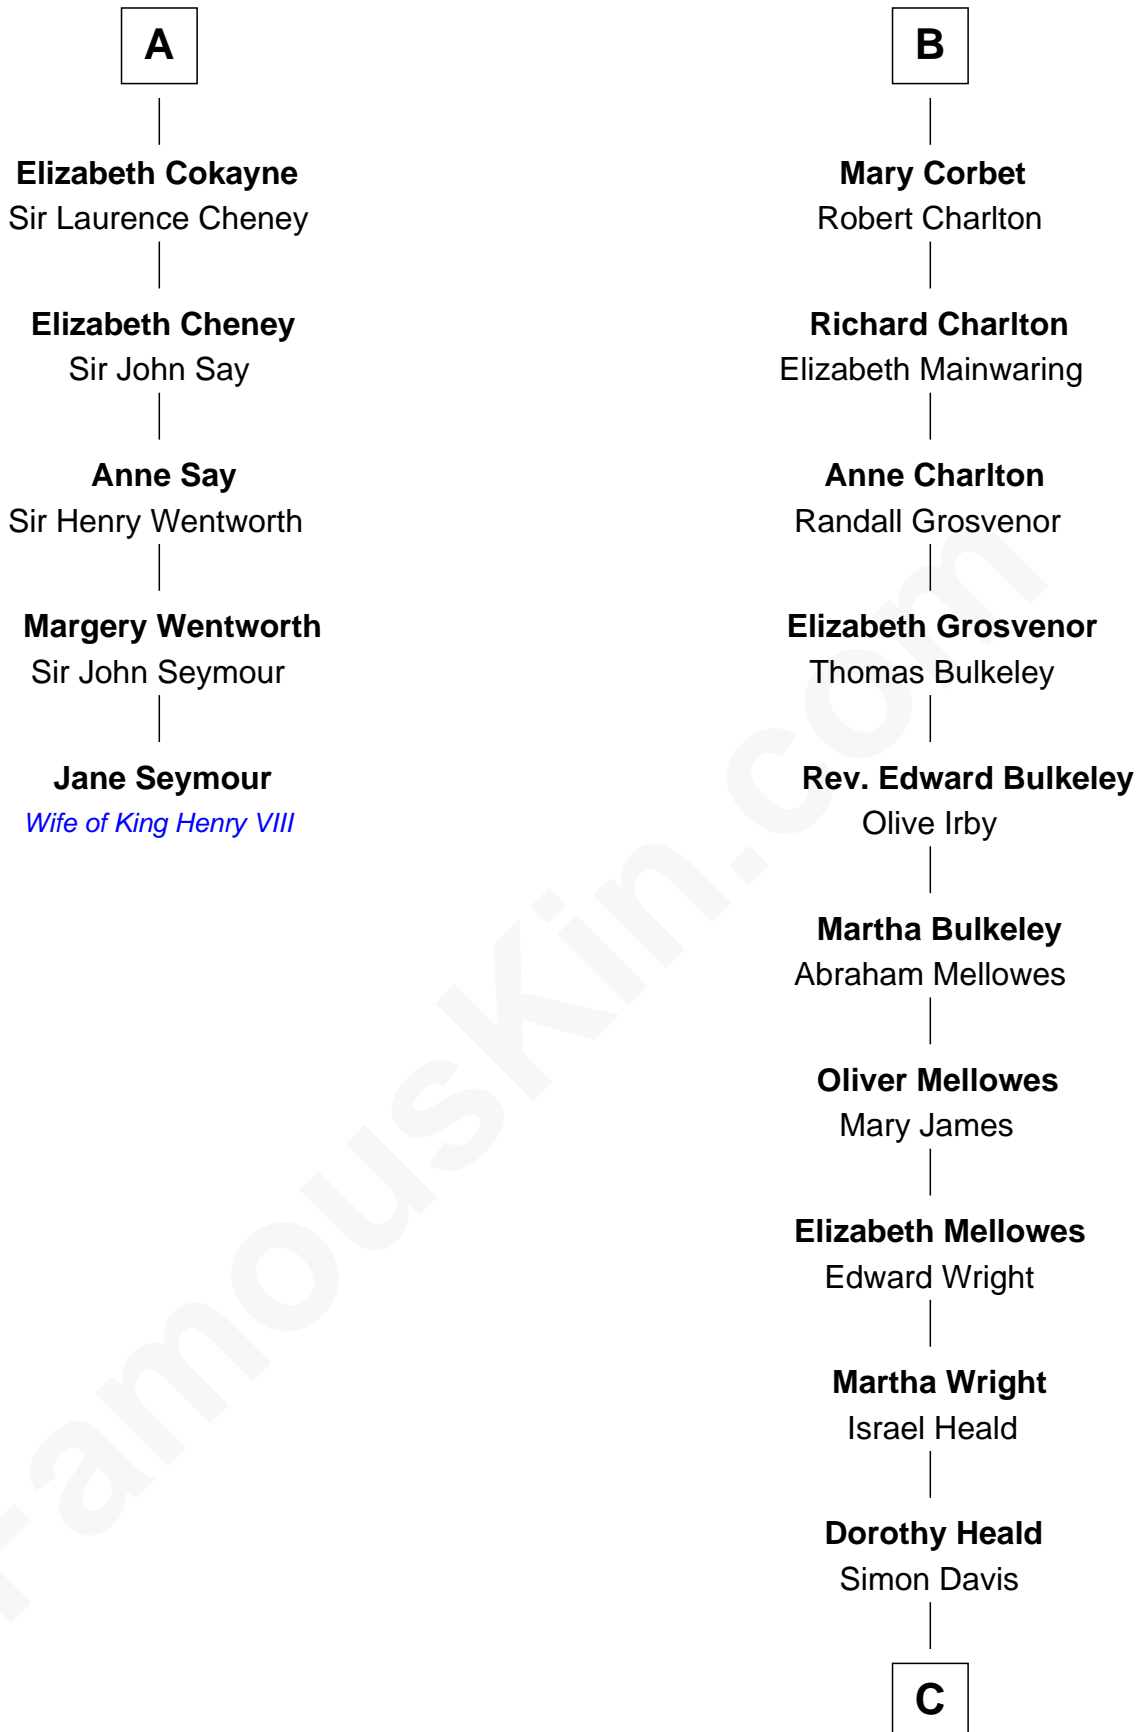

# FamousKin.com Relationship Chart of

**Jane Seymour**

*3rd Wife of King Henry VIII*

11th cousin 10 times removed of

**John Davis Long**

*32nd Governor of Massachusetts*

**Bertrade de Montfort**

Hugh de Kevelioc

**C**

Simon Davis  
Hannah Gates

David Davis  
Abigail Brown

Simon Davis  
Persis Temple

Julia Temple Davis  
Zadoc Long

John Davis Long  
*32nd Governor of Massachusetts*