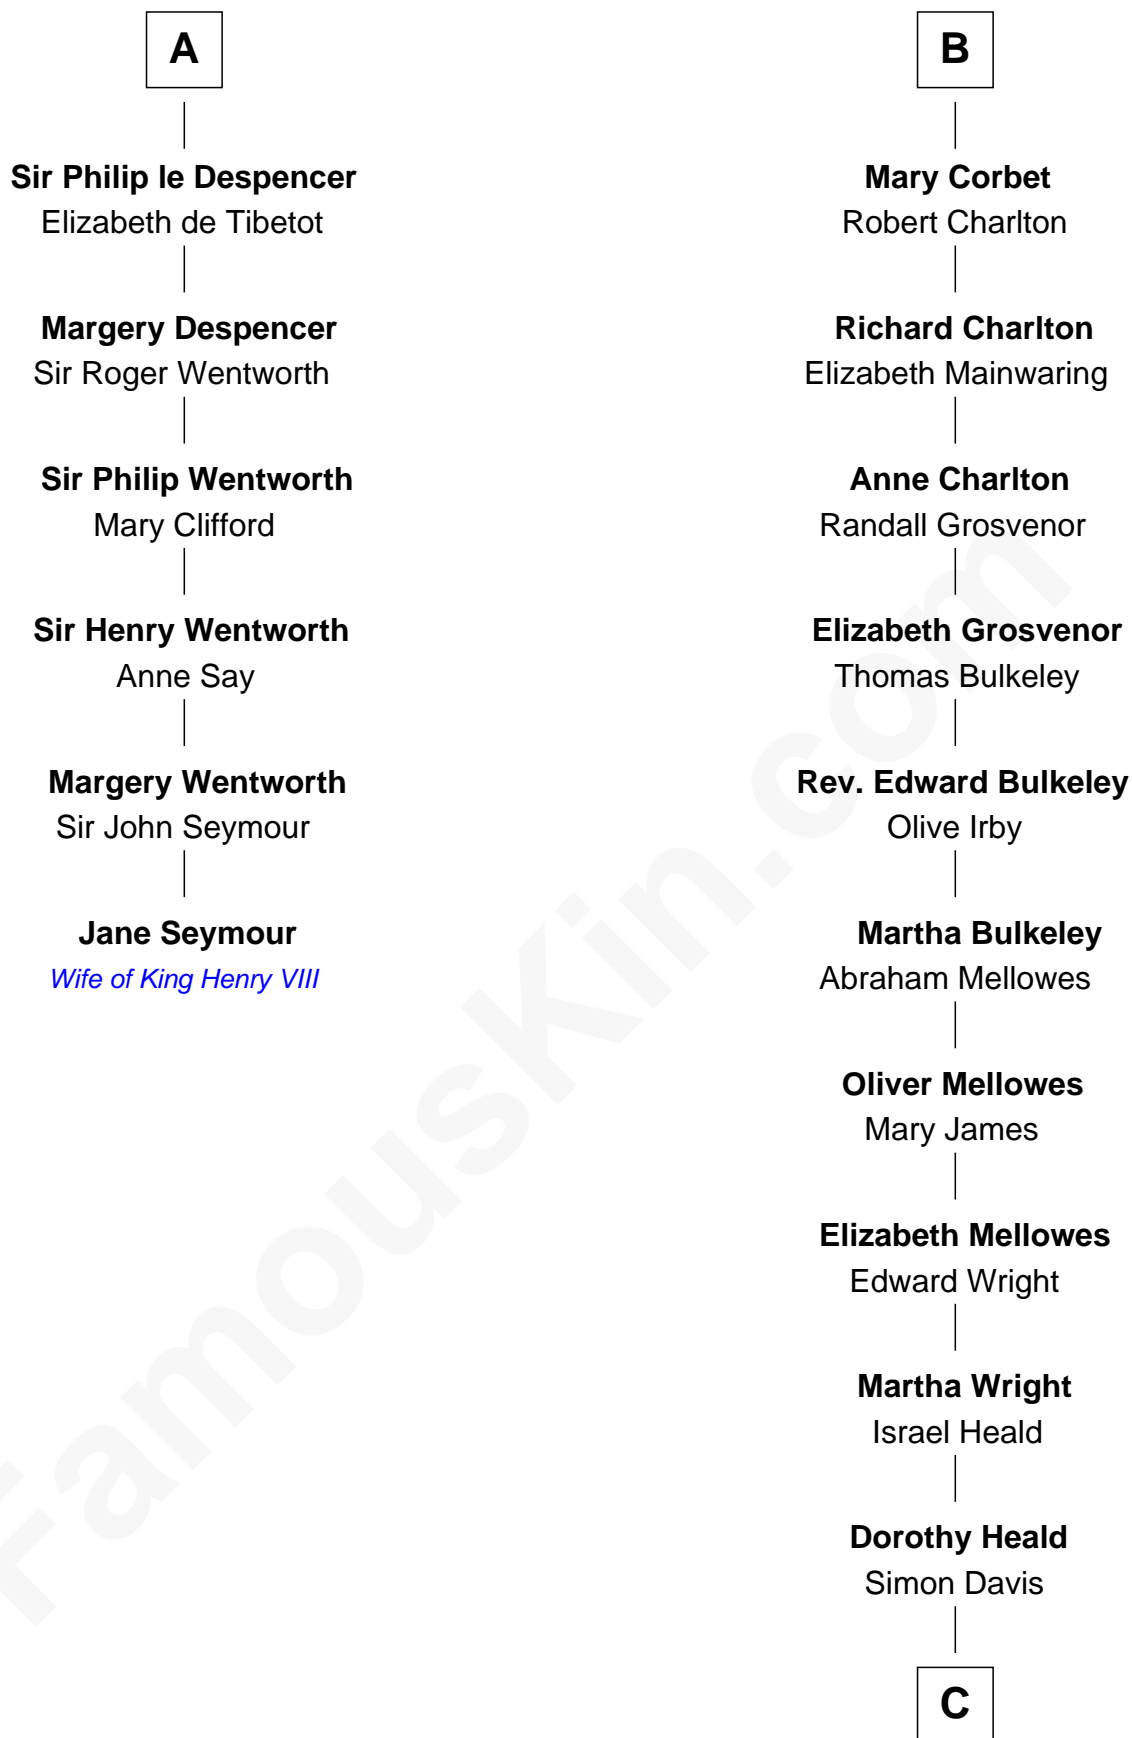

FamousKin.com Relationship Chart of

Jane Seymour

3rd Wife of King Henry VIII

12th cousin 9 times removed of

John Davis Long

32nd Governor of Massachusetts

C

Simon Davis
Hannah Gates

David Davis
Abigail Brown

Simon Davis
Persis Temple

Julia Temple Davis
Zadoc Long

John Davis Long
32nd Governor of Massachusetts

FamousKin.com