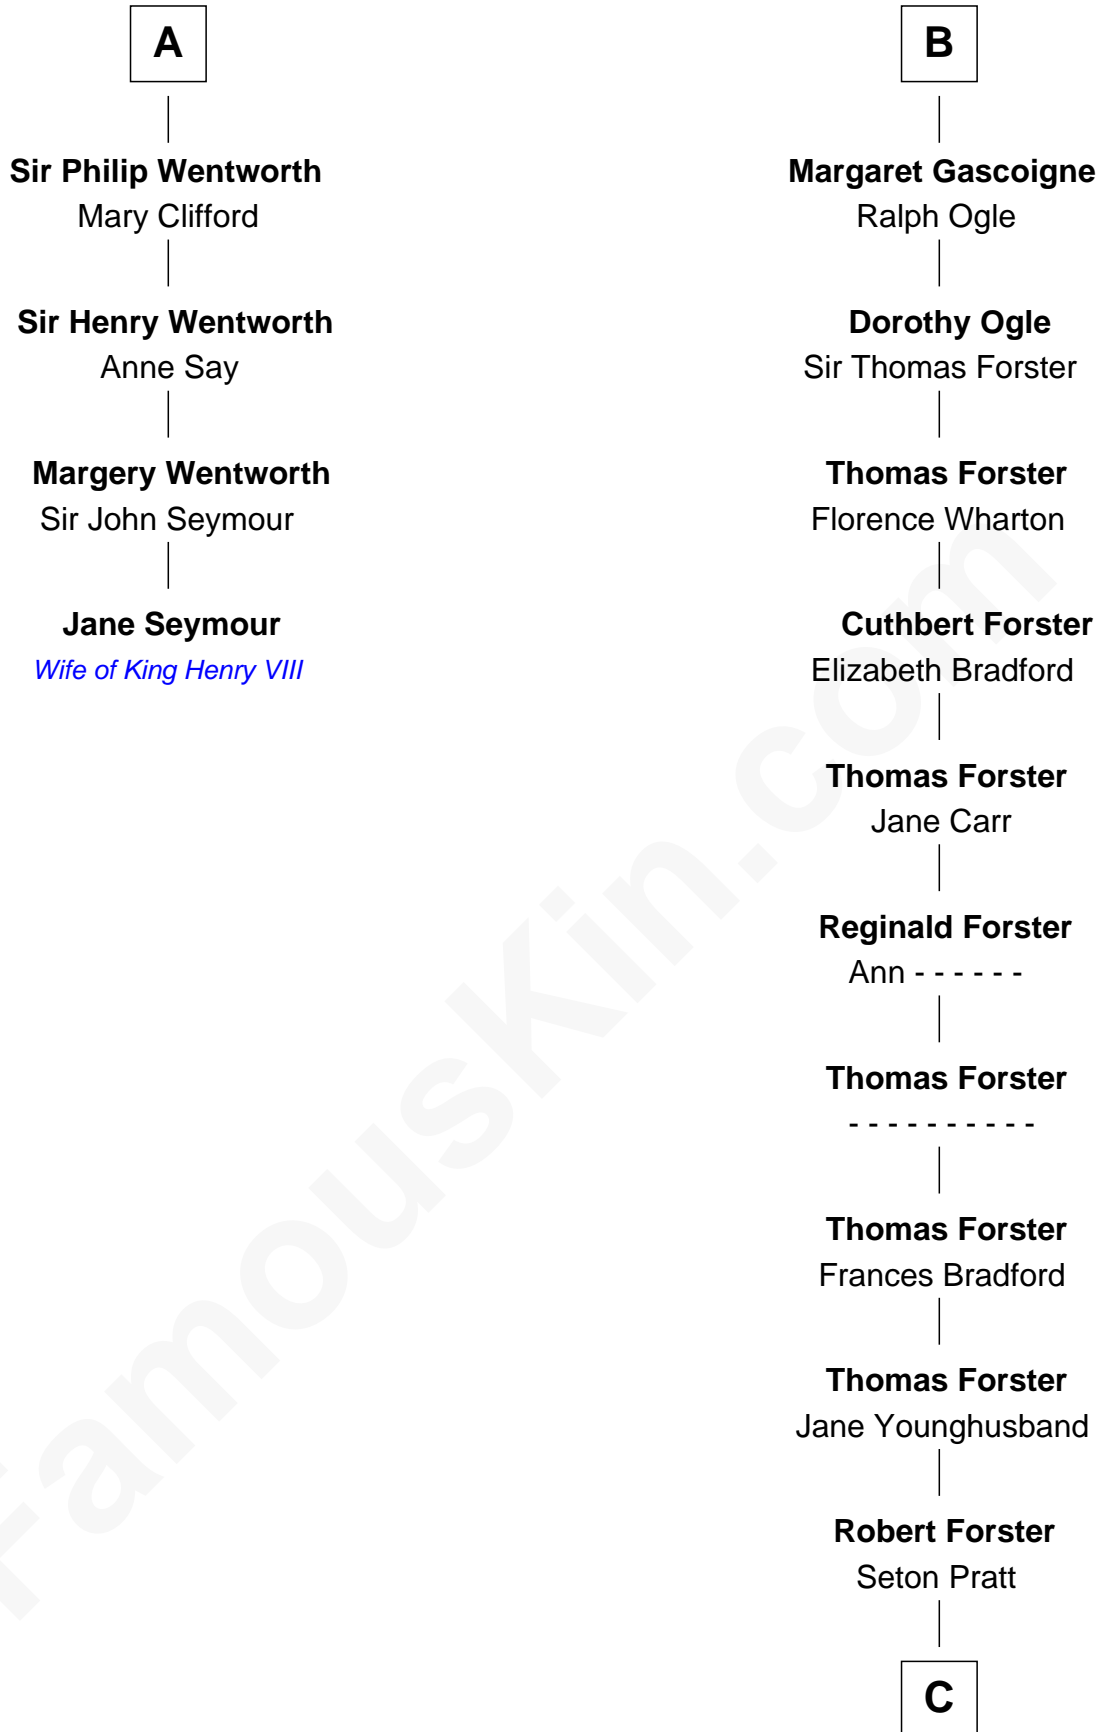

# FamousKin.com Relationship Chart of

**Jane Seymour**

*3rd Wife of King Henry VIII*

10th cousin 11 times removed of

**Brian Forster**

*TV Actor*

**Sir William de Ferrers**

*with wife  
Sibyl Marshal*

**John Deincourt**  
-----

**Thomas de Berkeley**  
Katherine de Clyvedon

**Sir William Deincourt**  
Milicent la Zouche

**Sir John Berkeley**  
Elizabeth Betteshorne

**Margaret Deincourt**  
Sir Robert de Tibetot

**Eleanor Berkeley**  
Sir Richard Poynings

**Elizabeth de Tibetot**  
Sir Philip le Despencer

**Eleanor Poynings**  
Sir Henry Percy

**Margery Despencer**  
Sir Roger Wentworth

**Margaret Percy**  
Sir William Gascoigne

**A**

**B**

**C**

**Robert Forster**

Jane Cochrane

**Lt-Col. Frederic Blanco Forster**  
Marian Jennette Sophia De Carteret

**Frederic Percy Cochrane Forster**  
Alice Mary Biggs

**Peter Cochrane Forster**  
Jennifer Dickens Downing