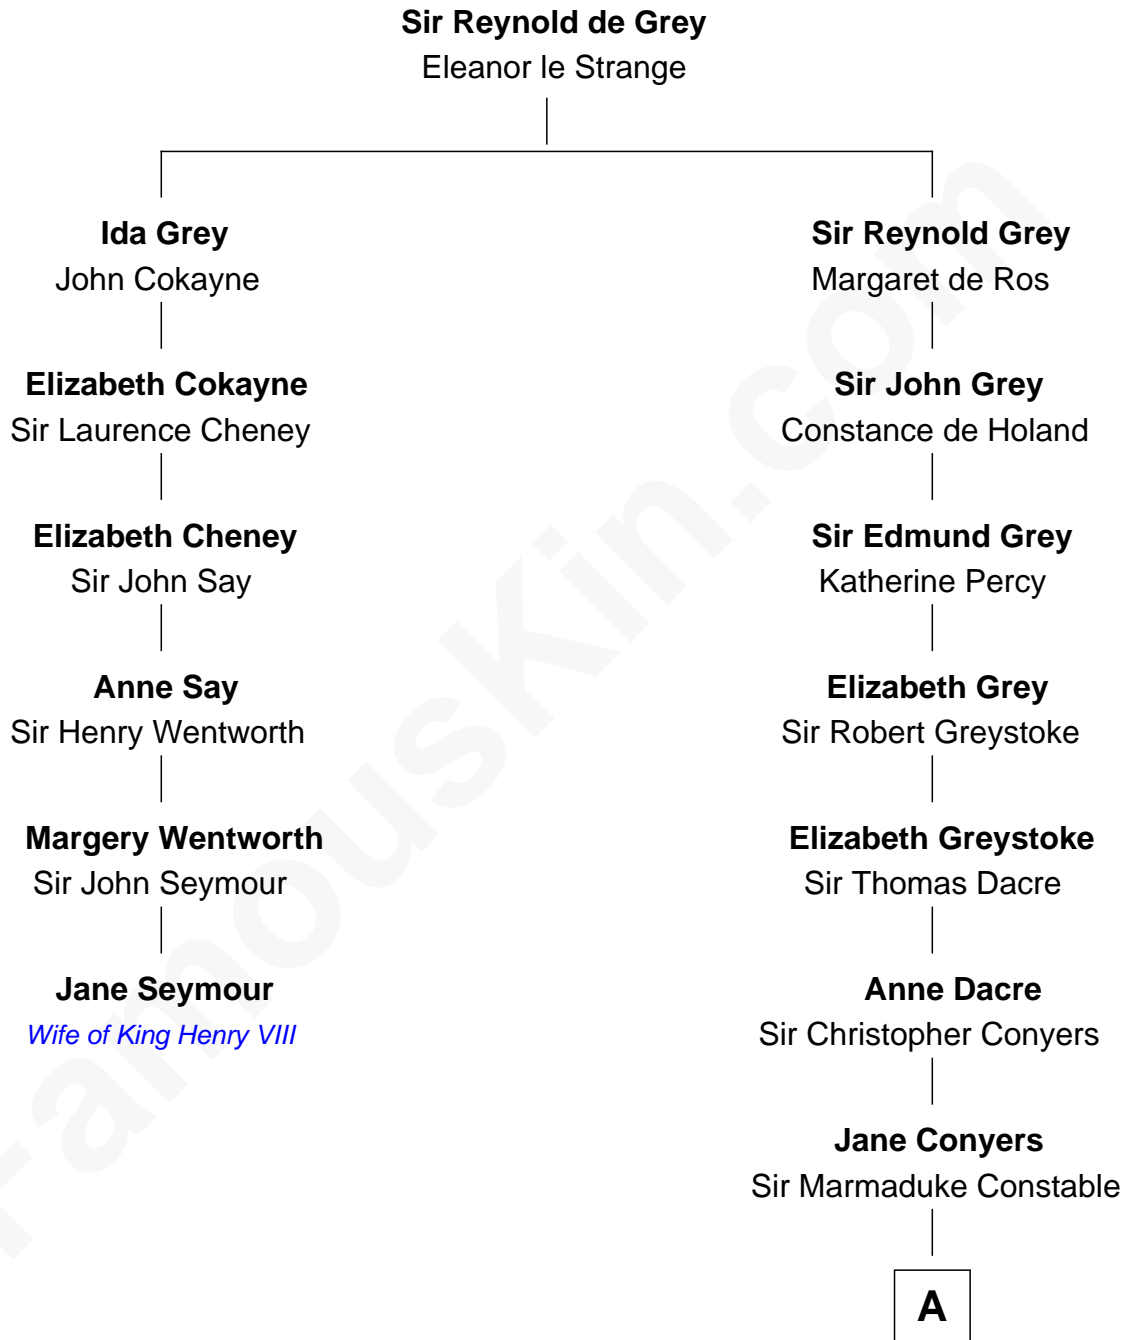

FamousKin.com Relationship Chart of

Jane Seymour

3rd Wife of King Henry VIII

5th cousin 15 times removed of

Margot Kidder

TV and Movie Actress

A

Katherine Constable

Sir Robert Stapleton

Philip Stapleton

Dorothy Hill

Dorothy Stapleton

Thomas Nelson

Philip Nelson

Elizabeth Lowell

Joseph Nelson