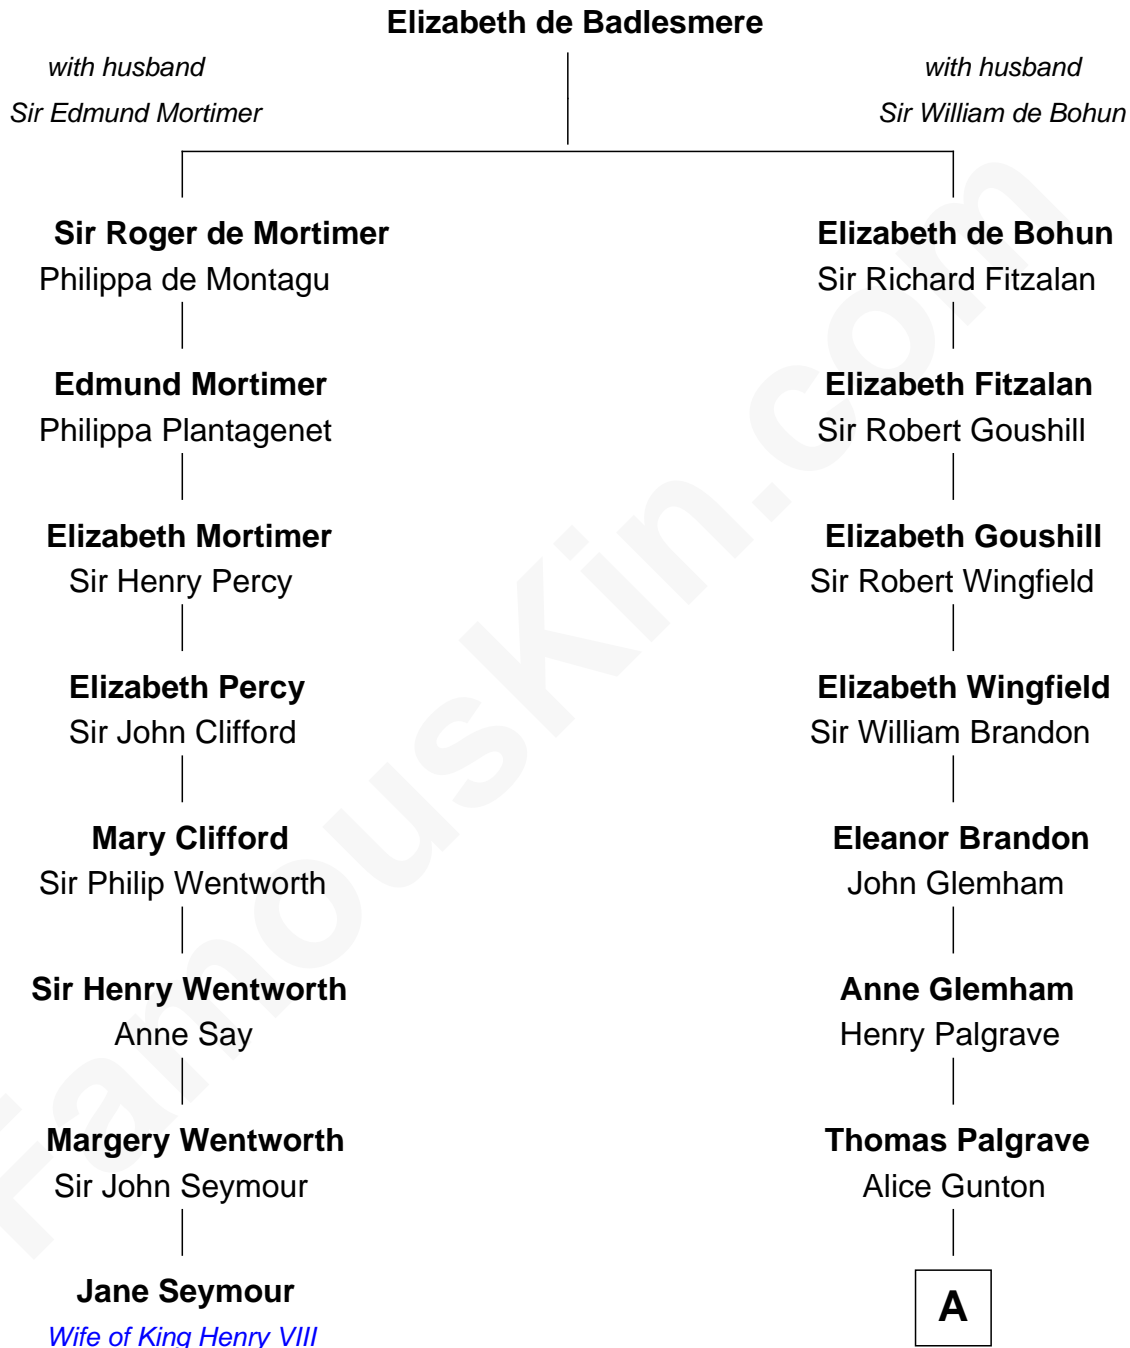

FamousKin.com Relationship Chart of

Jane Seymour

3rd Wife of King Henry VIII

7th cousin 5 times removed of

Roger Sherman

Signer of the Declaration of Independence

A

Rev. Edward Palgrave

Dr. Richard Palgrave

Anna -----

Mary Palgrave

Roger Wellington

Benjamin Wellington

Elizabeth Sweetman

Mehetable Wellington

William Sherman