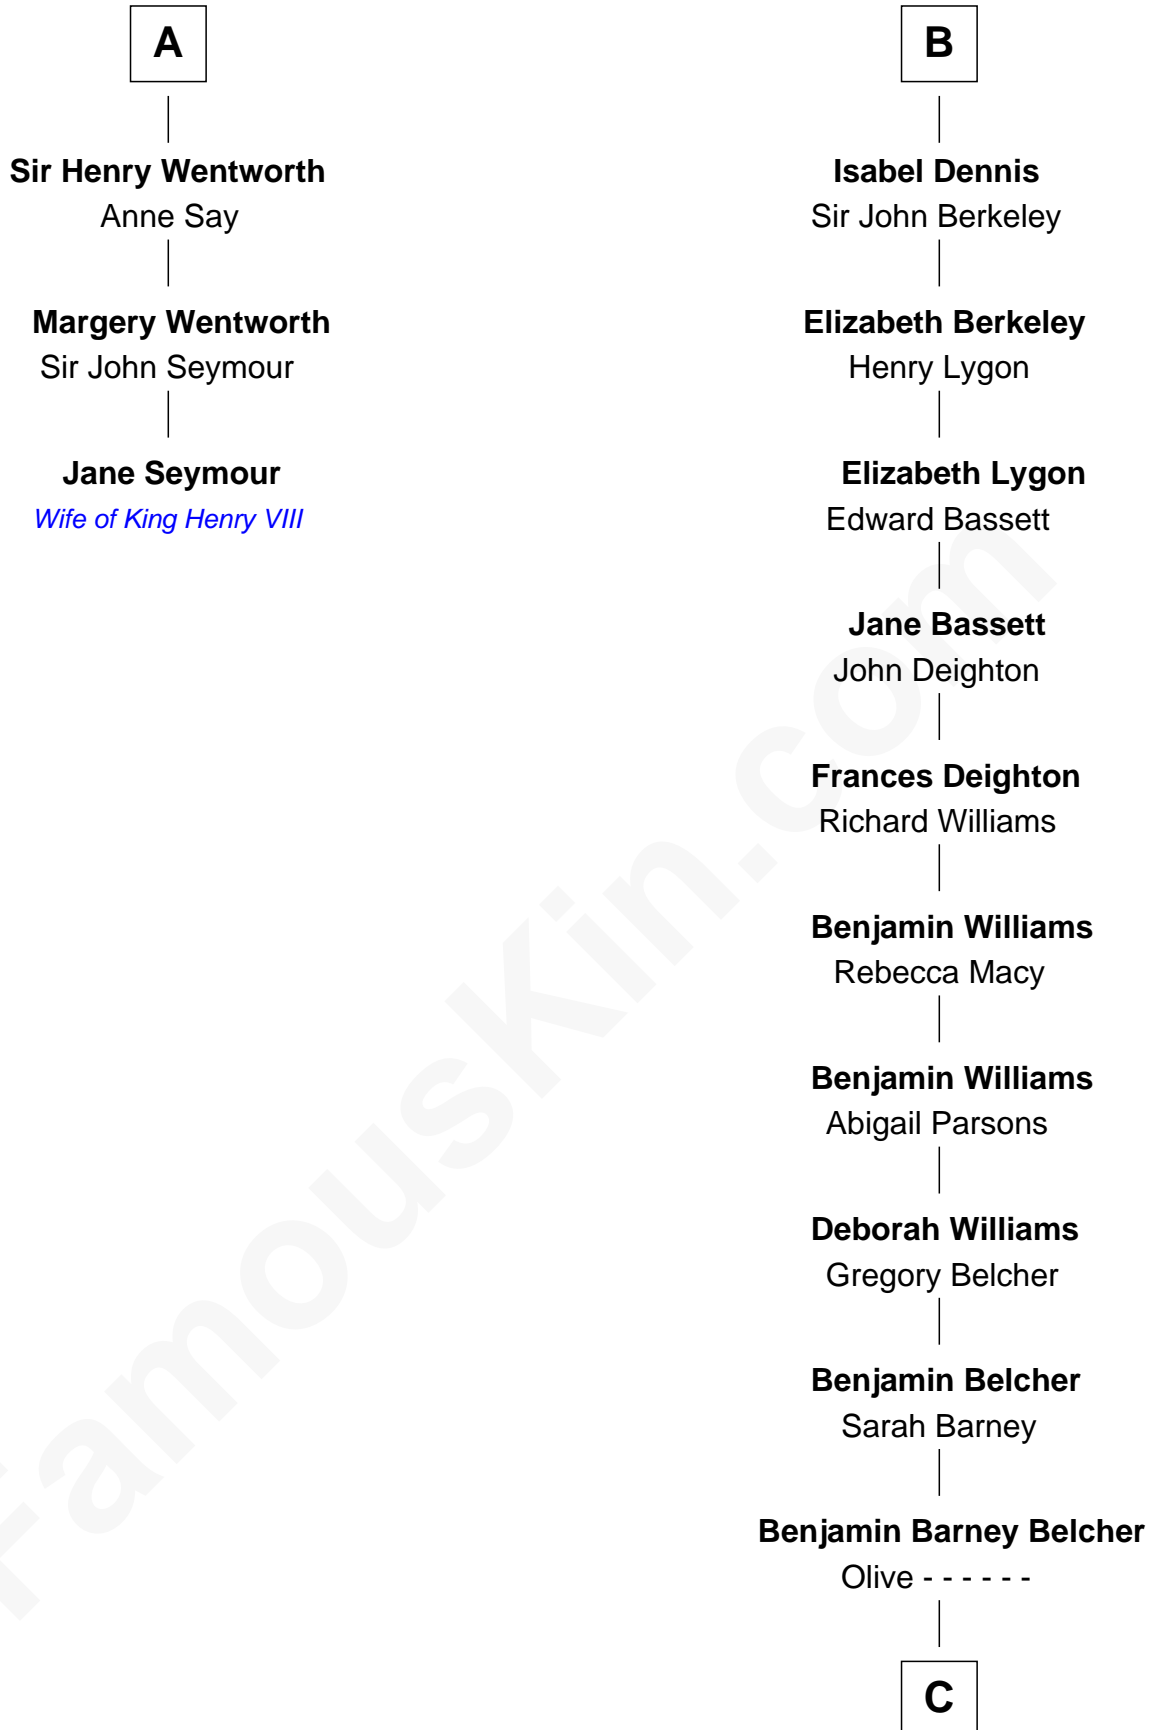

FamousKin.com

Relationship Chart of

Jane Seymour

3rd Wife of King Henry VIII

9th cousin 10 times removed of

General Douglas MacArthur

U.S. Army - World War II

C

Aurelia Belcher
Arthur MacArthur

Gen. Arthur MacArthur
Mary Pinckney Hardy

General Douglas MacArthur
U.S. Army - World War II

FamousKin.com