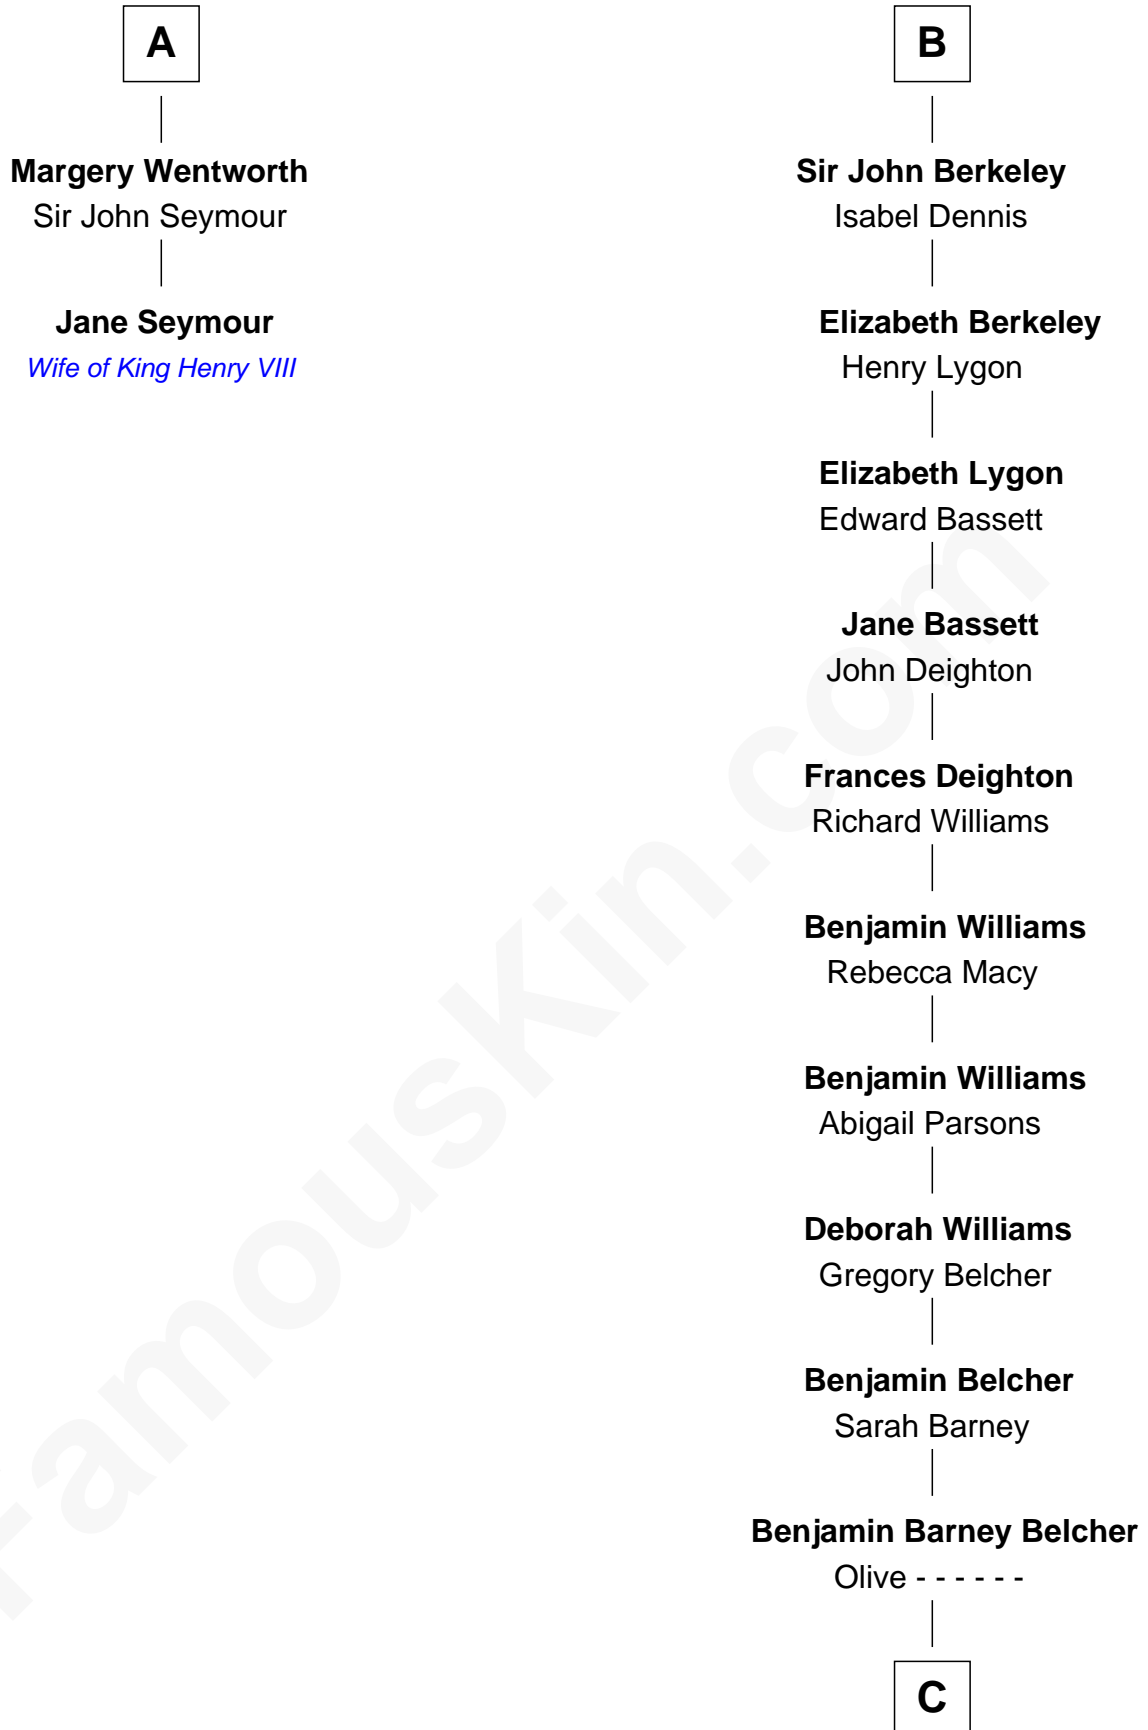

FamousKin.com

Relationship Chart of

Jane Seymour

3rd Wife of King Henry VIII

8th cousin 11 times removed of

General Douglas MacArthur

U.S. Army - World War II

C

Aurelia Belcher
Arthur MacArthur

Gen. Arthur MacArthur
Mary Pinckney Hardy

General Douglas MacArthur
U.S. Army - World War II

FamousKin.com