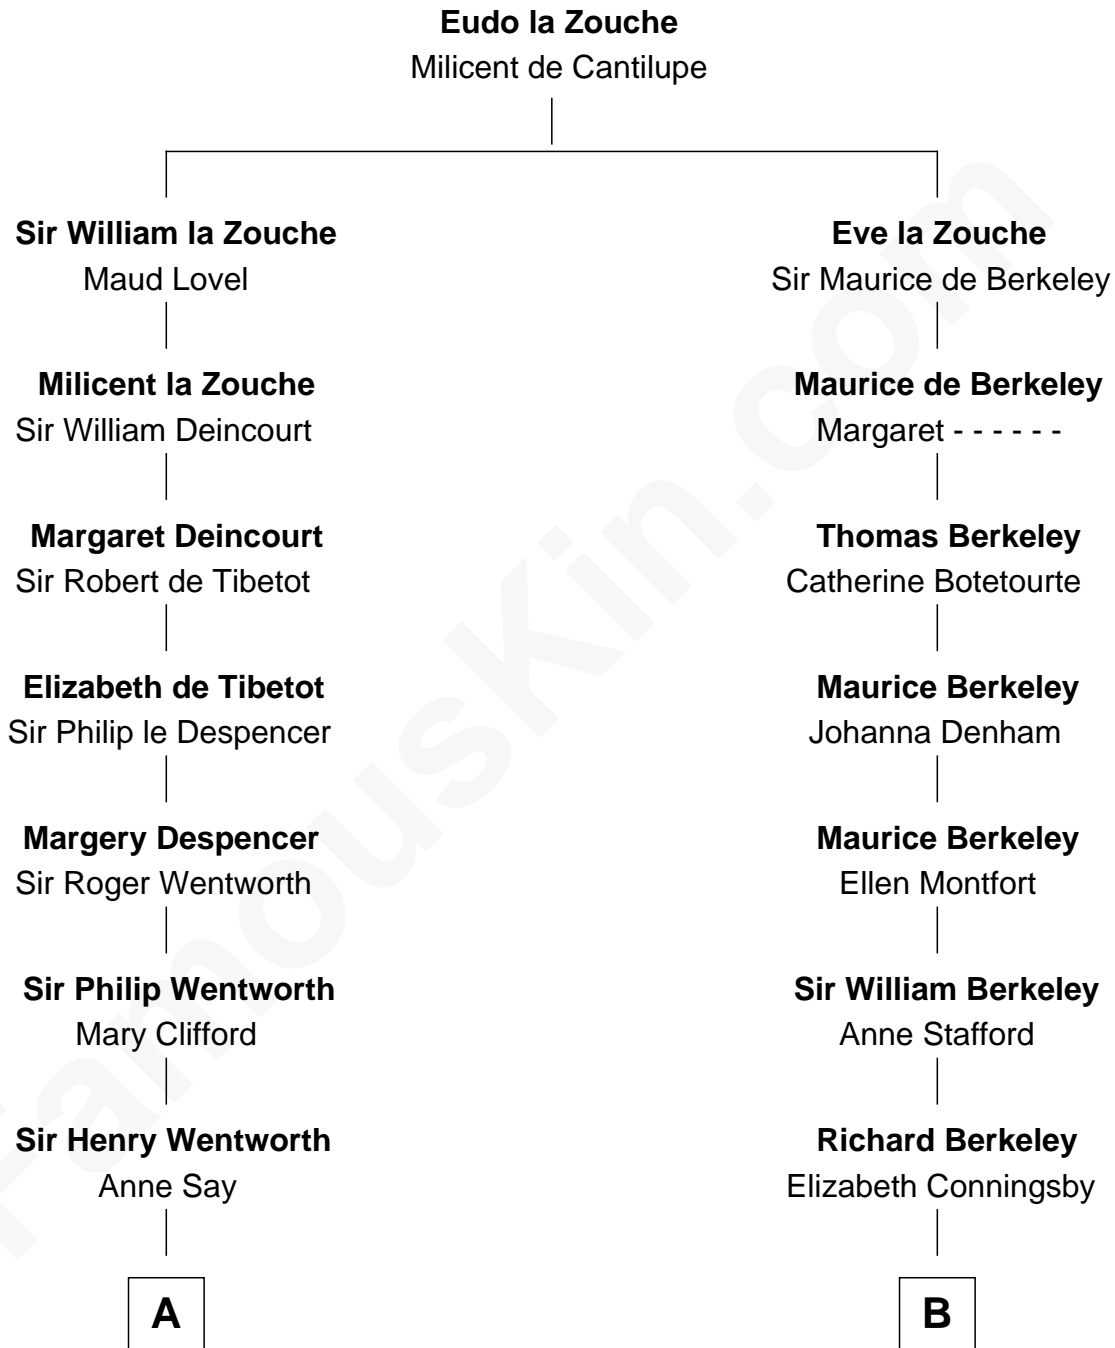

FamousKin.com

Relationship Chart of

Jane Seymour

3rd Wife of King Henry VIII

8th cousin 11 times removed of

General Douglas MacArthur

U.S. Army - World War II

C

Aurelia Belcher
Arthur MacArthur

Gen. Arthur MacArthur
Mary Pinckney Hardy

General Douglas MacArthur
U.S. Army - World War II

FamousKin.com