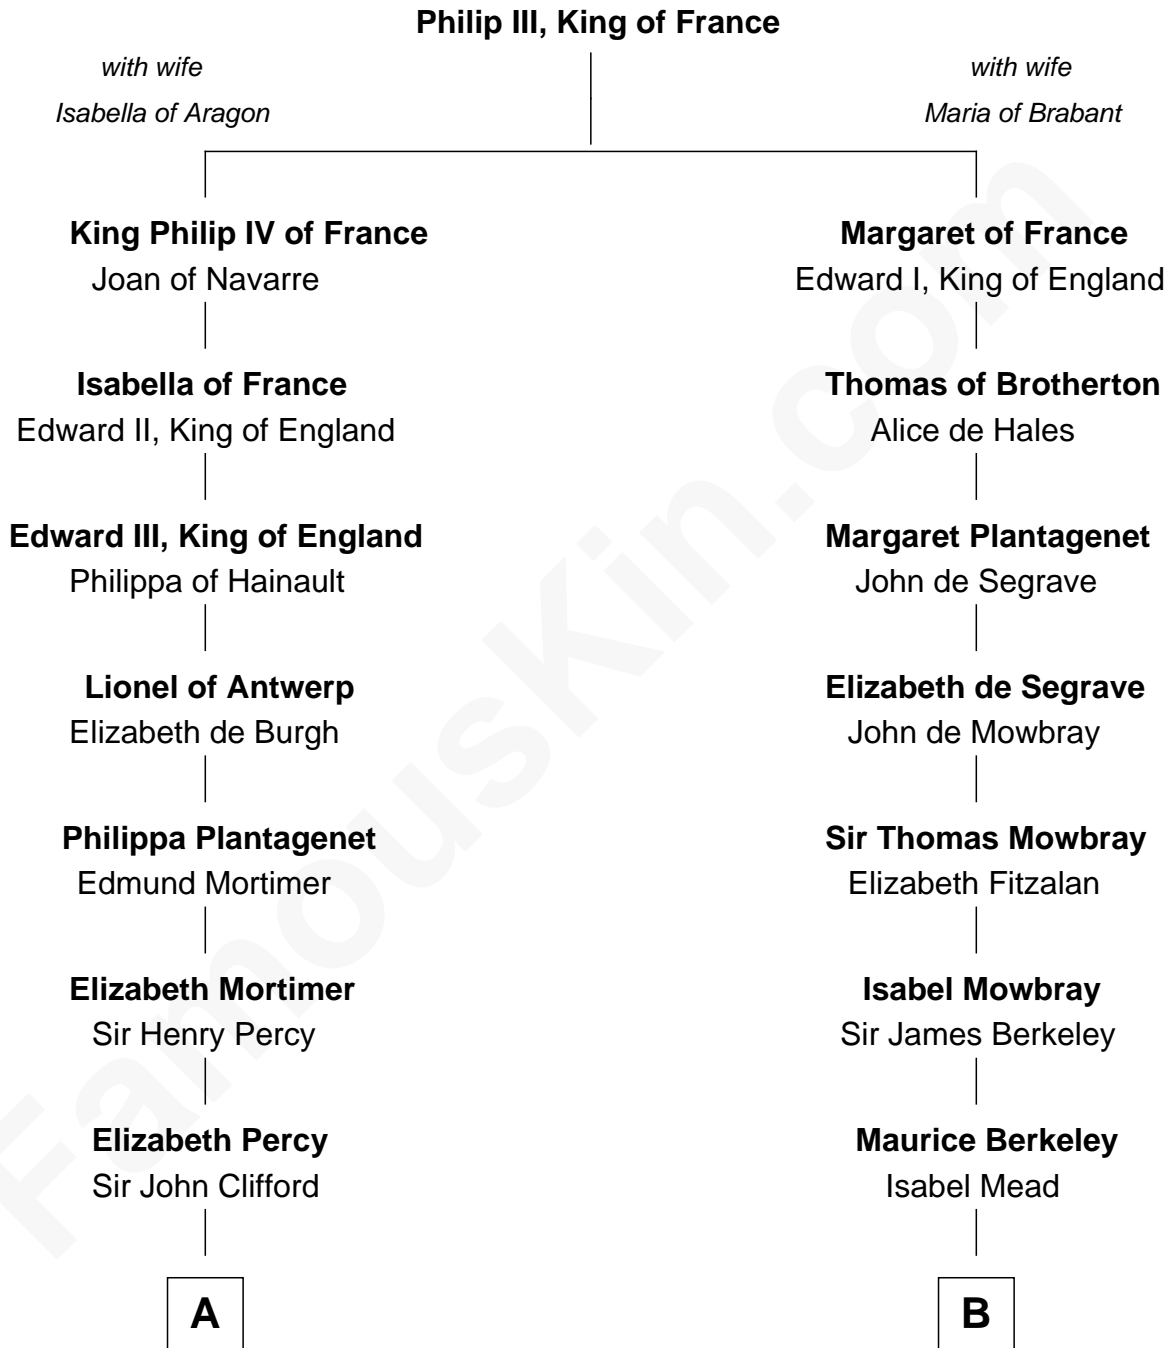

FamousKin.com

Relationship Chart of

Jane Seymour

3rd Wife of King Henry VIII

10th cousin 10 times removed of

General Douglas MacArthur

U.S. Army - World War II