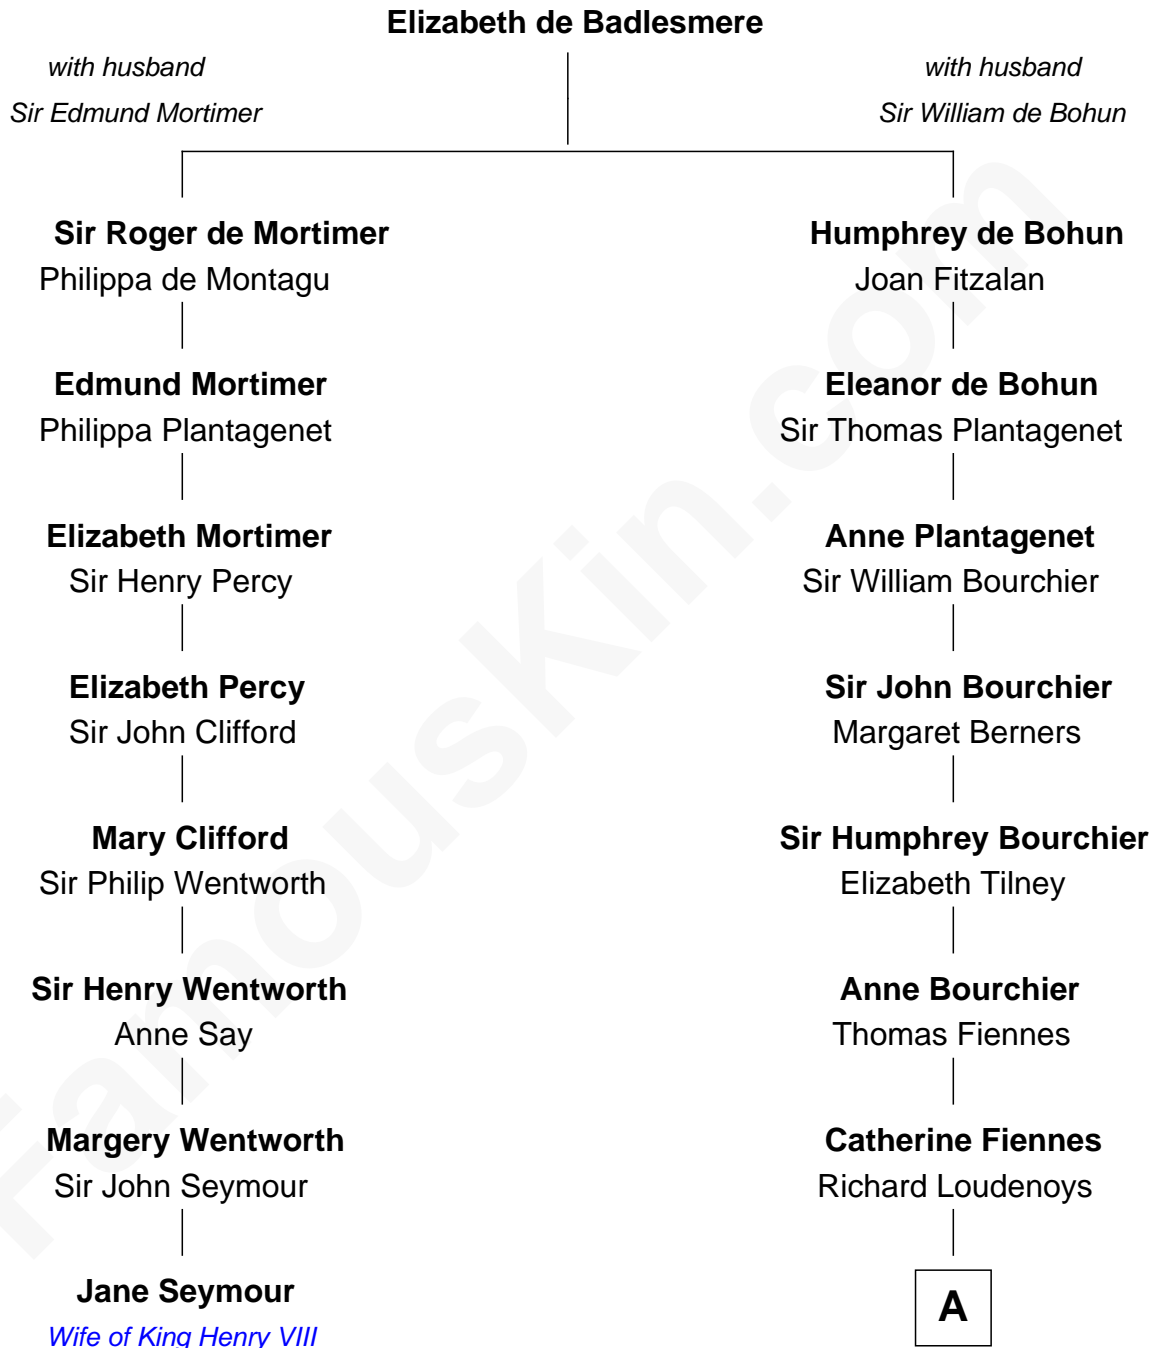

FamousKin.com Relationship Chart of

Jane Seymour

3rd Wife of King Henry VIII

7th cousin 12 times removed of

Frank Lloyd Wright

American Architect

A

Mary Loudenoys
Thomas Harlakenden

Roger Harlakenden

Richard Harlakenden
Margaret Huberd

Mabel Harlakenden
John Haynes

Ruth Haynes
Samuel Wyllys

Mehitable Wyllys
Daniel Russell

Mabel Russell
John Hubbard

Daniel Hubbard
Martha Coit

Capt. Russell Hubbard
Mary Gray