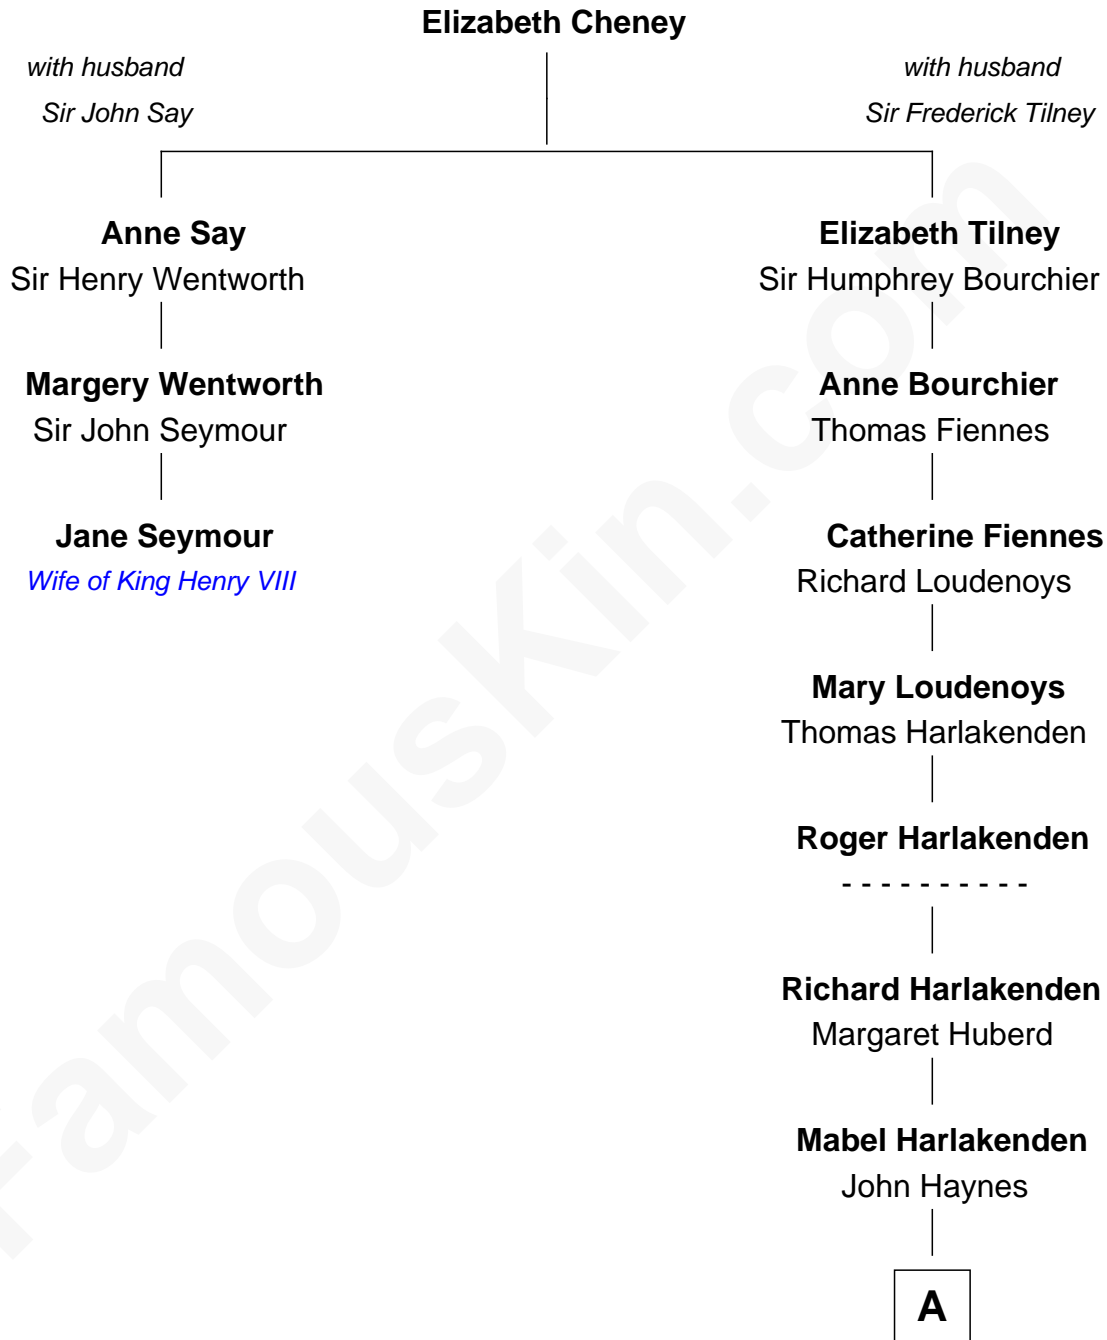

FamousKin.com Relationship Chart of

Jane Seymour

3rd Wife of King Henry VIII

2nd cousin 13 times removed of

Frank Lloyd Wright

American Architect

A

Ruth Haynes

Samuel Wyllys

Mehitable Wyllys

Daniel Russell

Mabel Russell

John Hubbard

Daniel Hubbard

Martha Coit

Capt. Russell Hubbard