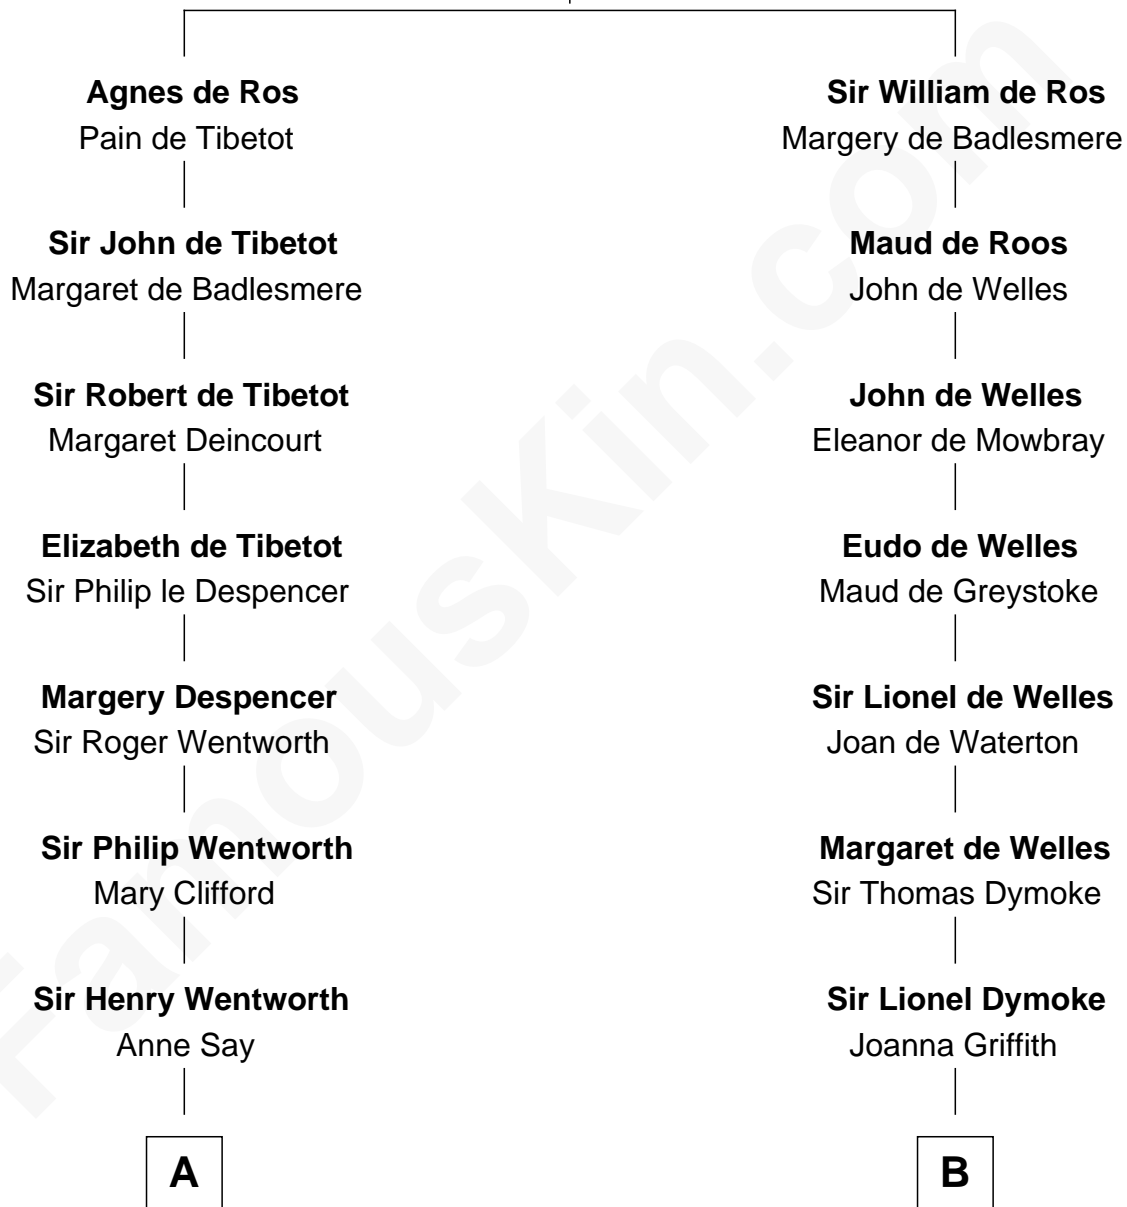

FamousKin.com Relationship Chart of

Jane Seymour

3rd Wife of King Henry VIII

8th cousin 13 times removed of

Andrew Card

21st White House Chief of Staff

William de Ros
Maude de Vaux

C

|
John Chadbourne Card

Dorcas Maria Usher

|
John Henry Card

Ella Ida Hill

|
John Henry Card

Elizabeth French Platts

|
Andrew Hill Card

Joyce Ann Whitaker