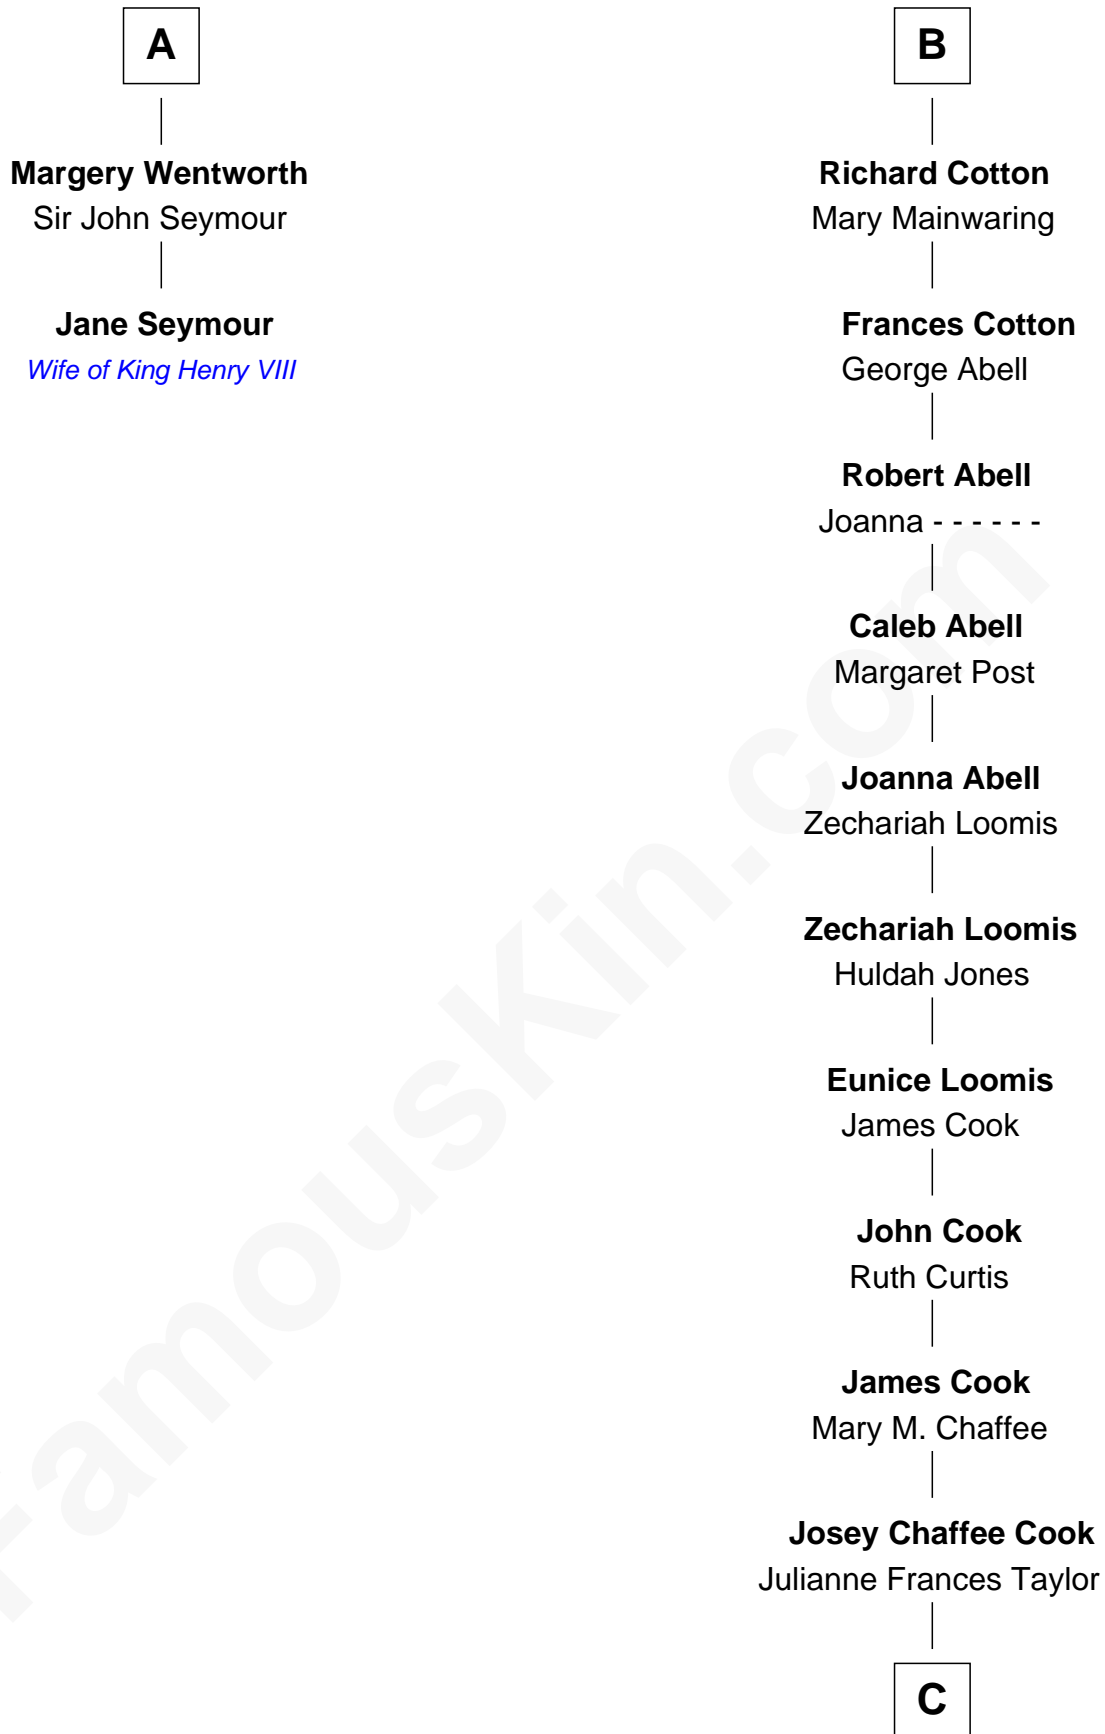

FamousKin.com Relationship Chart of

Jane Seymour

3rd Wife of King Henry VIII

8th cousin 12 times removed of

Amber Stevens West

TV and Movie Actress

C

Frances Jemima Cook