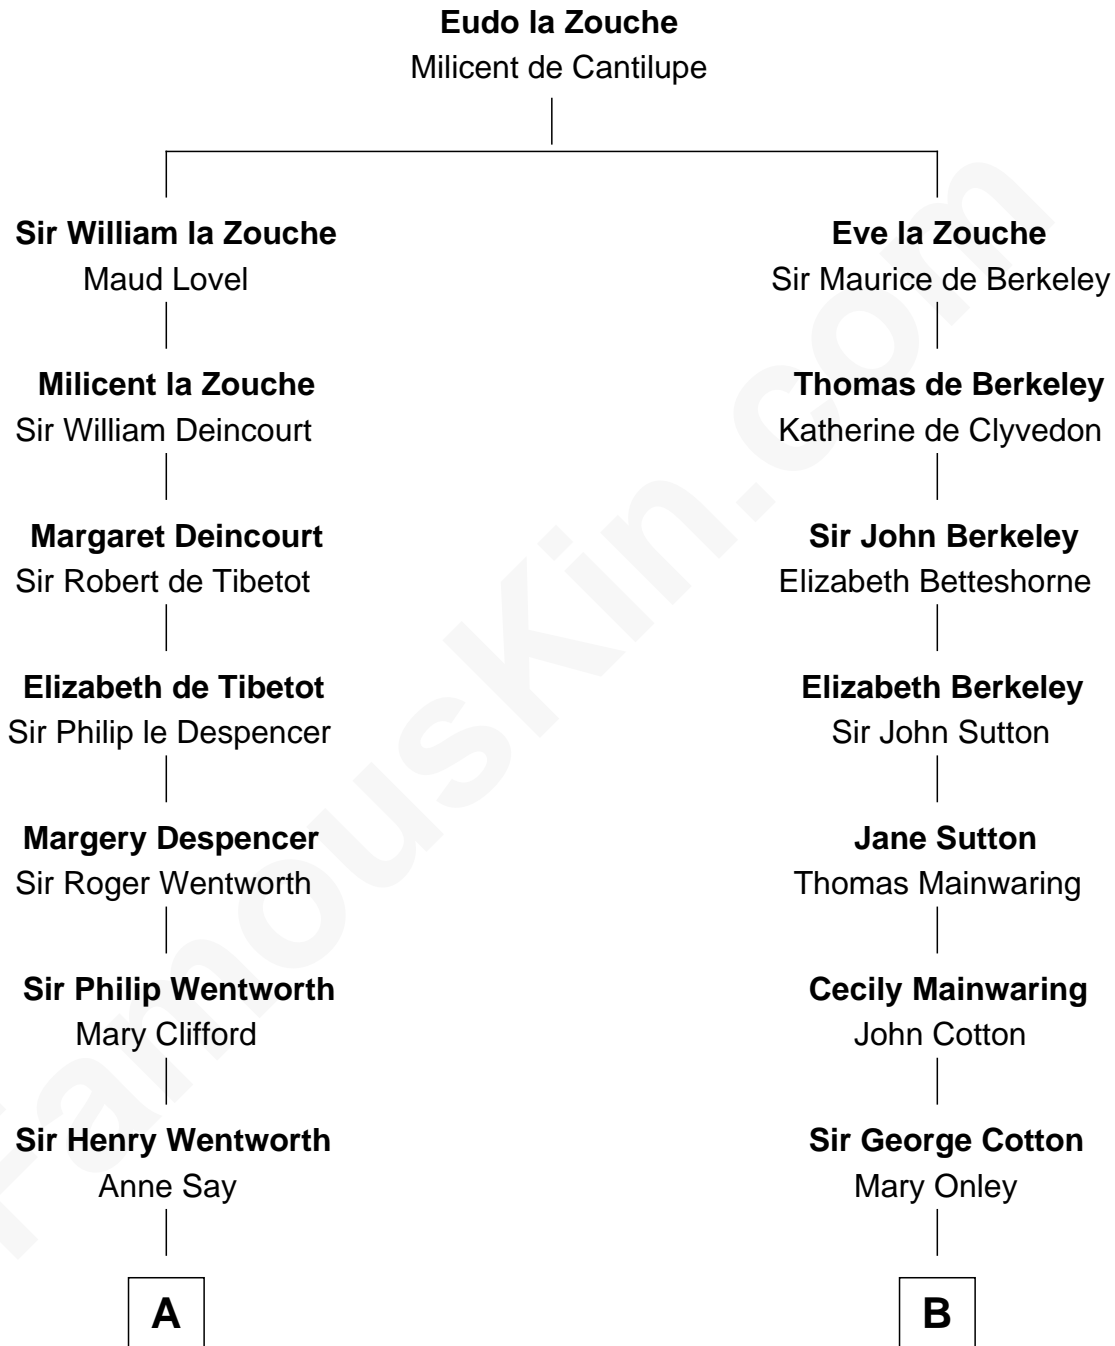

FamousKin.com Relationship Chart of

Jane Seymour

3rd Wife of King Henry VIII

8th cousin 12 times removed of

Amber Stevens West

TV and Movie Actress

C

Frances Jemima Cook