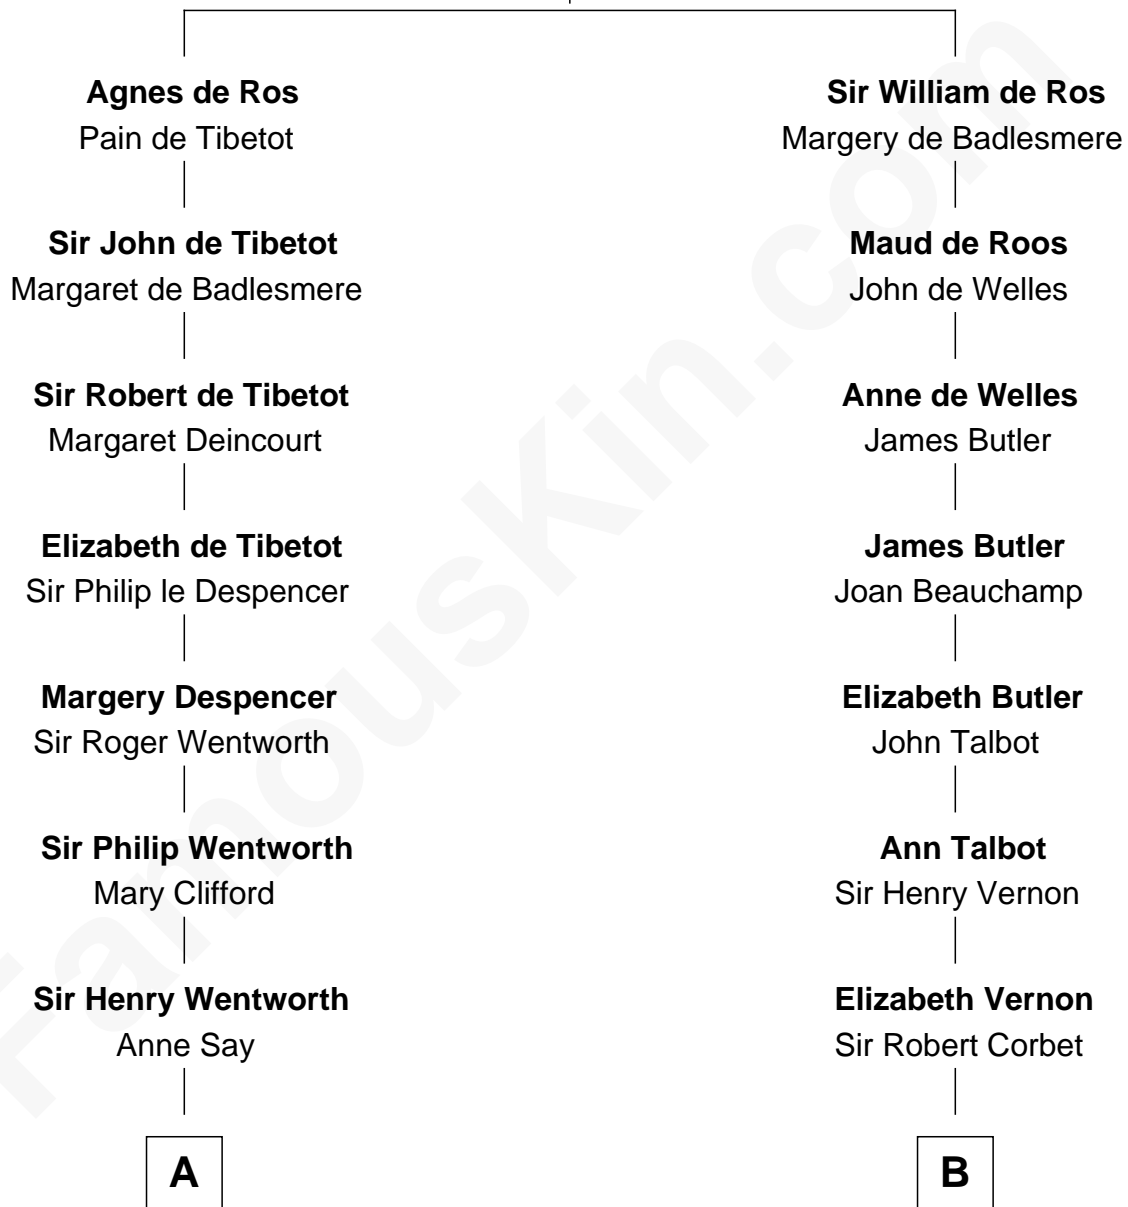

FamousKin.com Relationship Chart of

Jane Seymour

3rd Wife of King Henry VIII

8th cousin 13 times removed of

Shadoe Stevens

Radio Disc Jockey

William de Ros
Maude de Vaux

C