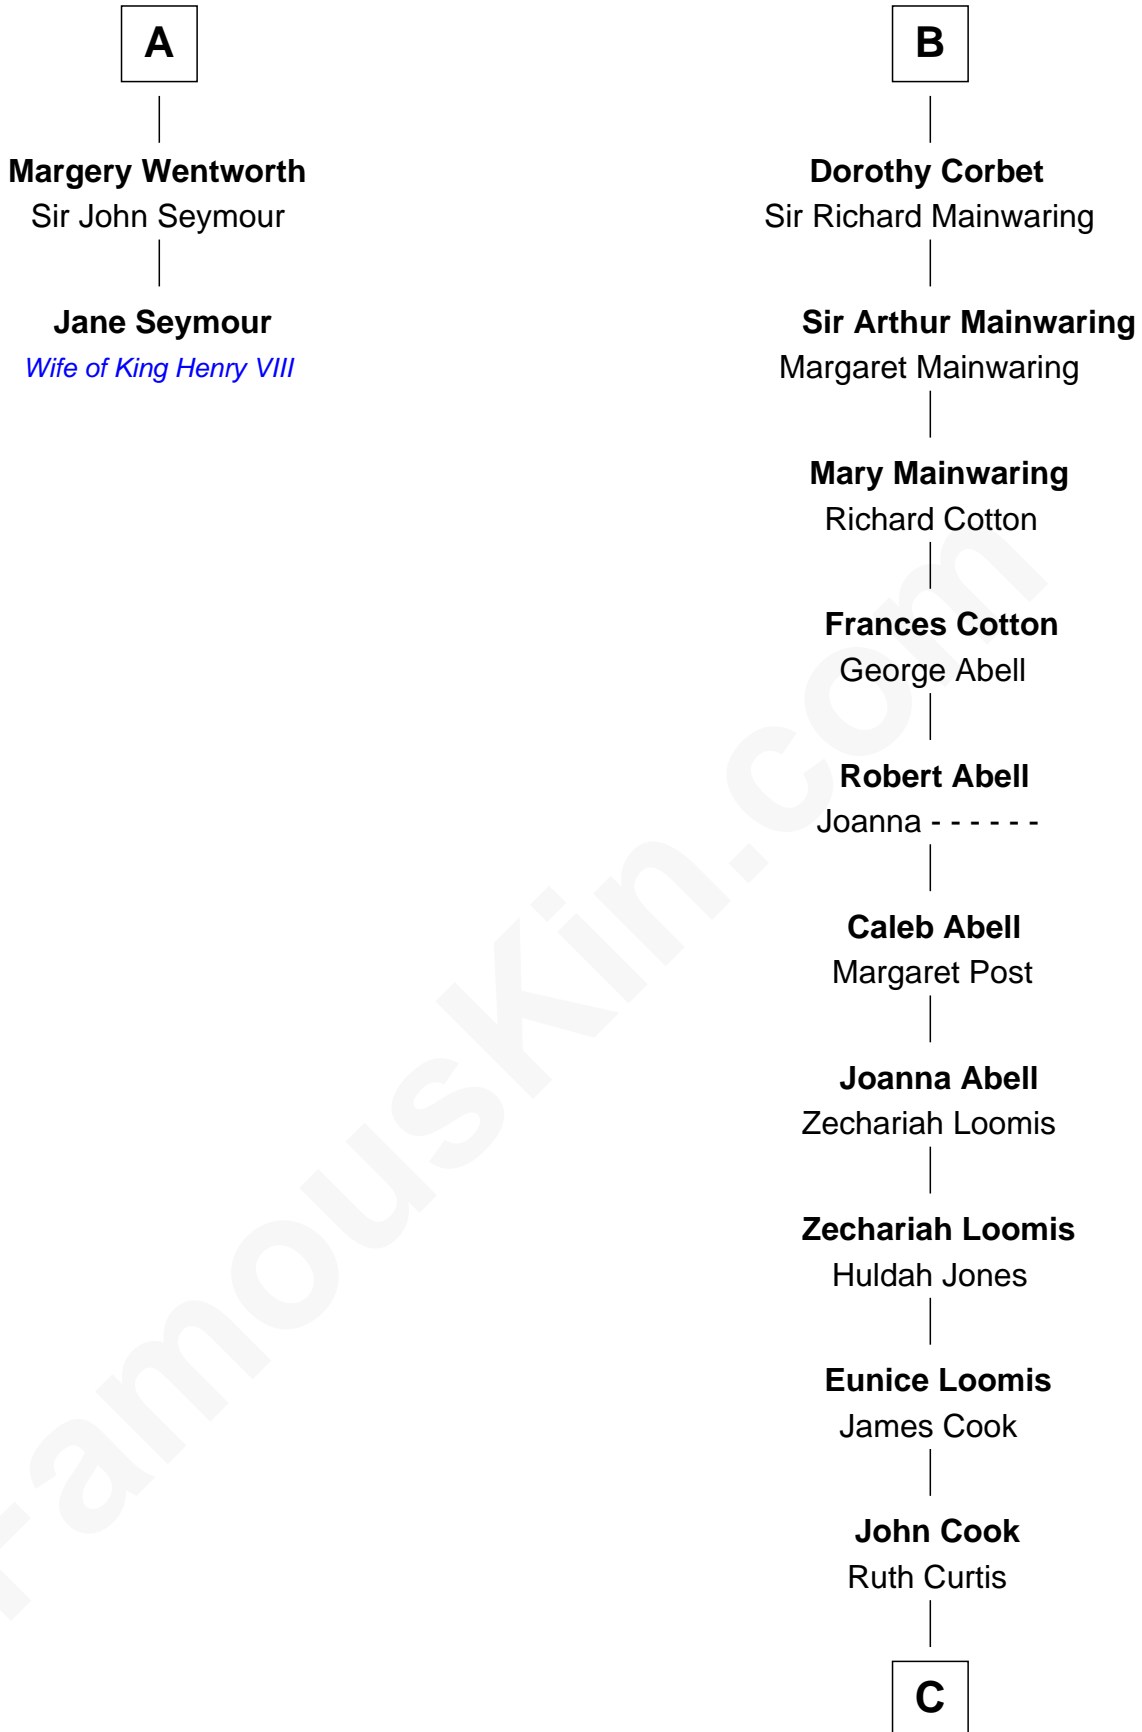

FamousKin.com Relationship Chart of

Jane Seymour

3rd Wife of King Henry VIII

8th cousin 13 times removed of

Shadoe Stevens

Radio Disc Jockey

William de Ros
Maude de Vaux

C