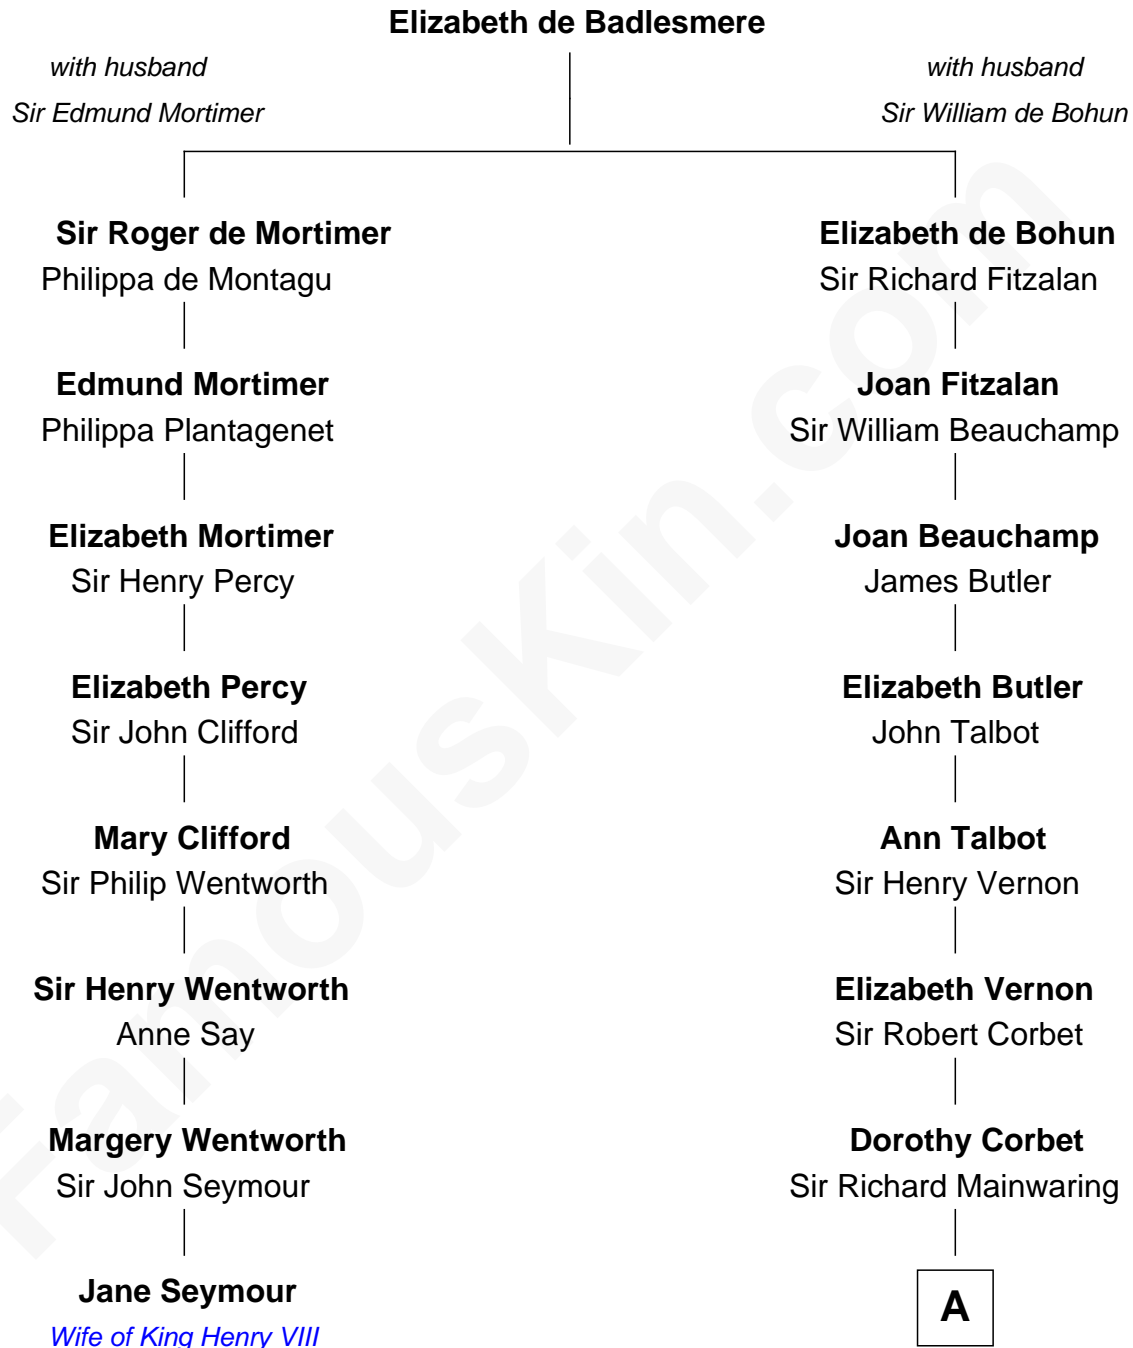

FamousKin.com Relationship Chart of

Jane Seymour

3rd Wife of King Henry VIII

7th cousin 13 times removed of

Shadoe Stevens

Radio Disc Jockey

A

Sir Arthur Mainwaring

Margaret Mainwaring

Mary Mainwaring

Richard Cotton

Frances Cotton

George Abell

Robert Abell

Joanna - - - - -

Caleb Abell