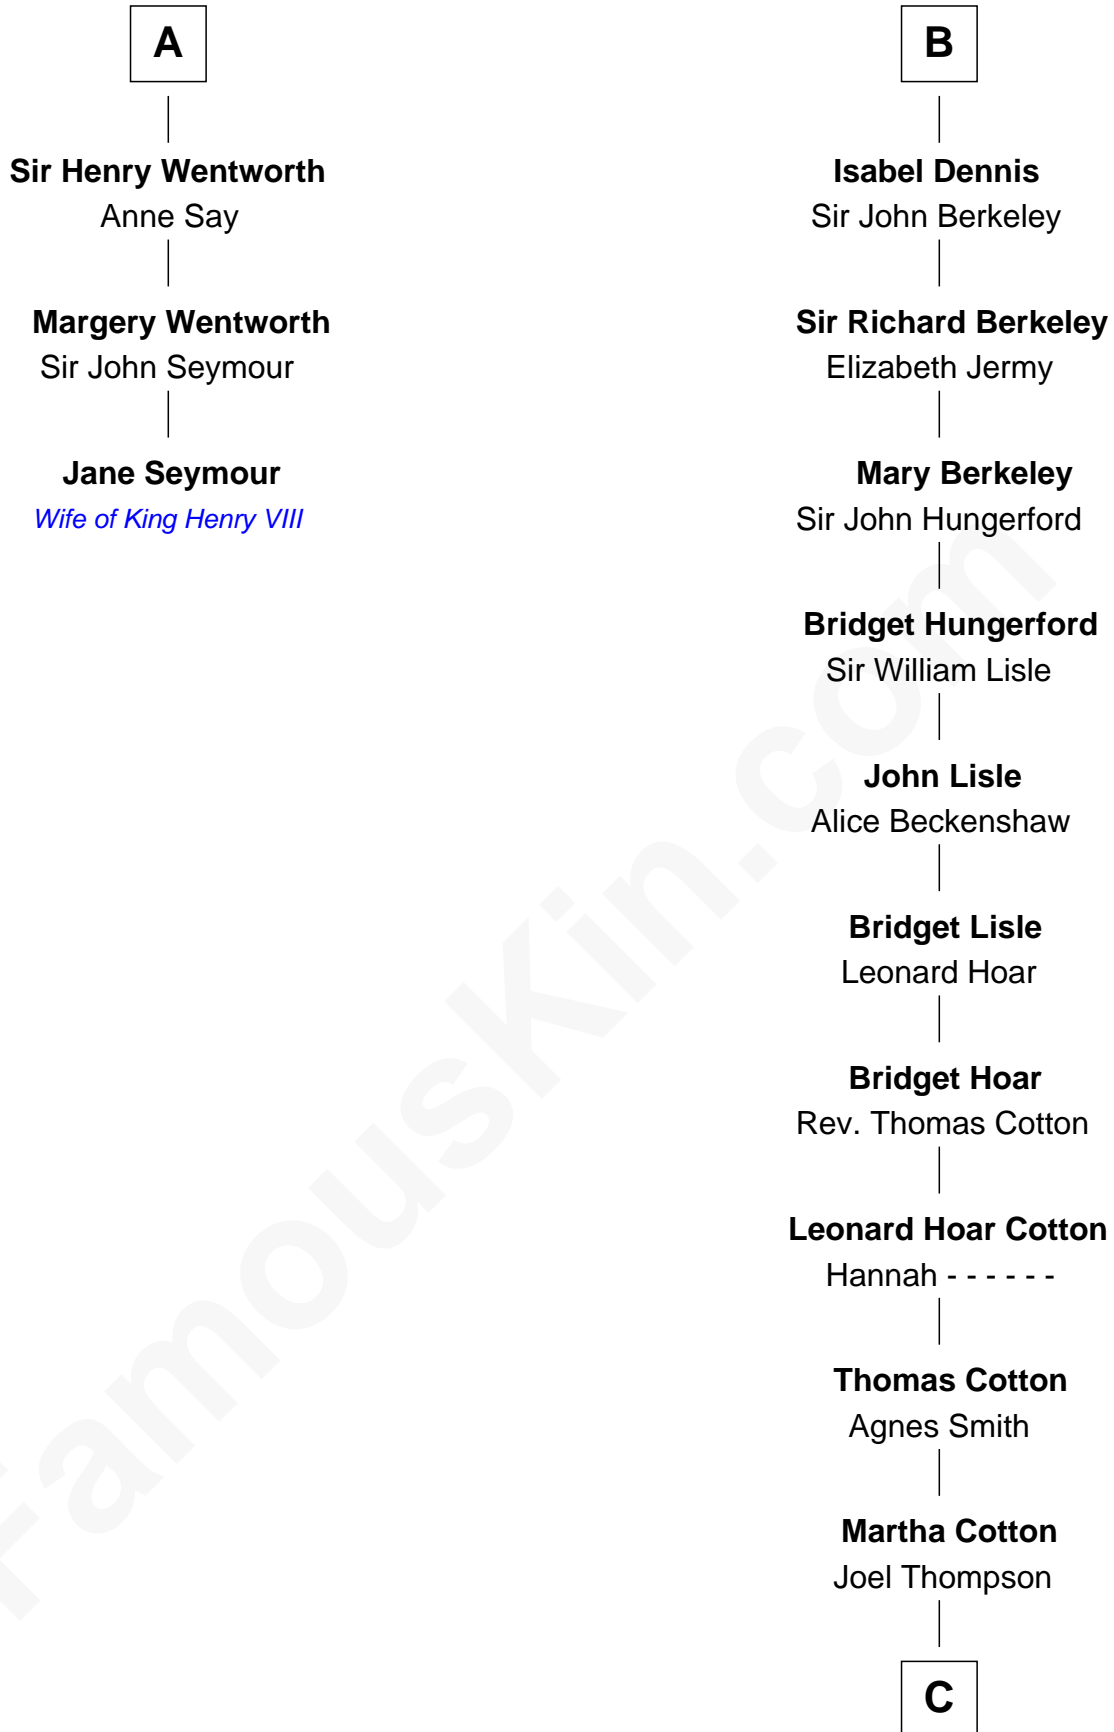

FamousKin.com Relationship Chart of

Jane Seymour

3rd Wife of King Henry VIII

9th cousin 11 times removed of

Clare Eames

Silent Movie Actress

C

—
Martha Cotton Thompson

Nathaniel Eames

—
Ithamer Bellows Eames

Emma Hayden

—
Harold Hayden Eames

Clare Hamilton

—
Clare Eames

Silent Movie Actress

FamousKin.com