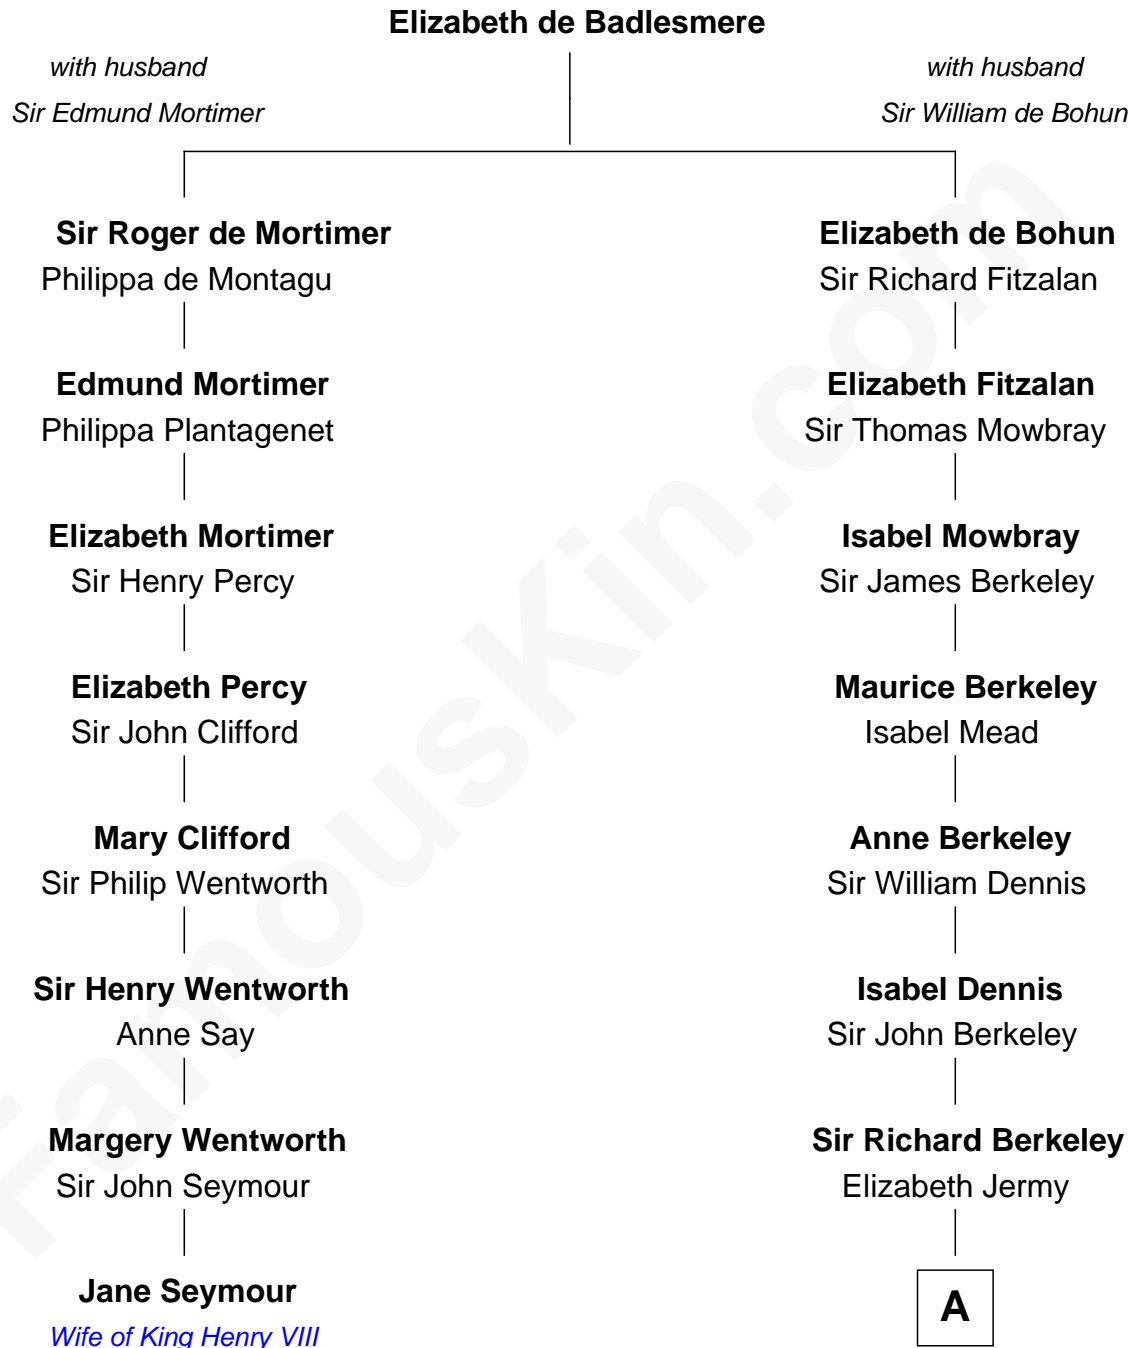

FamousKin.com Relationship Chart of

Jane Seymour

3rd Wife of King Henry VIII

7th cousin 11 times removed of

Clare Eames

Silent Movie Actress

A

Mary Berkeley
Sir John Hungerford

Bridget Hungerford
Sir William Lisle

John Lisle
Alice Beckenshaw

Bridget Lisle
Leonard Hoar

Bridget Hoar
Rev. Thomas Cotton

Leonard Hoar Cotton
Hannah - - - - -

Thomas Cotton
Agnes Smith

Martha Cotton
Joel Thompson