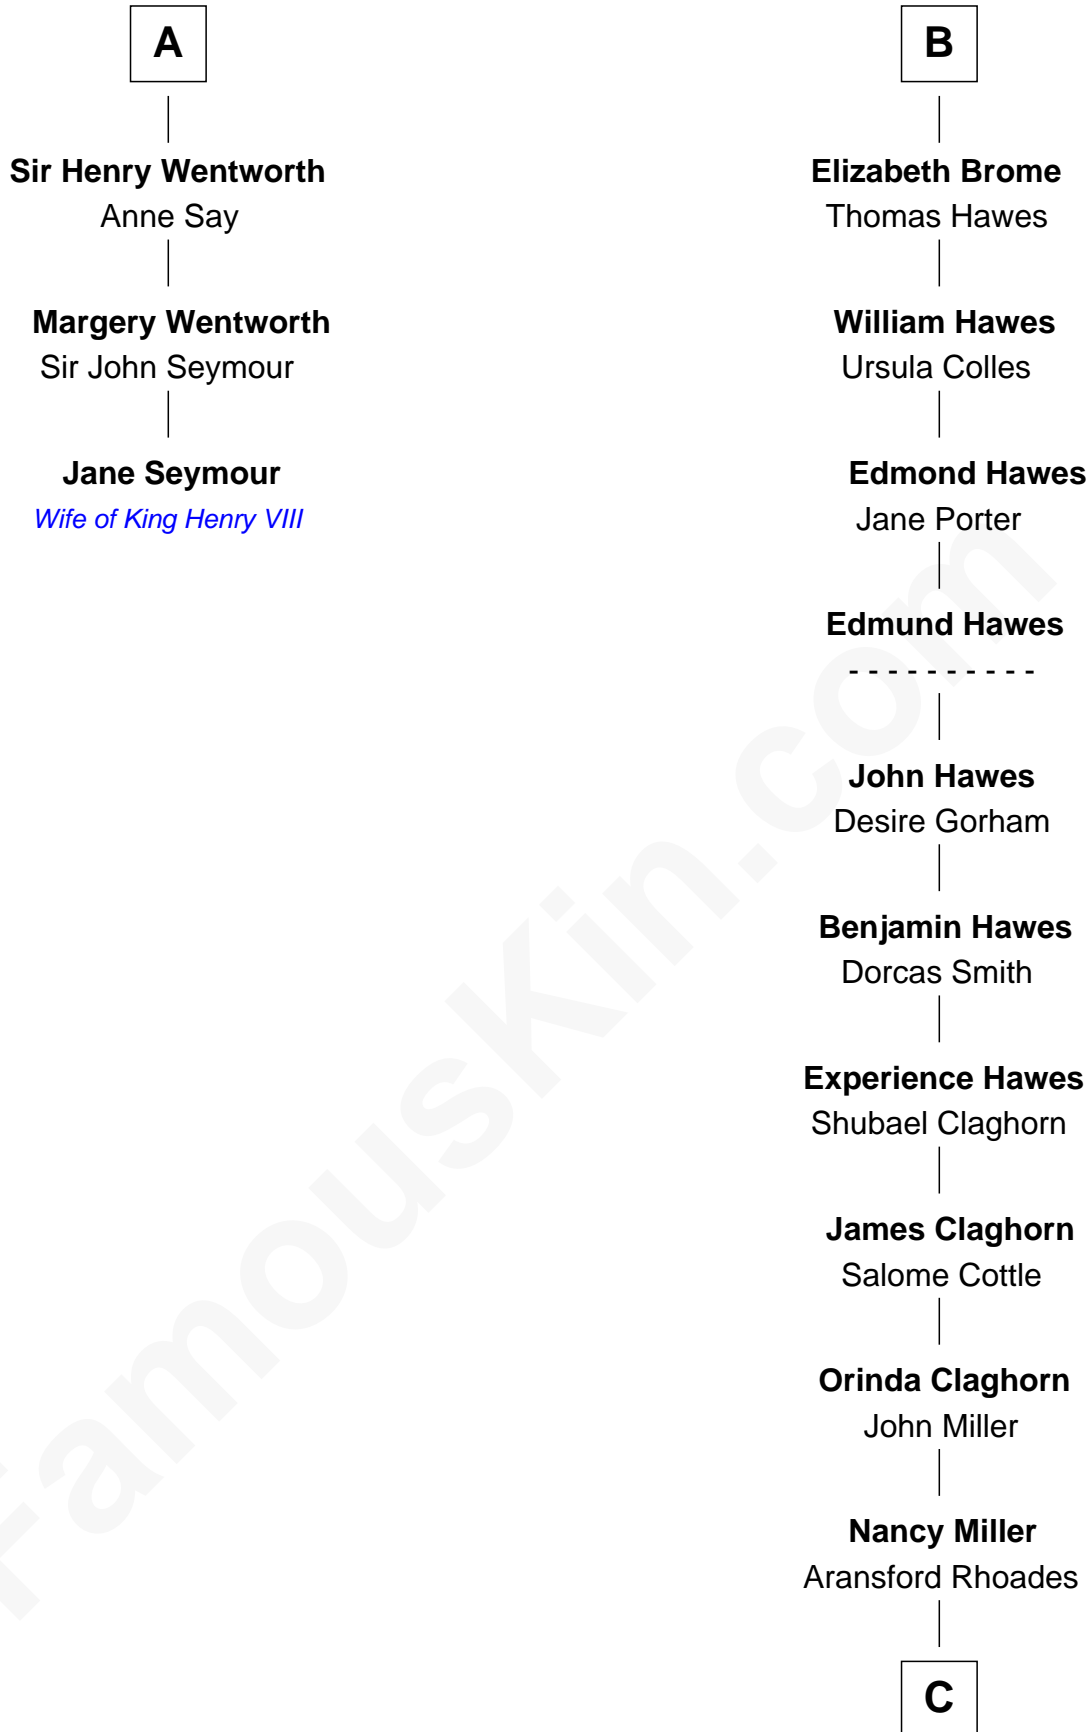

FamousKin.com Relationship Chart of

Jane Seymour

3rd Wife of King Henry VIII

9th cousin 12 times removed of

Penn Jillette

Magician

Sir Robert de Ros

Isabel de Aubeney