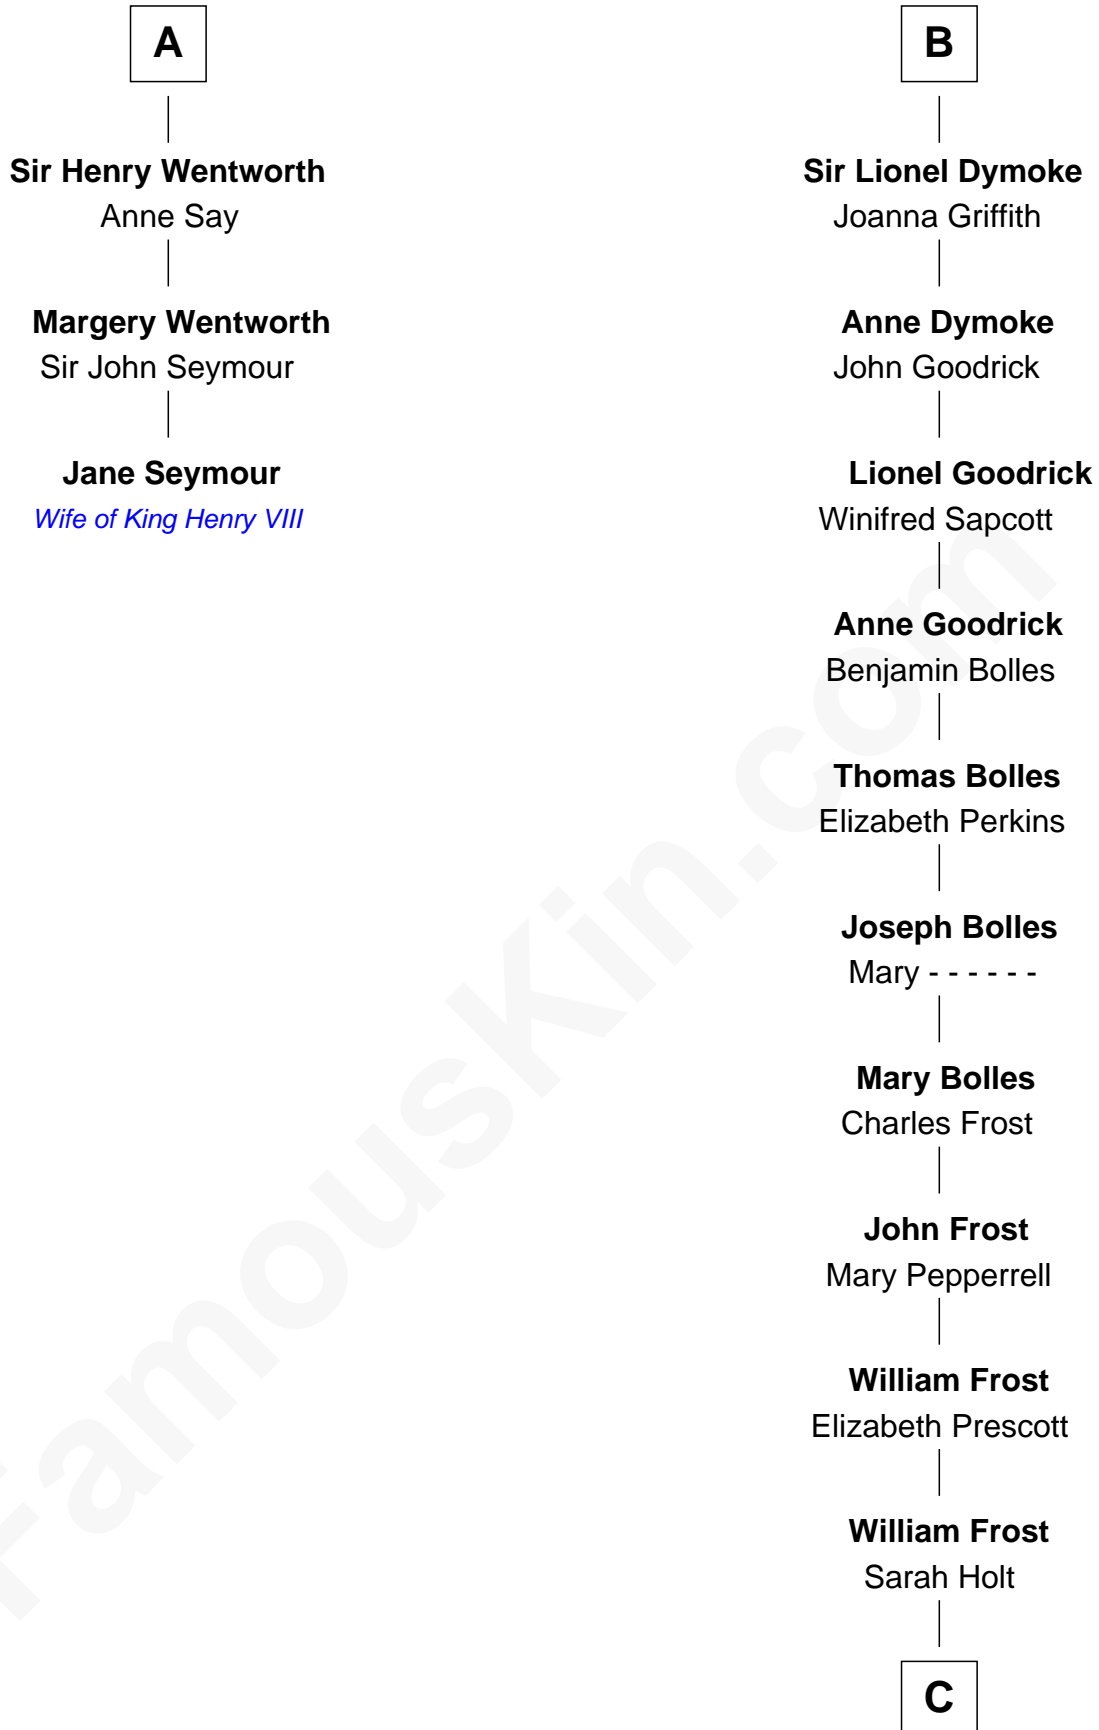

FamousKin.com Relationship Chart of

Jane Seymour

3rd Wife of King Henry VIII

9th cousin 11 times removed of

Robert Frost

Poet and Playwright

C

Samuel Abbott Frost