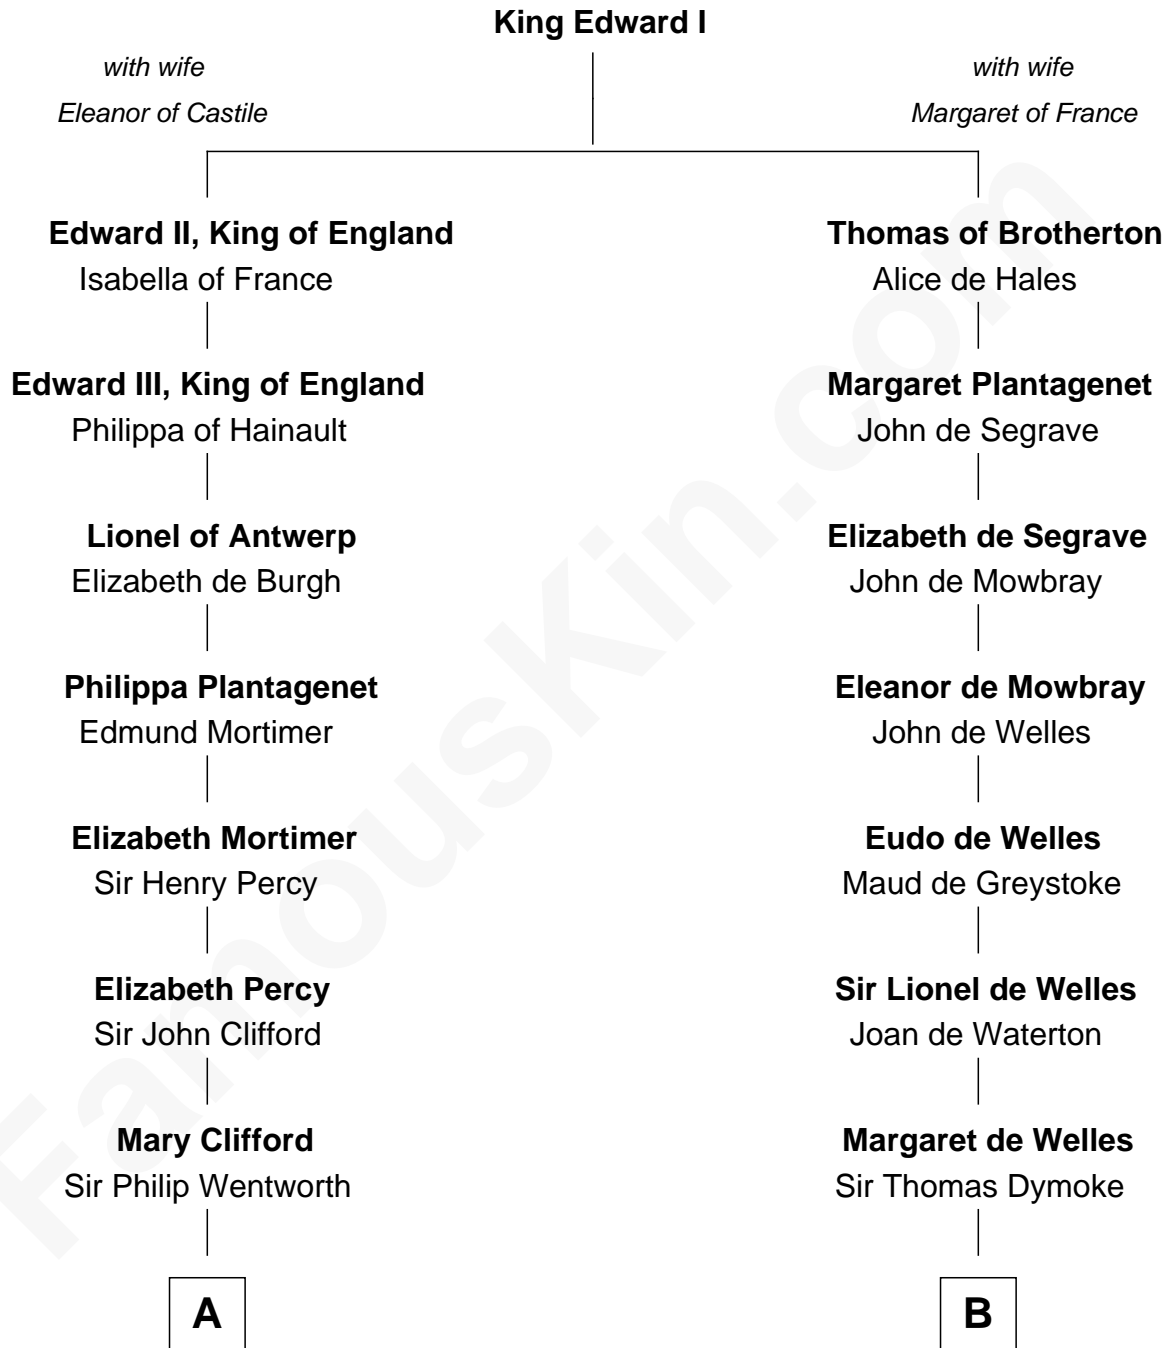

FamousKin.com Relationship Chart of

Jane Seymour

3rd Wife of King Henry VIII

9th cousin 11 times removed of

Robert Frost

Poet and Playwright

C

Samuel Abbott Frost